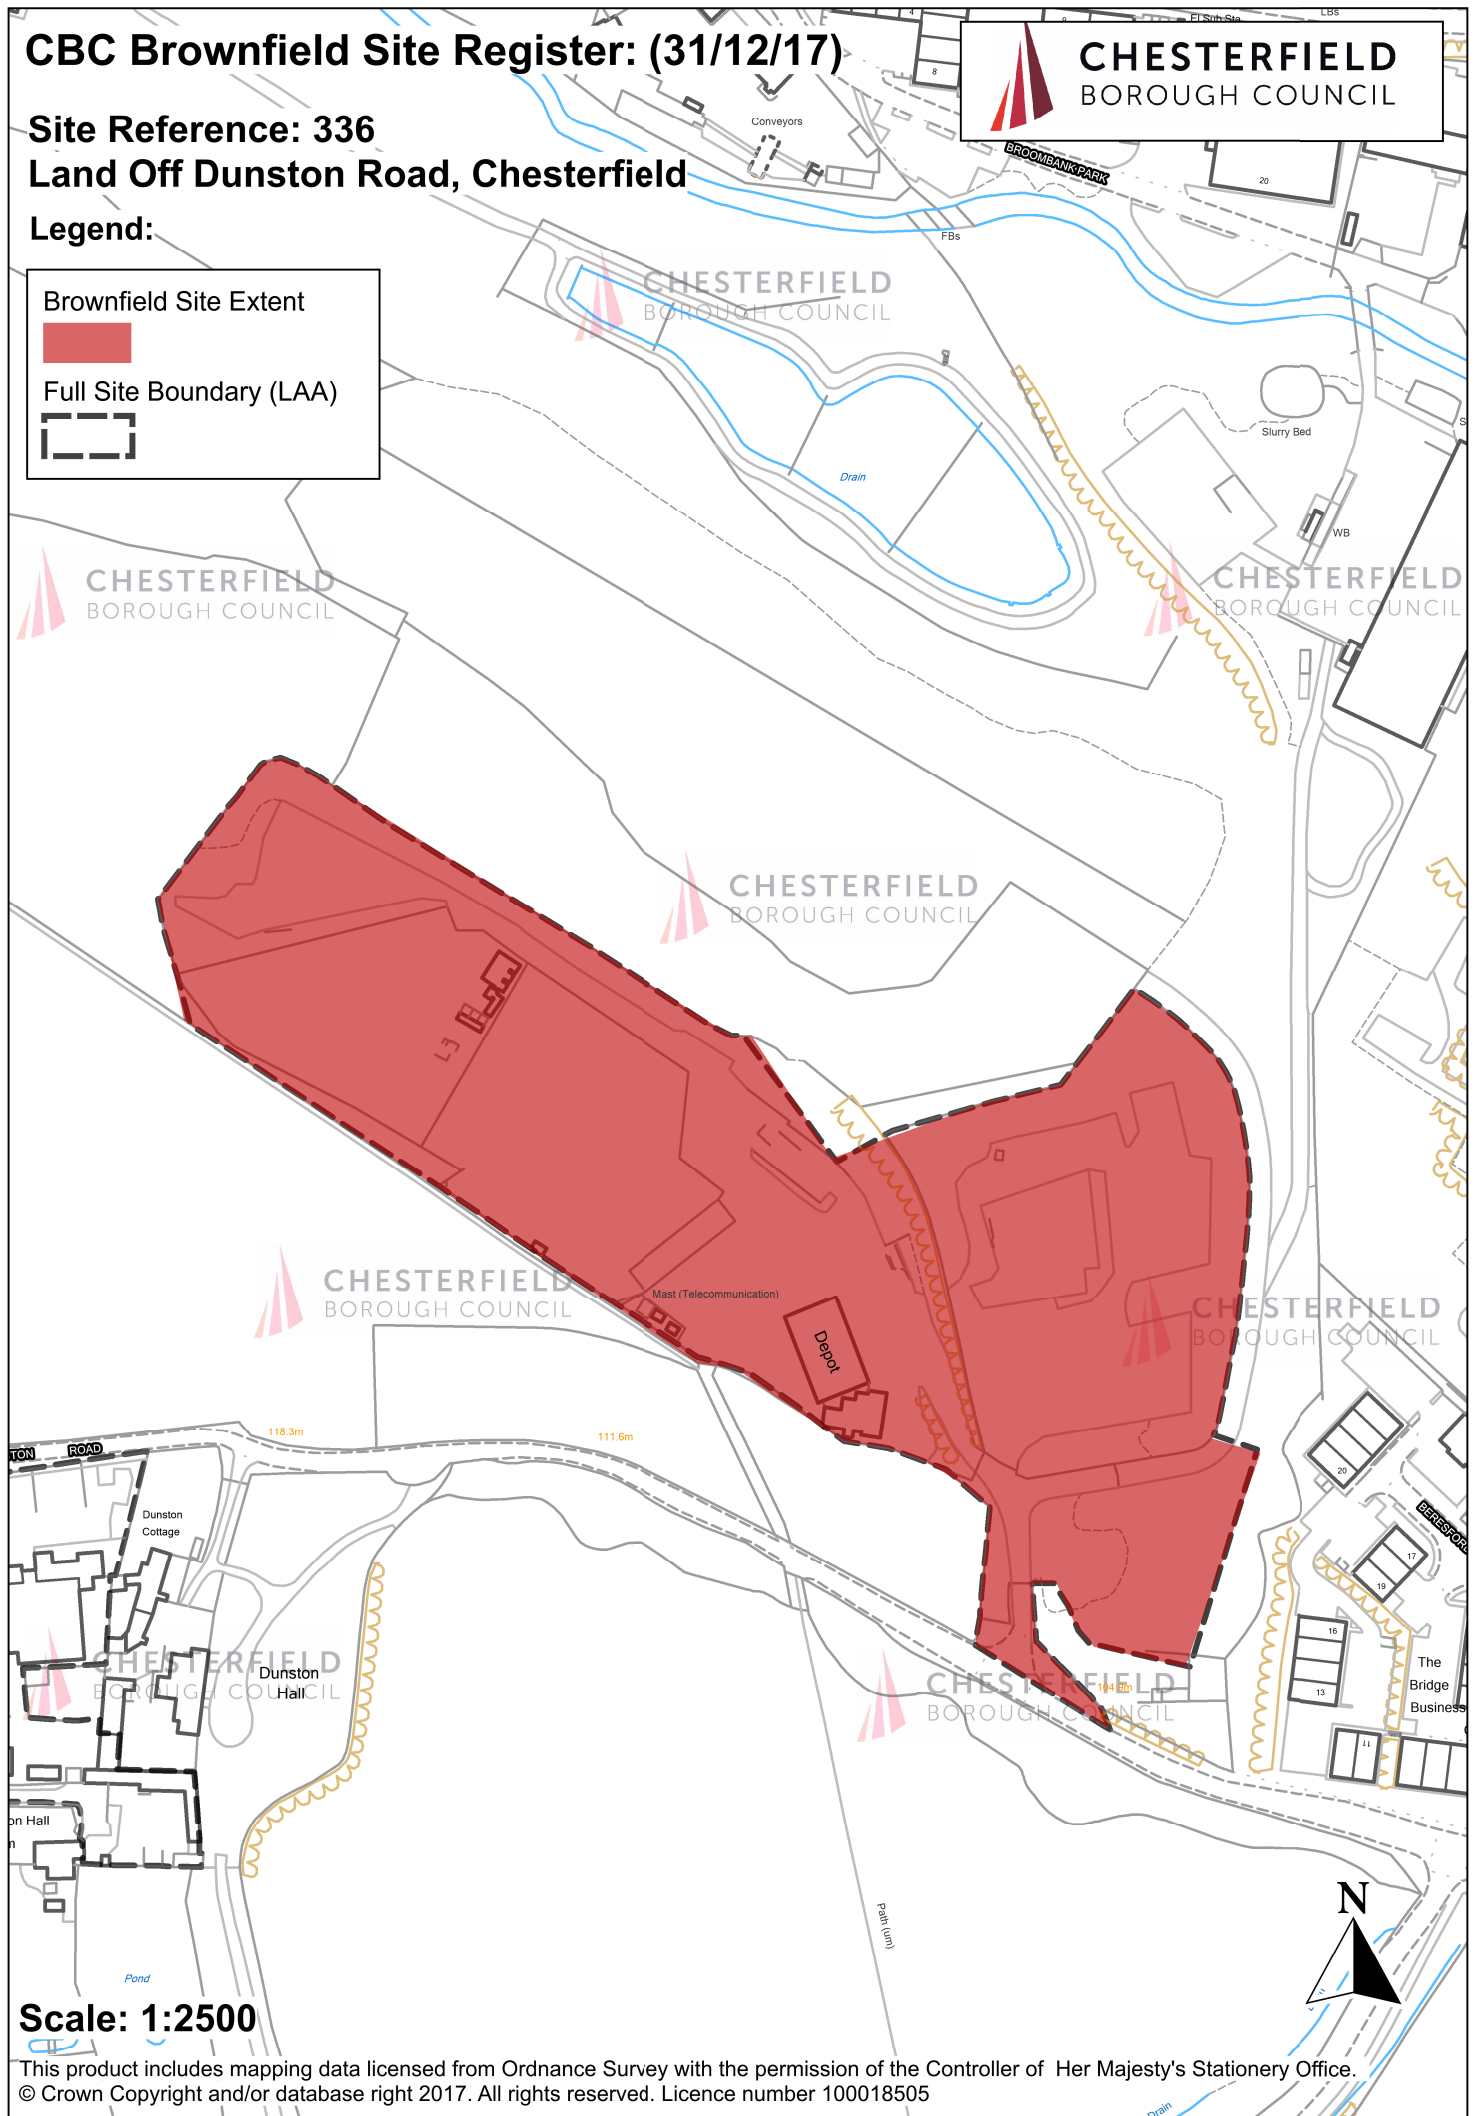

CBC Brownfield Site Register: (31/12/17)

Site Reference: 336

Land Off Dunston Road, Chesterfield

Legend:

Brownfield Site Extent

Full Site Boundary (LAA)

Scale: 1:2500

This product includes mapping data licensed from Ordnance Survey with the permission of the Controller of Her Majesty's Stationery Office. © Crown Copyright and/or database right 2017. All rights reserved. Licence number 100018505