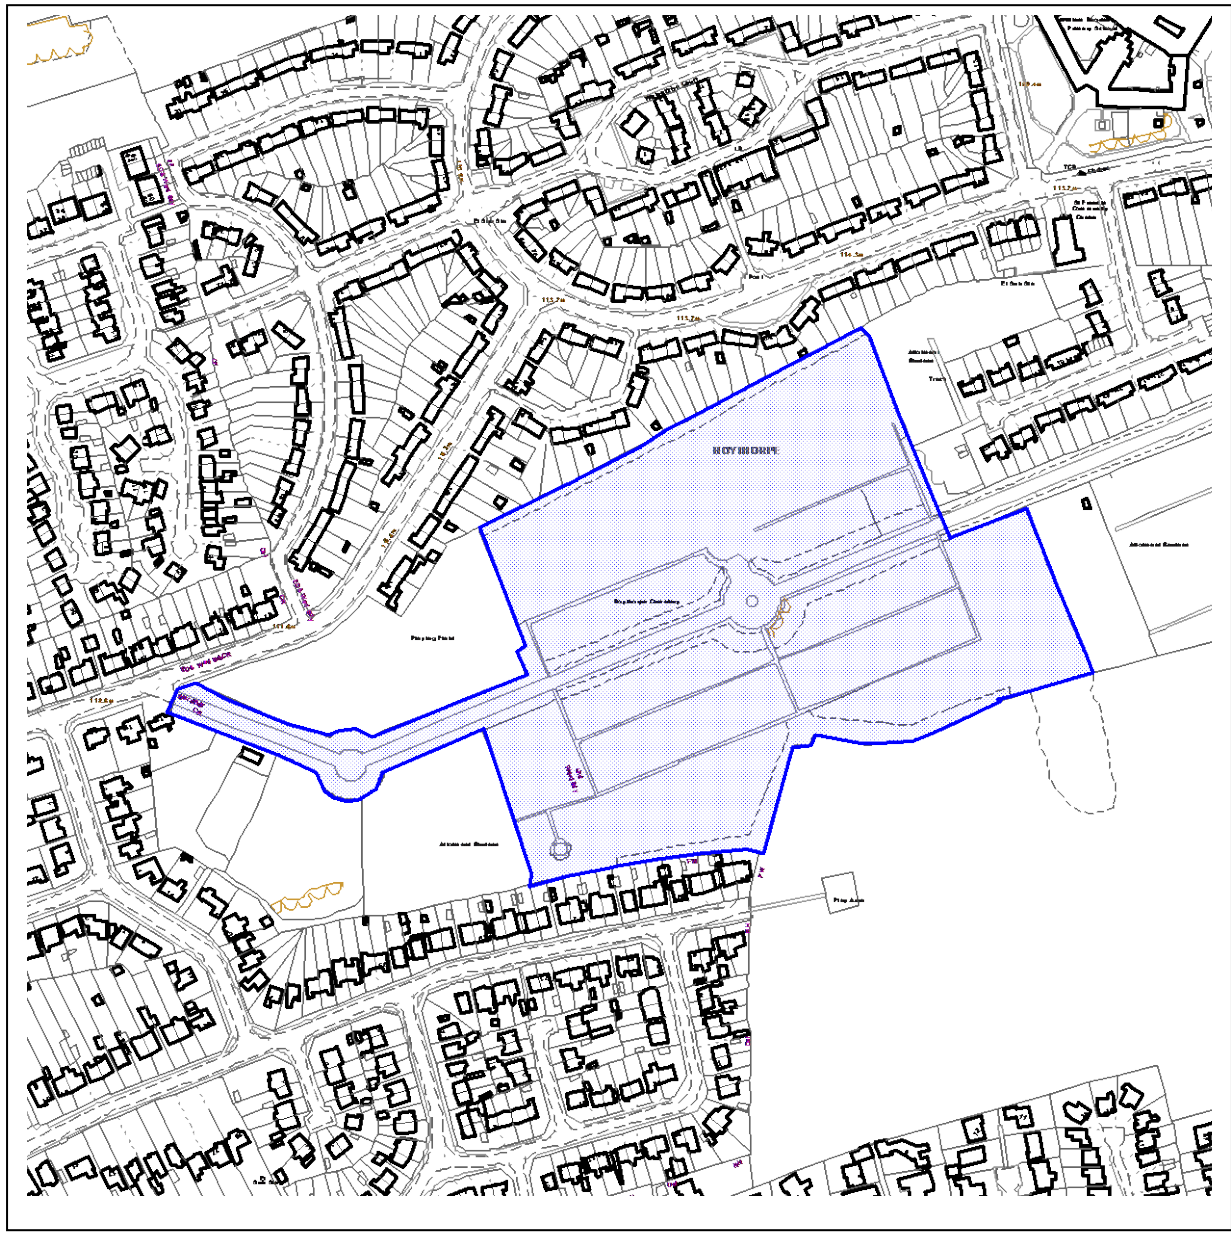

Chesterfield Borough Council Public Spaces Protection Order 2021

Schedule 2 – Map 1 - Boythorpe Cemetery

Key

Dogs must be on leads at all times within the highlighted area 

Reproduced from the Ordnance Survey mapping with the permission of the Controller of Her Majesty's Stationery Office © Crown copyright. Unauthorised reproduction infringes Crown copyright and may lead to prosecution or civil proceedings. Chesterfield Borough Council Licence No. 100018505, 2017.