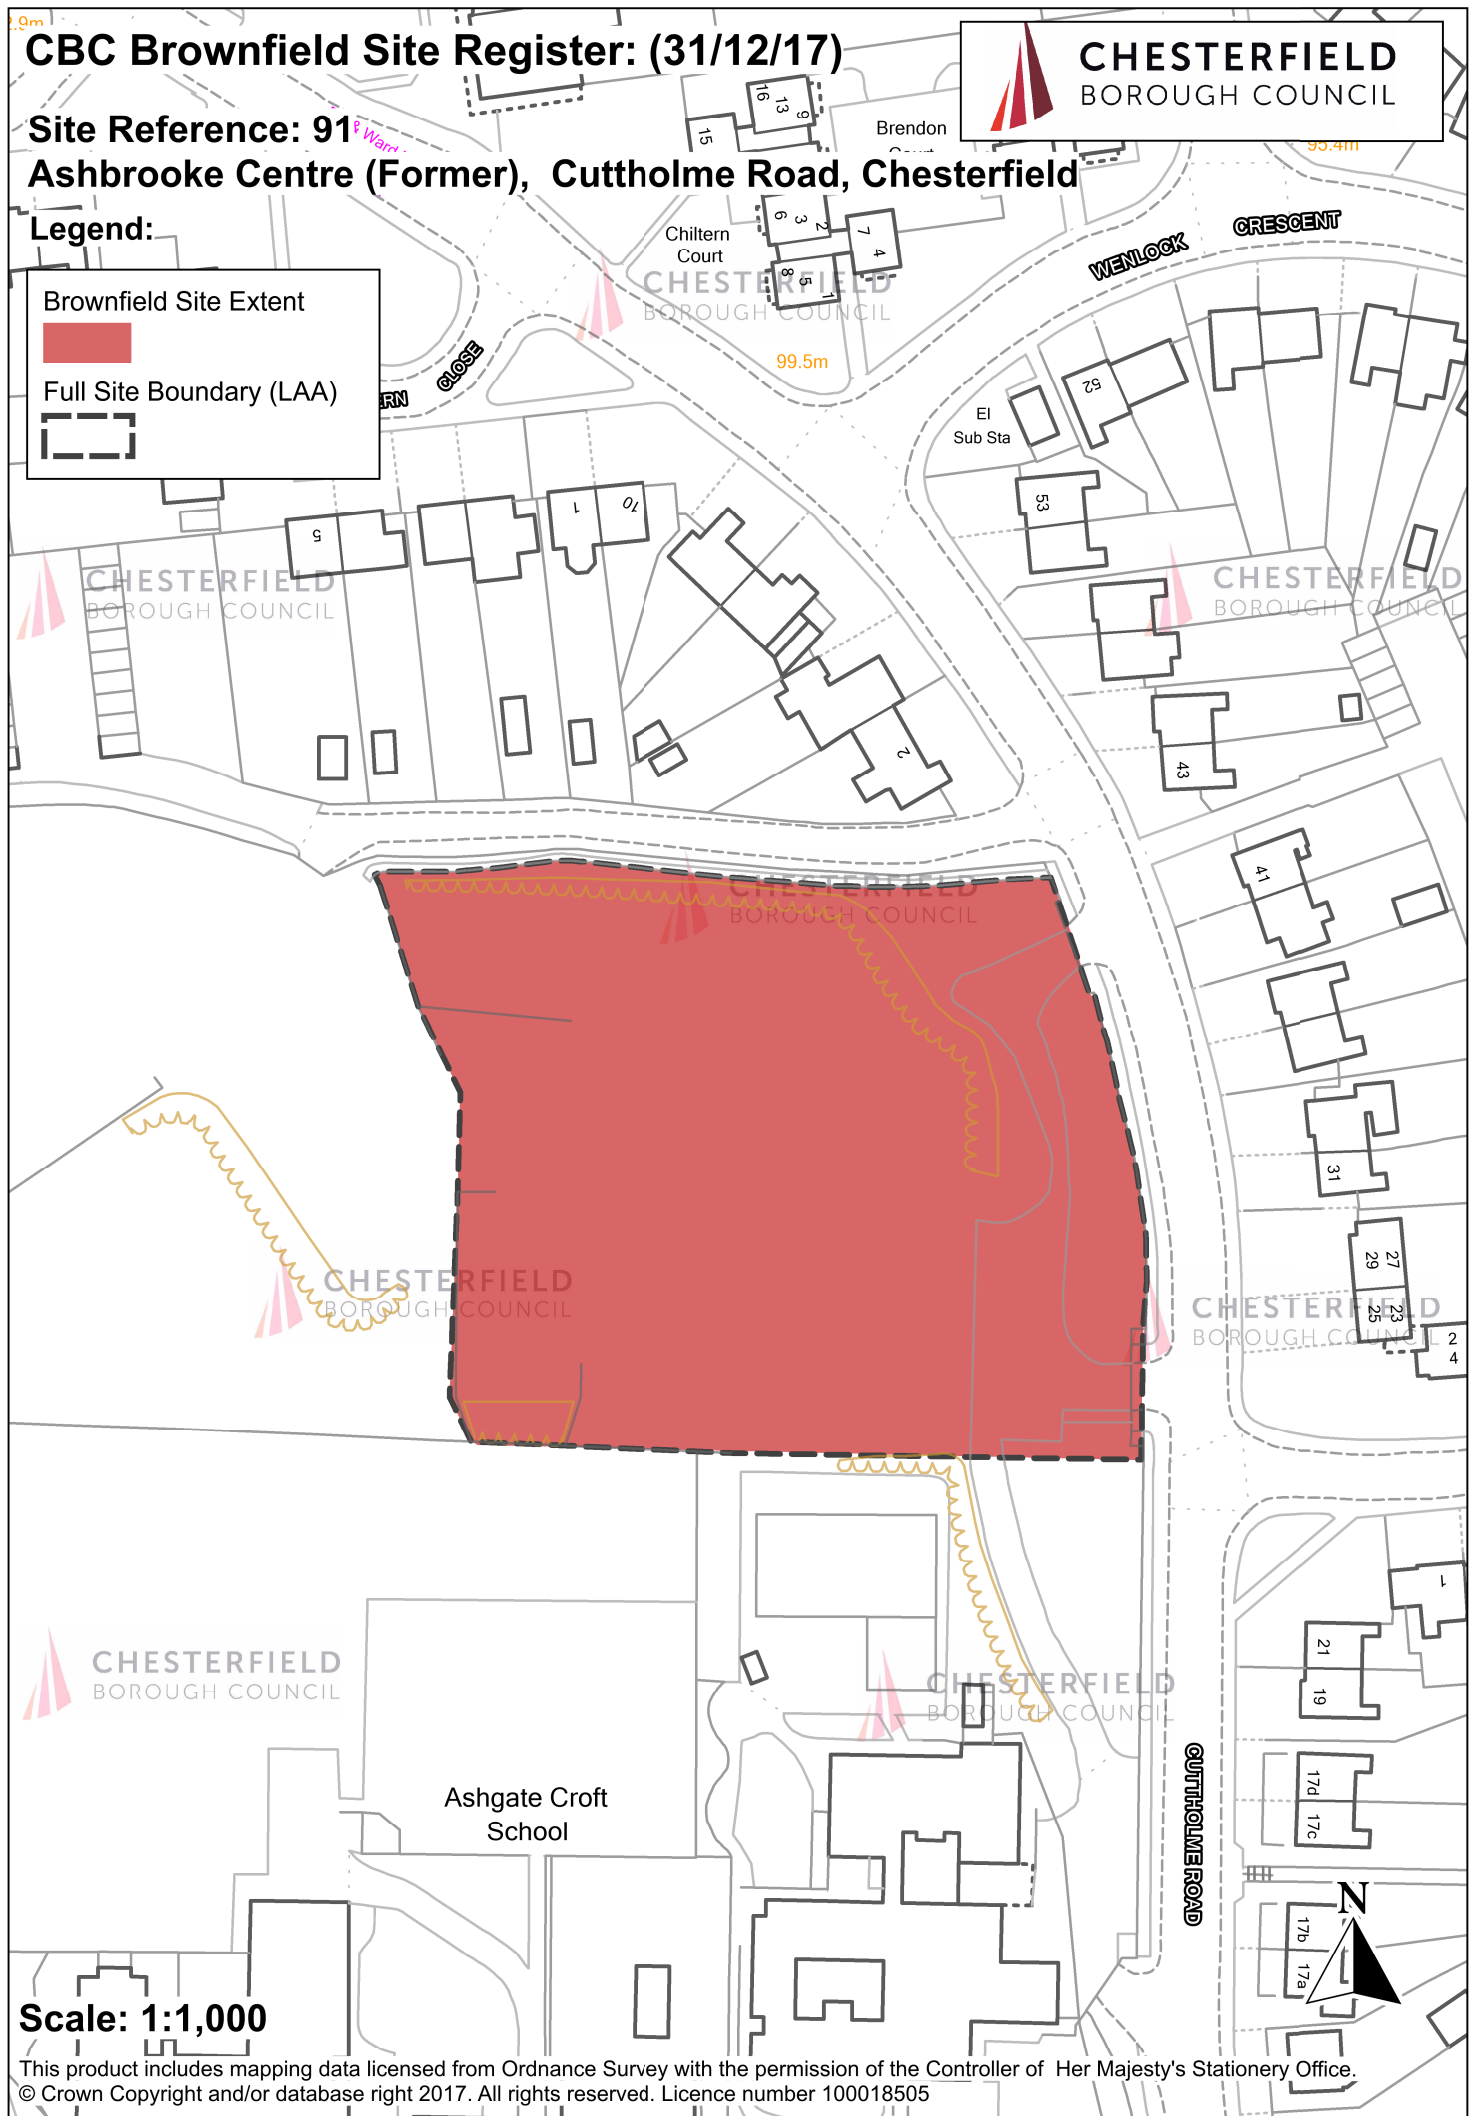

CBC Brownfield Site Register: (31/12/17)

Site Reference: 91
Ashbrooke Centre (Former), Cuttholme Road, Chesterfield

Legend:

Brownfield Site Extent

Full Site Boundary (LAA)

Scale: 1:1,000

This product includes mapping data licensed from Ordnance Survey with the permission of the Controller of Her Majesty's Stationery Office.
© Crown Copyright and/or database right 2017. All rights reserved. Licence number 100018505