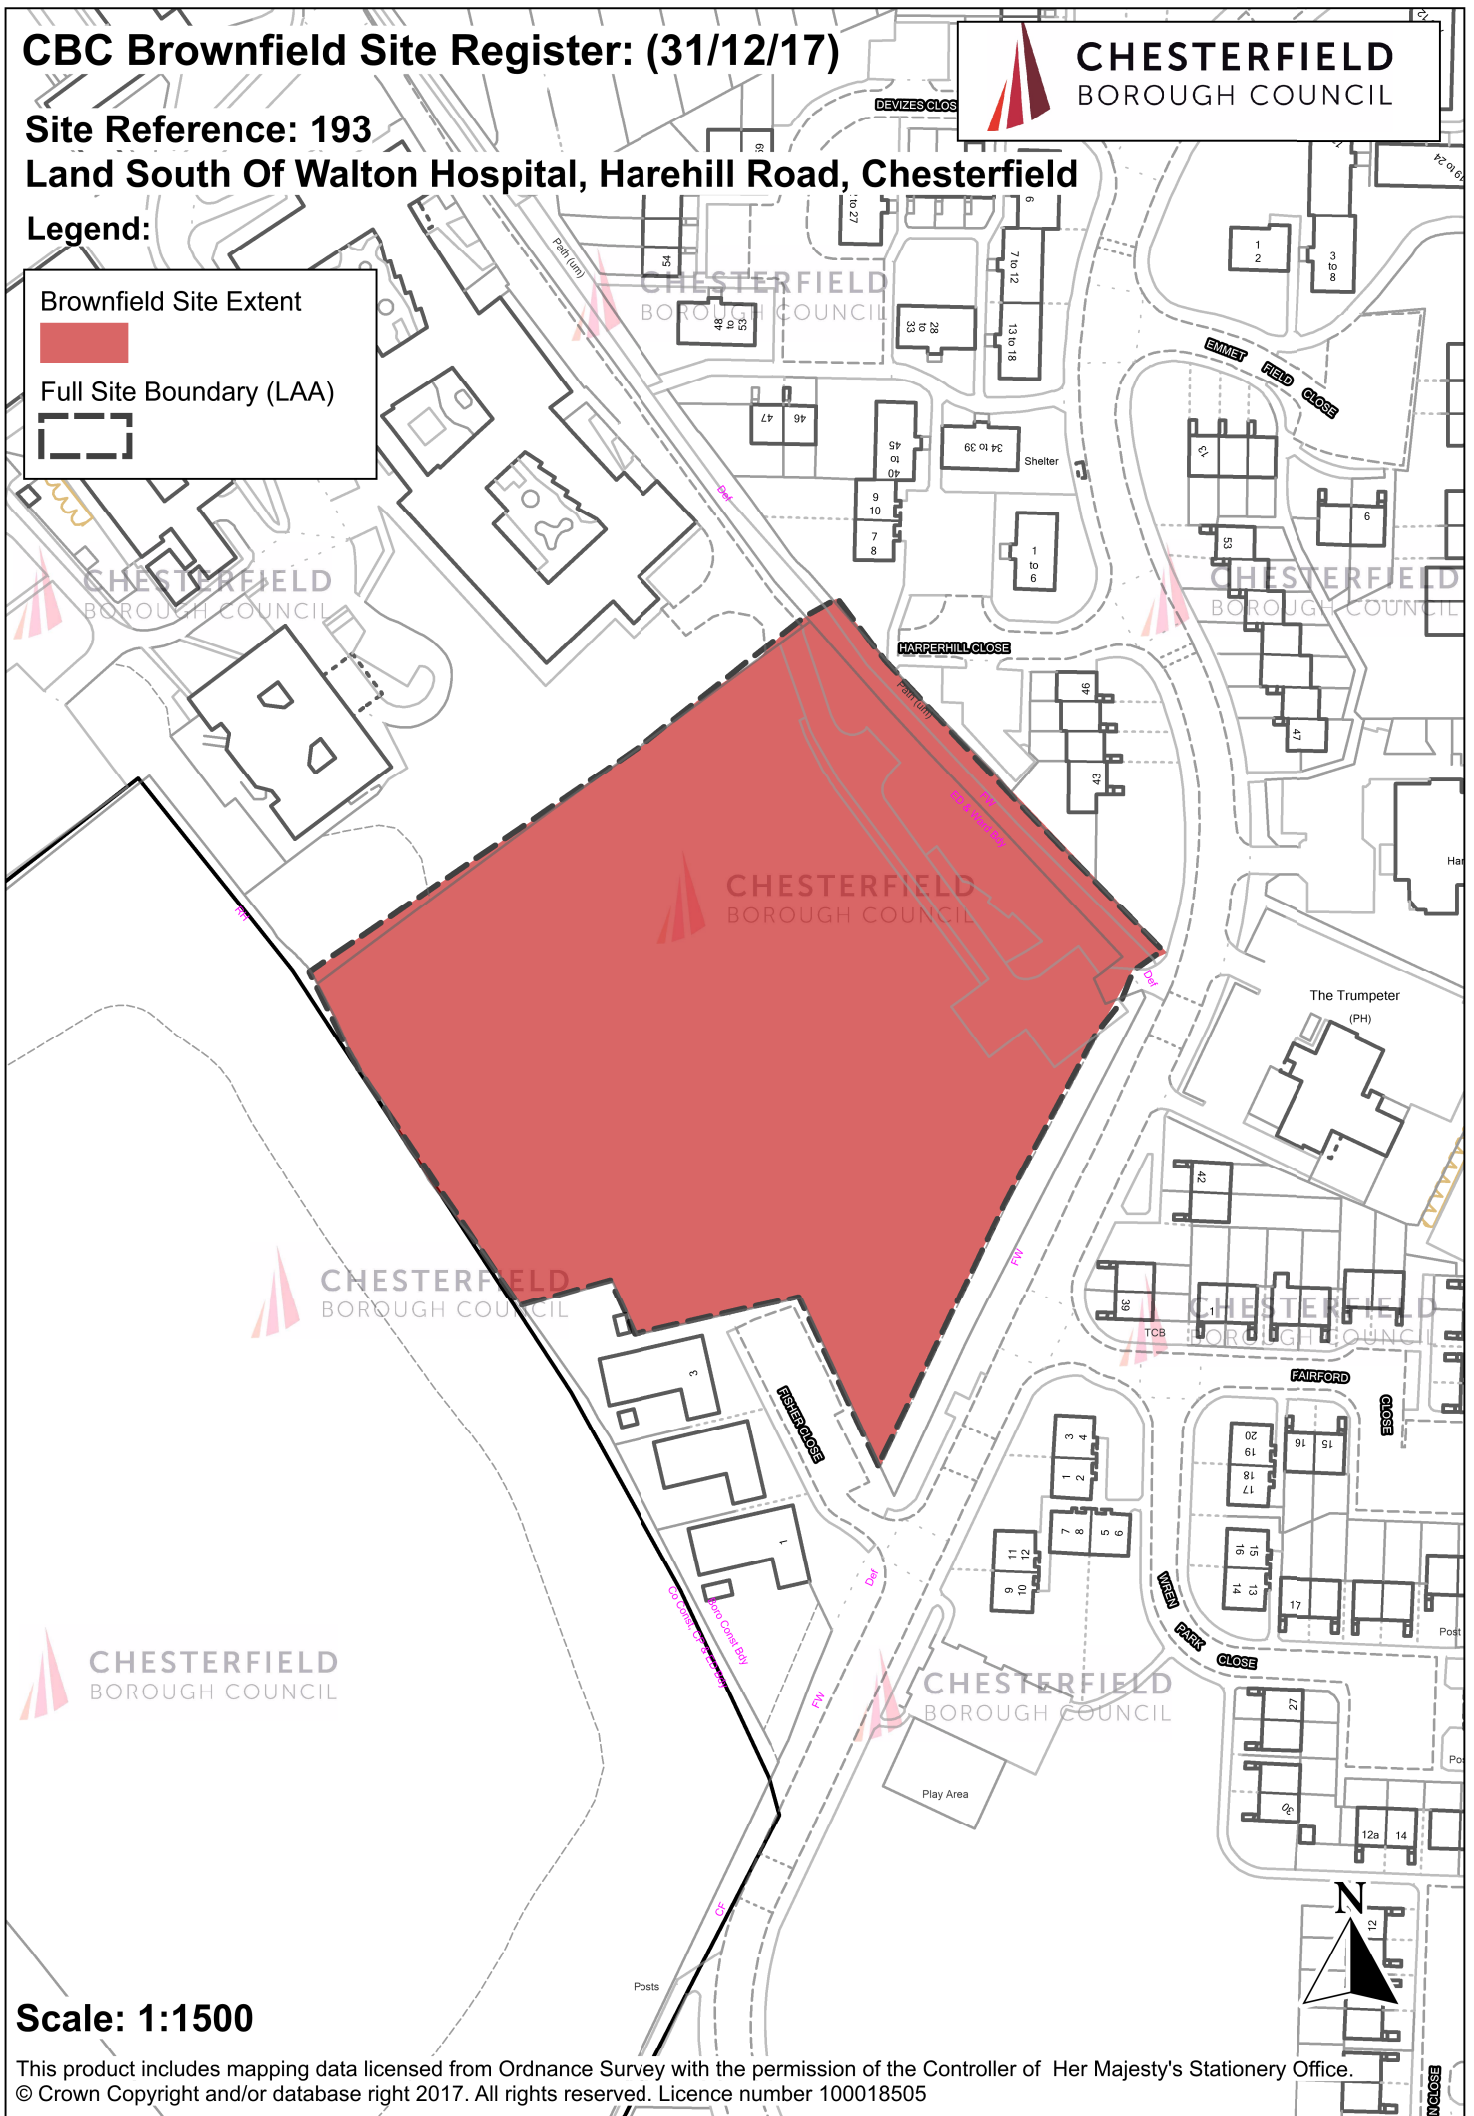

CBC Brownfield Site Register: (31/12/17)

Site Reference: 193

Land South Of Walton Hospital, Harehill Road, Chesterfield

Legend:

Brownfield Site Extent

Full Site Boundary (LAA)

Scale: 1:1500