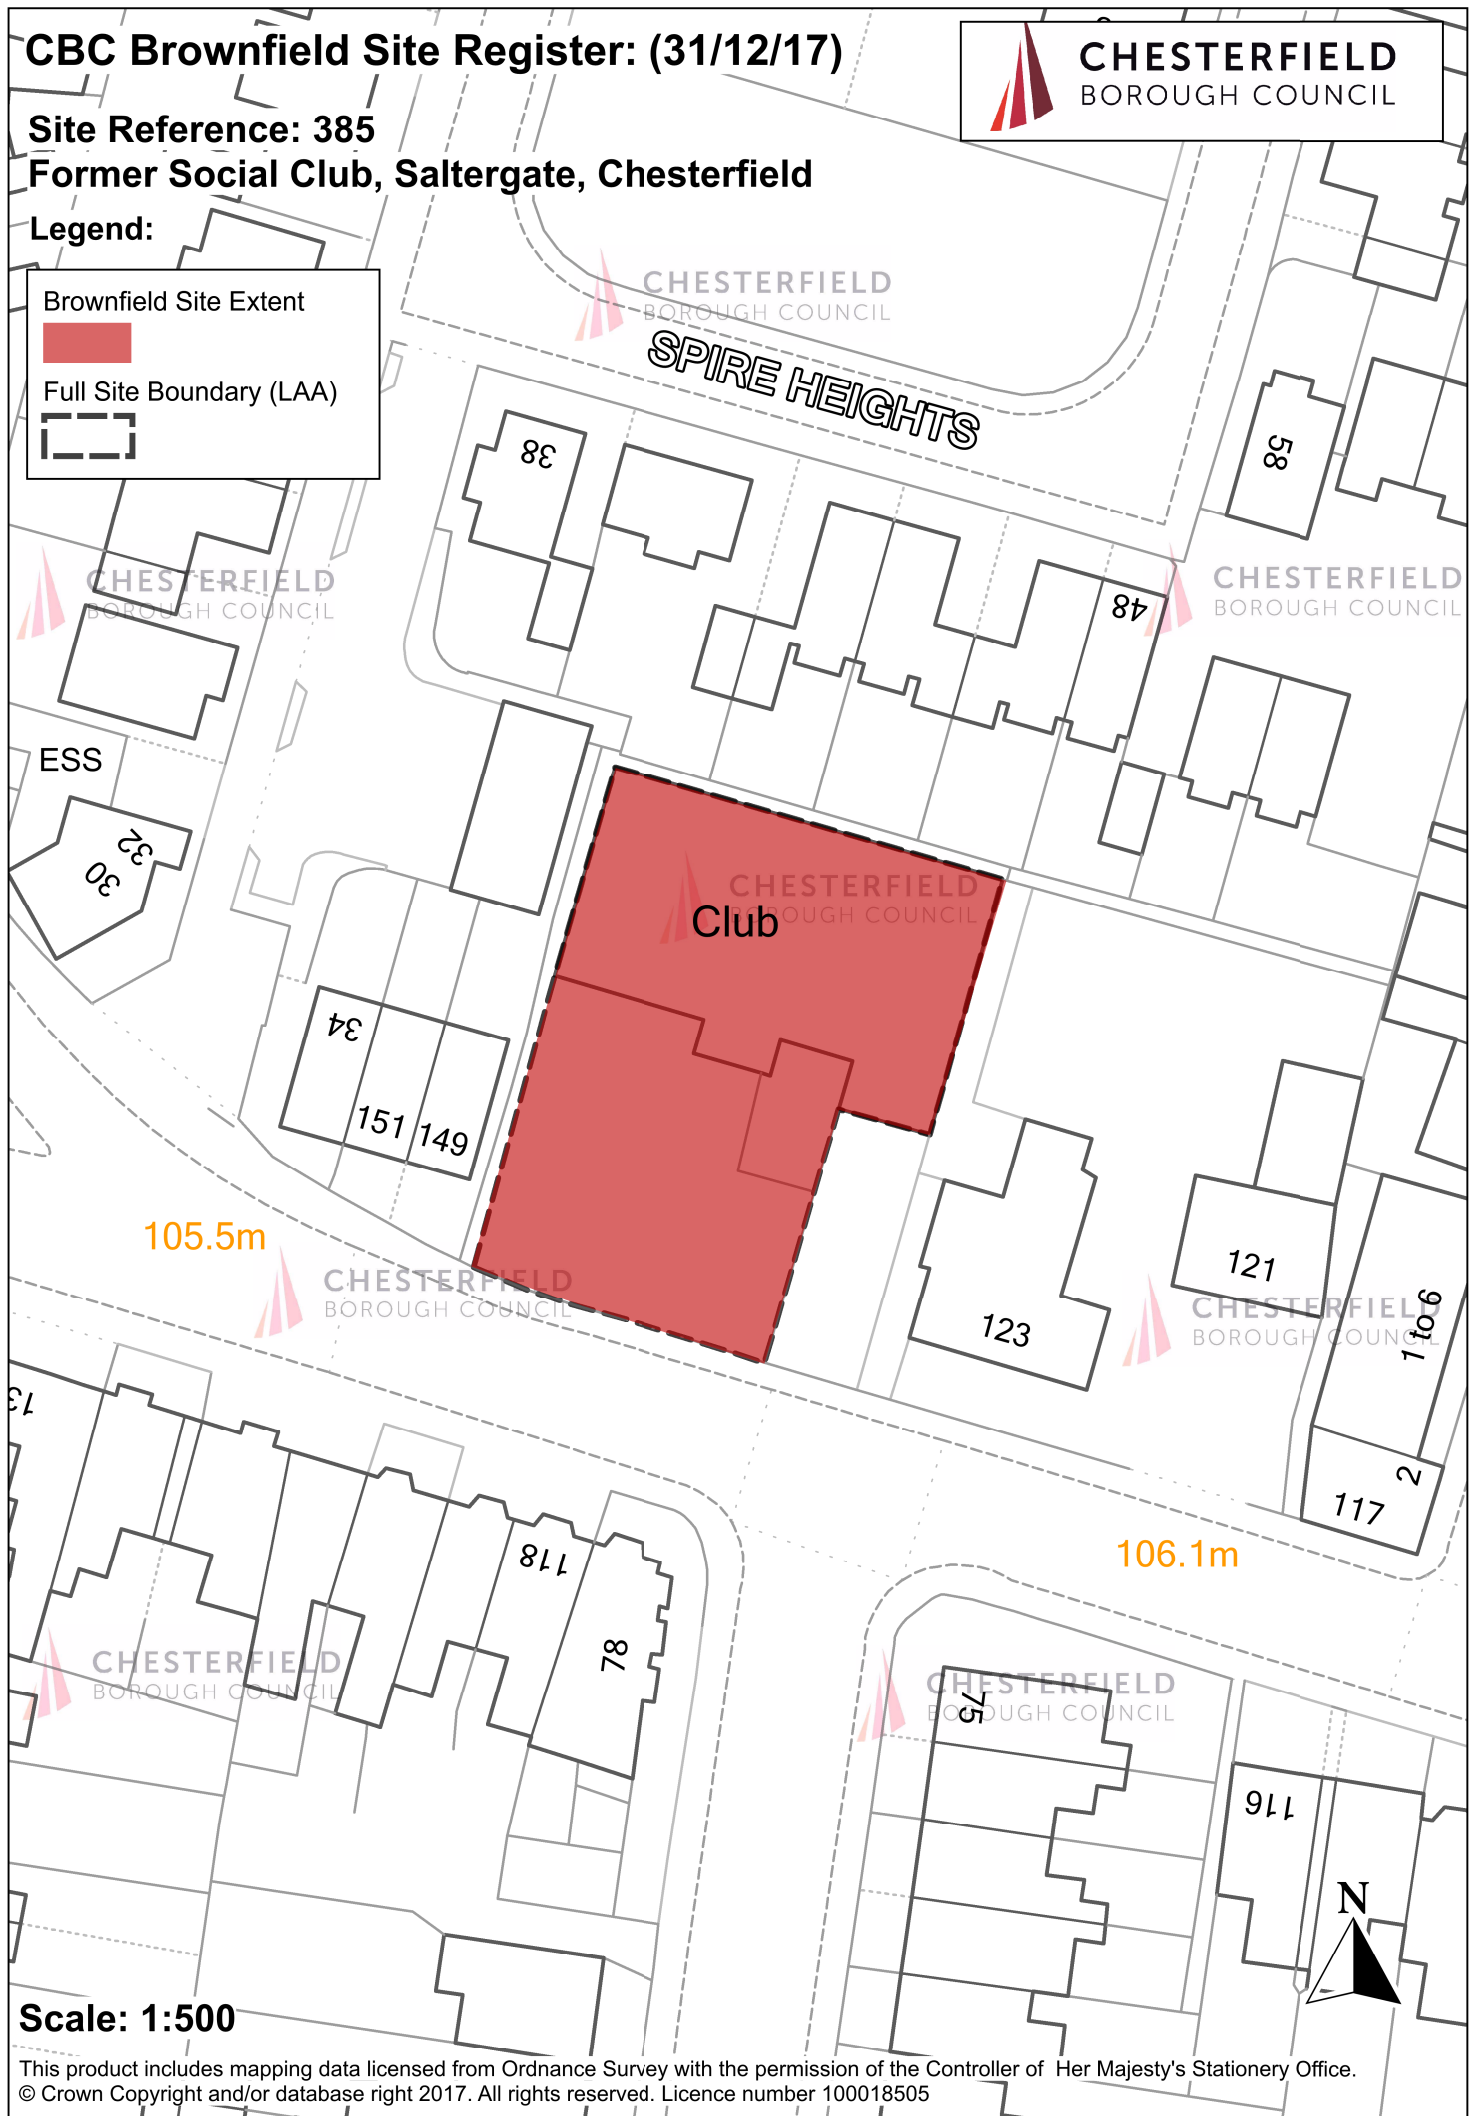

# CBC Brownfield Site Register: (31/12/17)

Site Reference: 385

Former Social Club, Saltergate, Chesterfield

Legend:

Brownfield Site Extent

Full Site Boundary (LAA)

Scale: 1:500