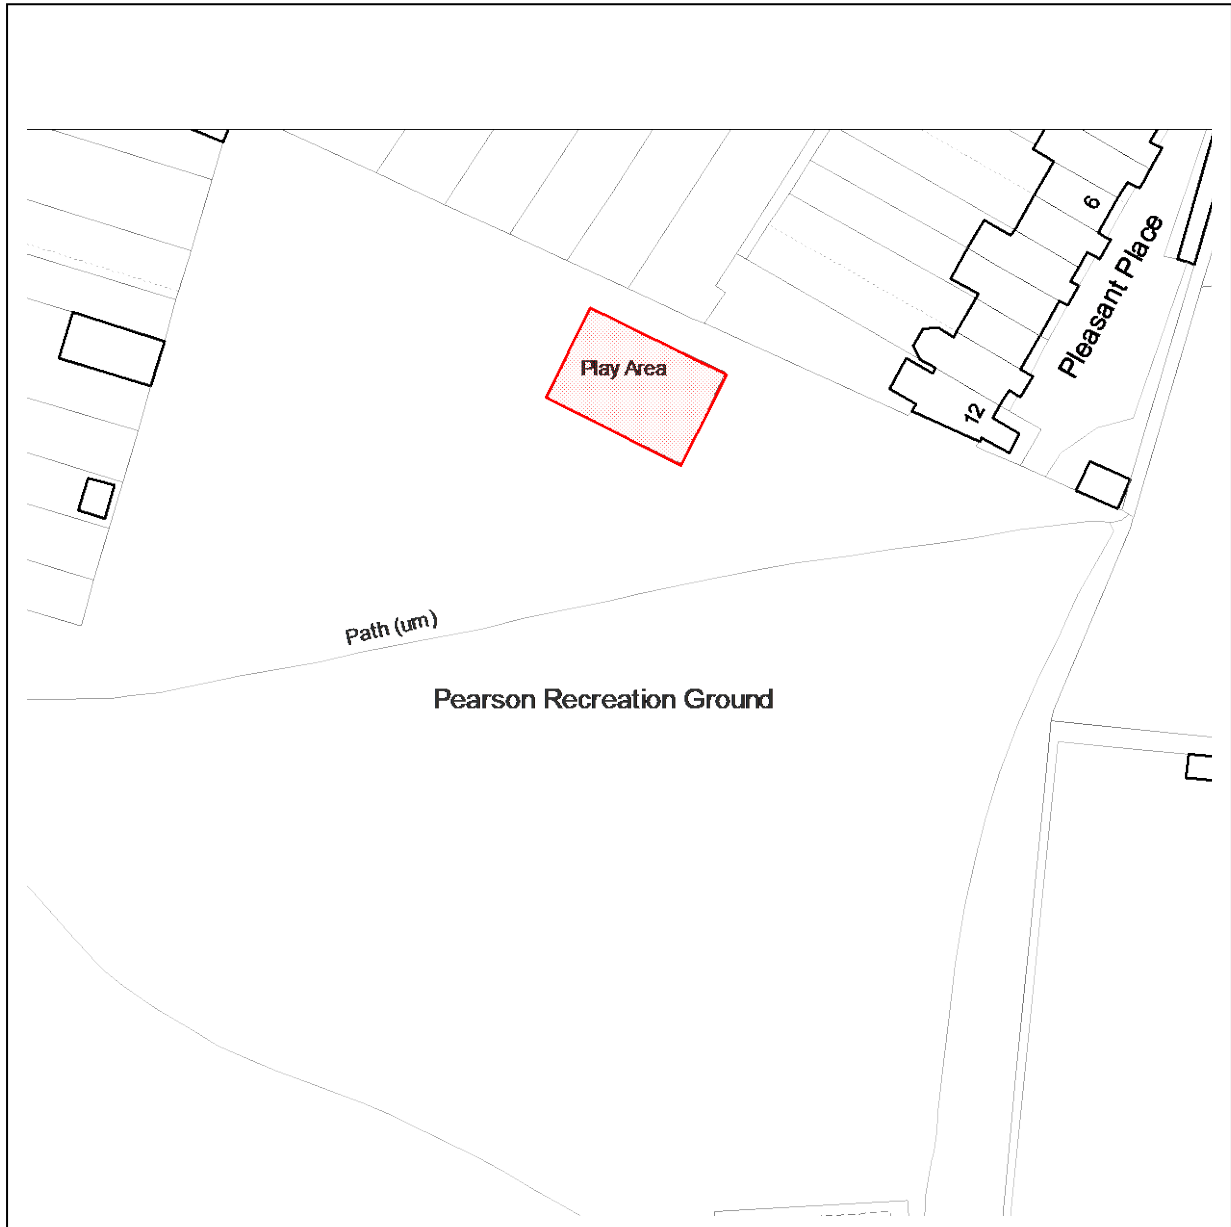

Chesterfield Borough Council Public Spaces Protection Order 2021

Schedule 3 – Map 32 - Pearson Recreation Ground (play area)

Key

Dogs are excluded all year within the highlighted area 

Reproduced from the Ordnance Survey mapping with the permission of the Controller of Her Majesty's Stationery Office © Crown copyright. Unauthorised reproduction infringes Crown copyright and may lead to prosecution or civil proceedings. Chesterfield Borough Council Licence No. 100018505, 2017.