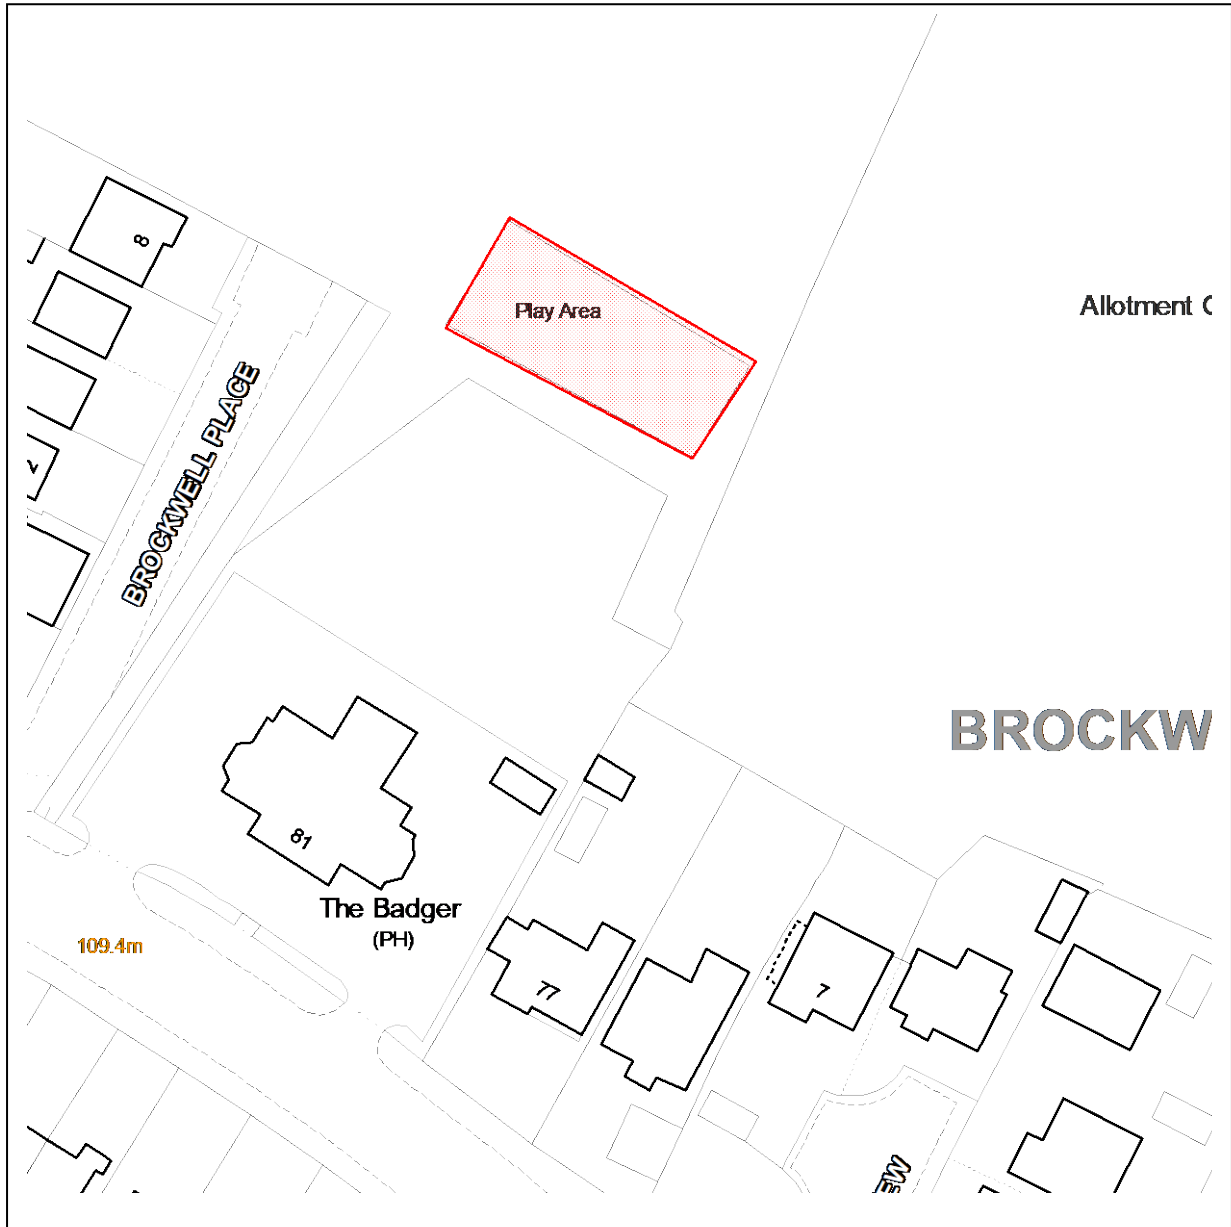

**Chesterfield Borough Council Public Spaces Protection Order 2021**

**Schedule 3 – Map 16, to be reinstated for location of new play space**

**Key**

Dogs are excluded all year within the highlighted area 

Reproduced from the Ordnance Survey mapping with the permission of the Controller of Her Majesty's Stationery Office © Crown copyright. Unauthorised reproduction infringes Crown copyright and may lead to prosecution or civil proceedings. Chesterfield Borough Council Licence No. 100018505, 2017.