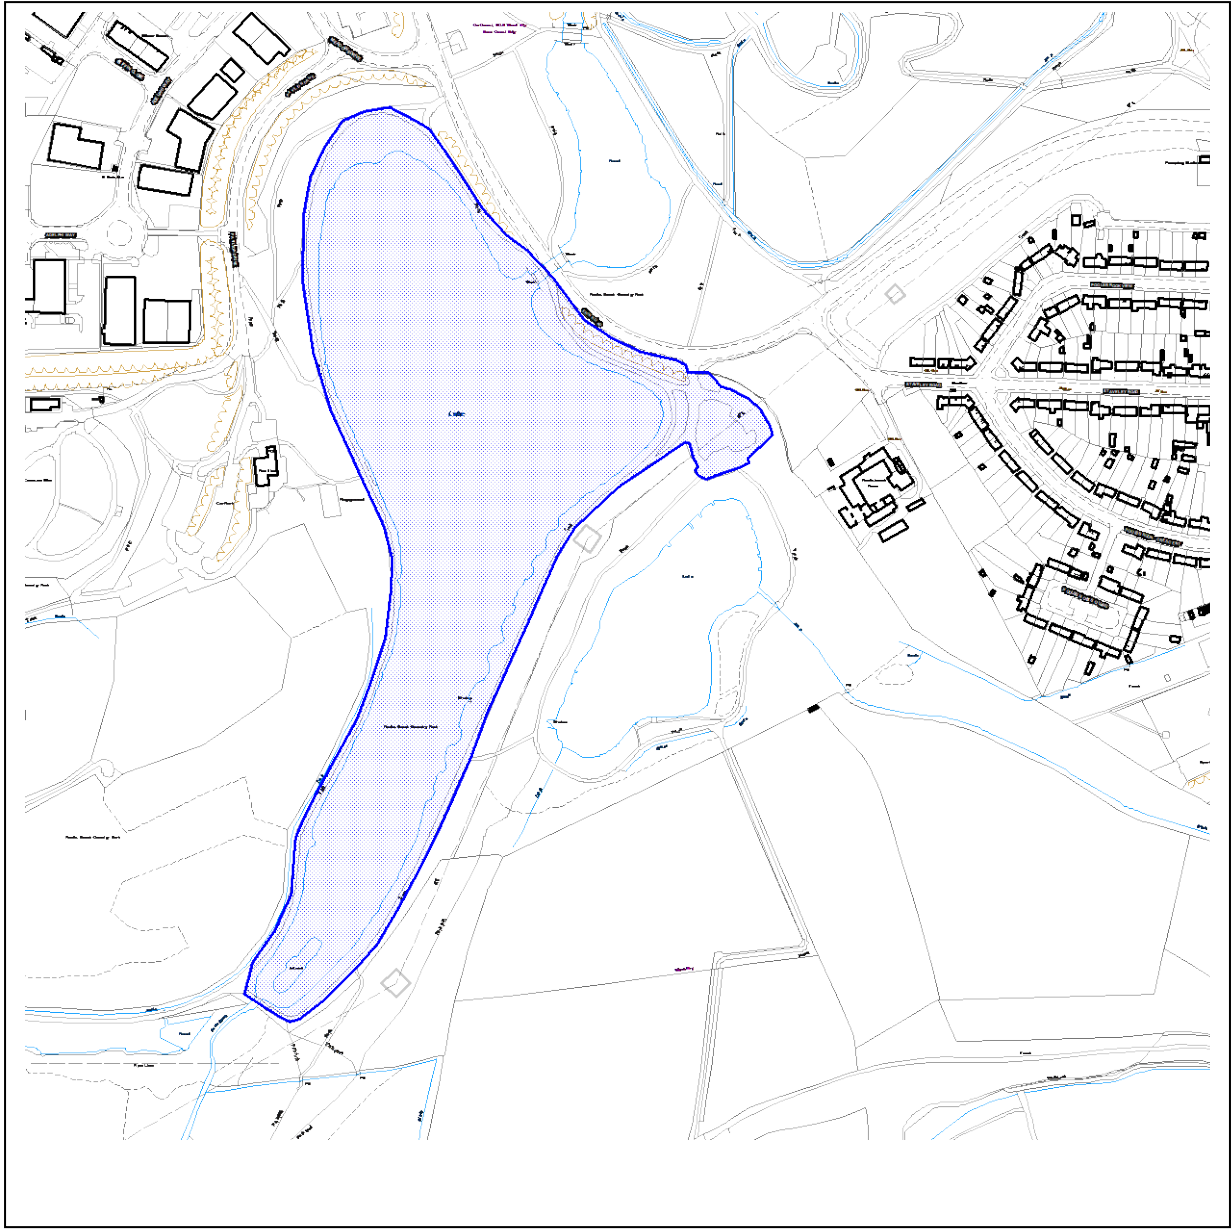

**Chesterfield Borough Council Public Spaces Protection Order 2024**

**Schedule 2 – Map 11 - Poolsbrook Country Park (path around lake)**

**Key**

Dogs must be on leads at all times within the highlighted area

Reproduced from the Ordnance Survey mapping with the permission of the Controller of Her Majesty's Stationery Office © Crown copyright. Unauthorised reproduction infringes Crown copyright and may lead to prosecution or civil proceedings. Chesterfield Borough Council Licence No. AC0000809353, 2024.