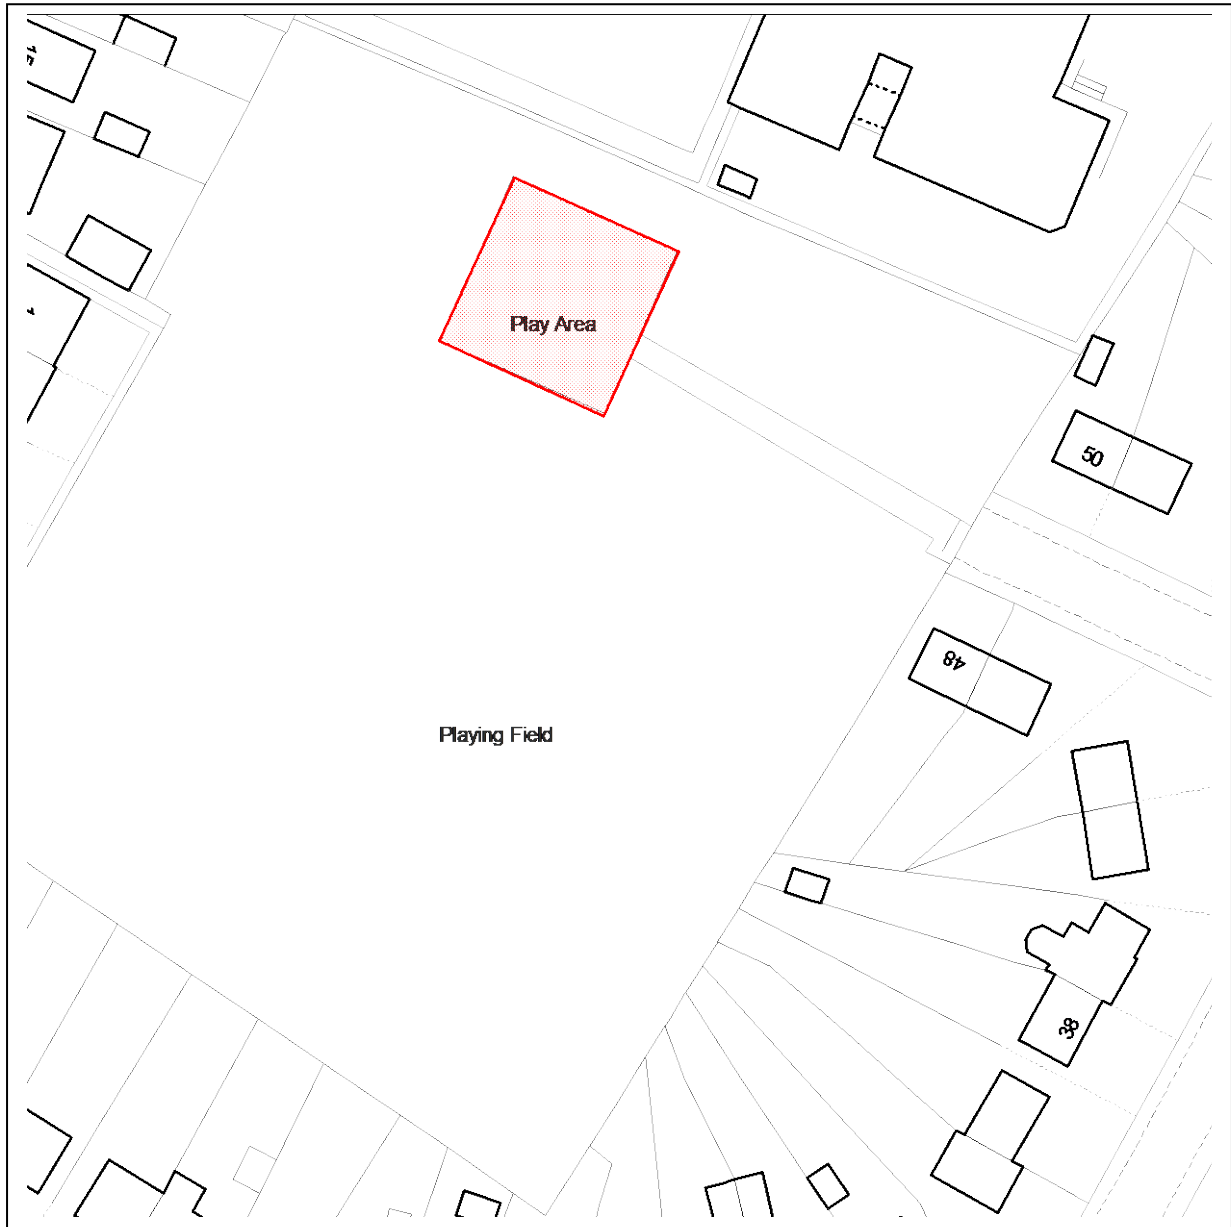

**Chesterfield Borough Council Public Spaces Protection Order 2021**

**Schedule 3 – Map 22 - Hilltop Recreation Ground (play area)**

**Key**

Dogs are excluded all year within the highlighted area 

Reproduced from the Ordnance Survey mapping with the permission of the Controller of Her Majesty's Stationery Office © Crown copyright. Unauthorised reproduction infringes Crown copyright and may lead to prosecution or civil proceedings. Chesterfield Borough Council Licence No. 100018505, 2017.