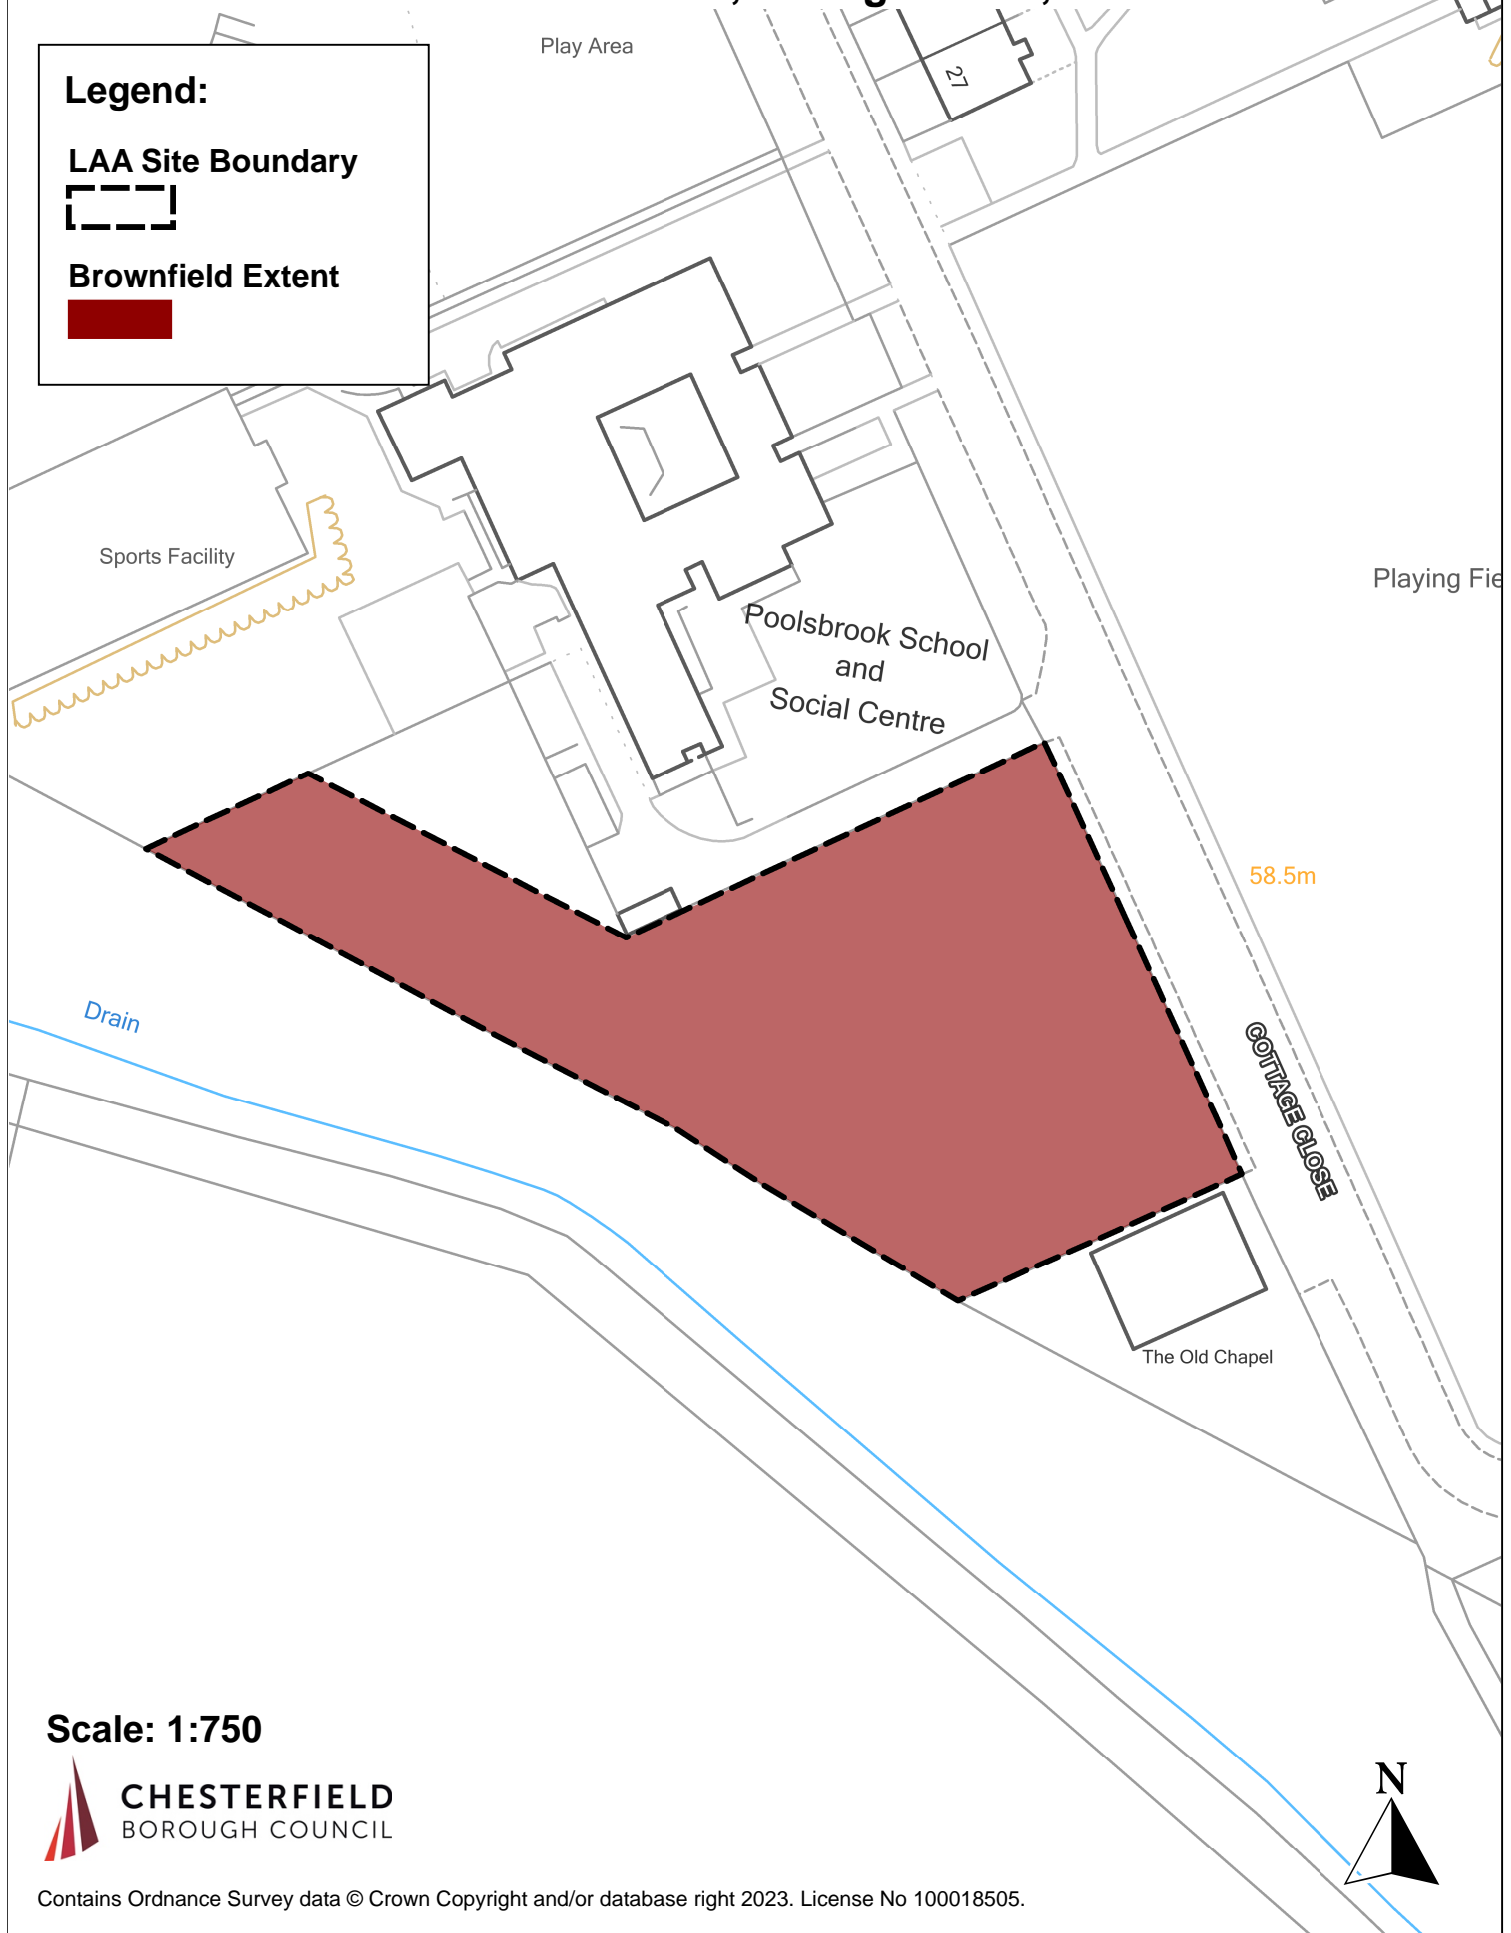

CBC Brownfield Land Register - 31/03/2023

Site Reference: 458

Land South of Poolsbrook School, Cottage Close, Poolsbrook

Legend:

LAA Site Boundary

Brownfield Extent

Scale: 1:750