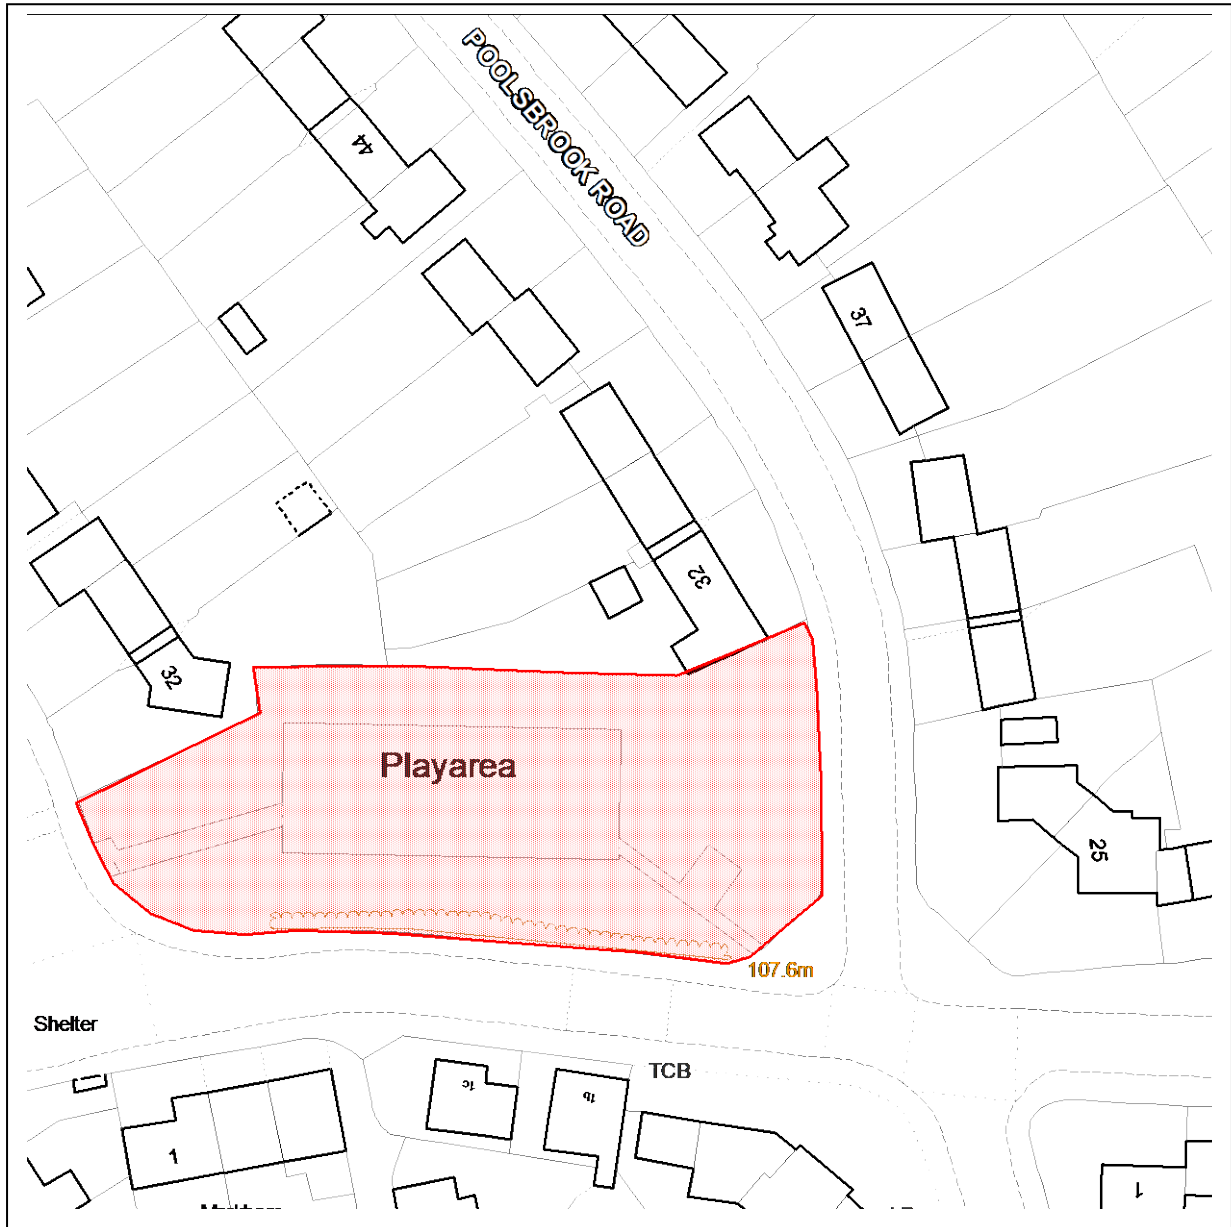

**Chesterfield Borough Council Public Spaces Protection Order 2024**

**Schedule 3 – Map 35 - Poolsbrook Road Recreation Ground (play area)**

**Key**

Dogs are excluded all year within the highlighted area 