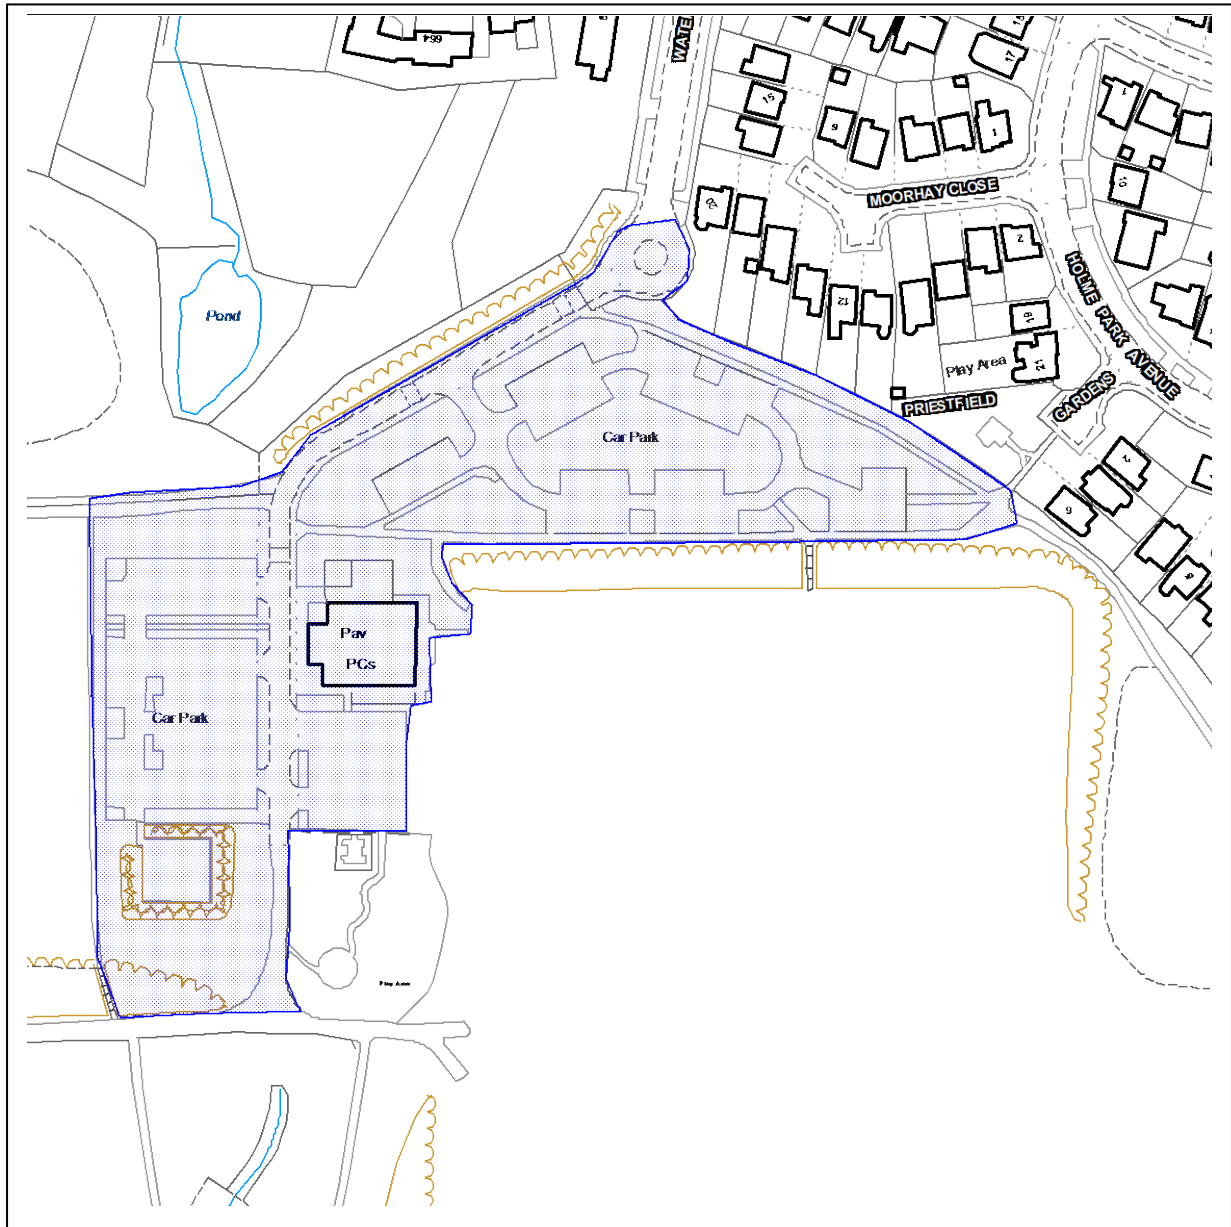

Chesterfield Borough Council Public Spaces Protection Order 2021

Schedule 2 – Map 7 - Holmebrook Valley Park (area around cafe/pavilion and car park)

Key

Dogs must be on leads at all times within the highlighted area 

Reproduced from the Ordnance Survey mapping with the permission of the Controller of Her Majesty's Stationery Office © Crown copyright. Unauthorised reproduction infringes Crown copyright and may lead to prosecution or civil proceedings. Chesterfield Borough Council Licence No. 100018505, 2017.