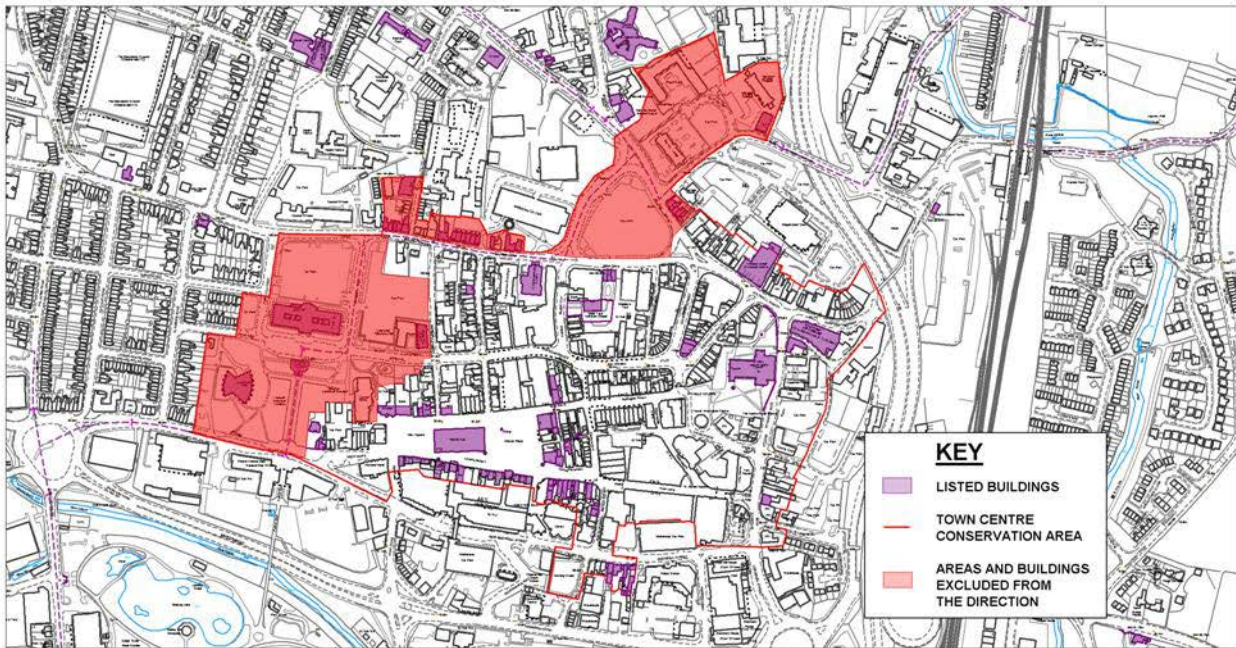

CHESTERFIELD TOWN CENTRE CONSERVATION AREA - ARTICLE 4 (1) DIRECTION

Scale 1:4000

Plot centred at 438271 371219

Date Plotted 29/09/08

ref/p/s/ca/tccam/tcca&bl.3500