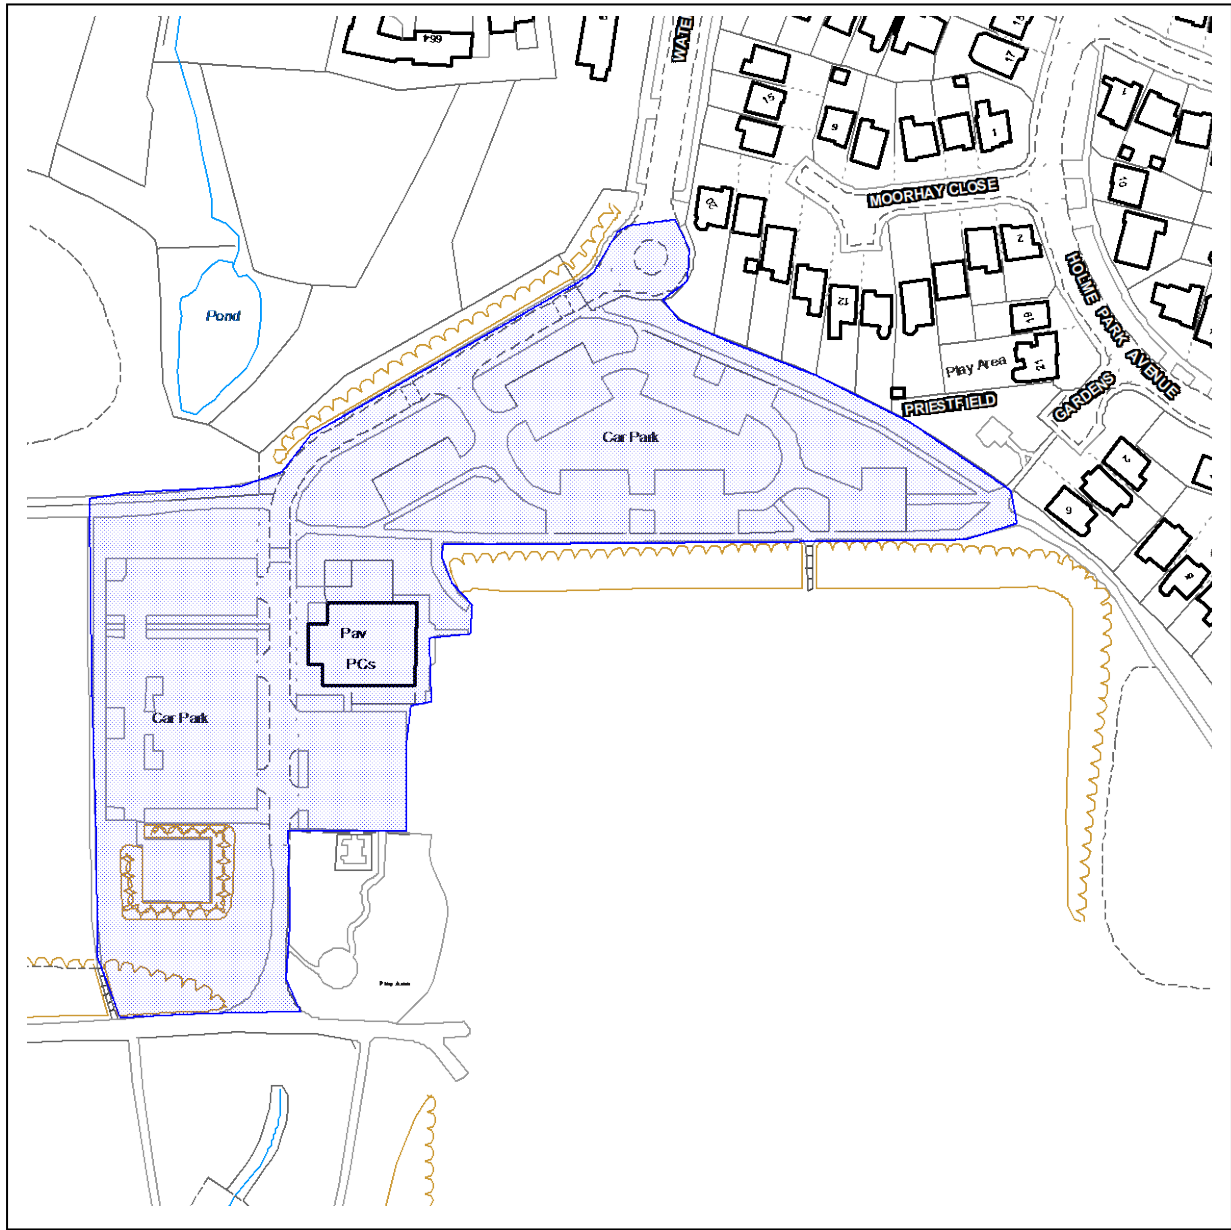

Chesterfield Borough Council Public Spaces Protection Order 2024

Schedule 2 – Map 7 - Holmebrook Valley Park (area around cafe/pavilion and car park)

Key

Dogs must be on leads at all times within the highlighted area 

Reproduced from the Ordnance Survey mapping with the permission of the Controller of Her Majesty's Stationery Office © Crown copyright. Unauthorised reproduction infringes Crown copyright and may lead to prosecution or civil proceedings. Chesterfield Borough Council Licence No. AC0000809353, 2024.