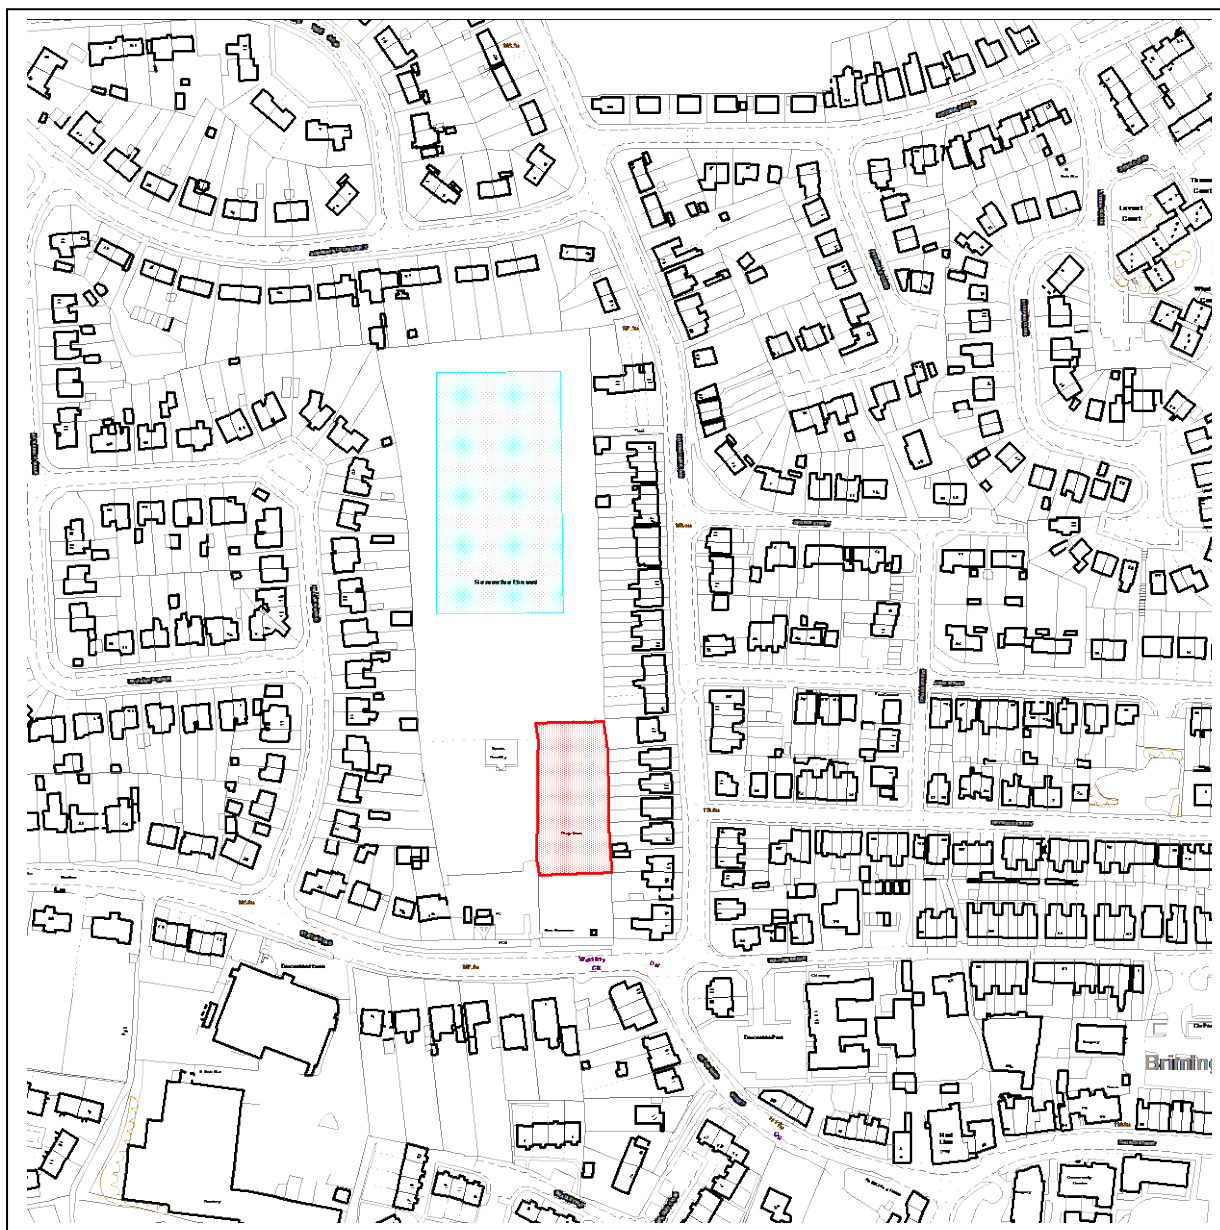

Chesterfield Borough Council Public Spaces Protection Order 2021

Schedule 3 – Map 19 - Eastwood Recreation Ground

Key

Dogs are excluded all year within the highlighted area 

Dogs are excluded during the months of September to May (inclusive) 

(pitch orientation is subject to change)

Reproduced from the Ordnance Survey mapping with the permission of the Controller of Her Majesty's Stationery Office © Crown copyright. Unauthorised reproduction infringes Crown copyright and may lead to prosecution or civil proceedings. Chesterfield Borough Council Licence No. 100018505, 2017.