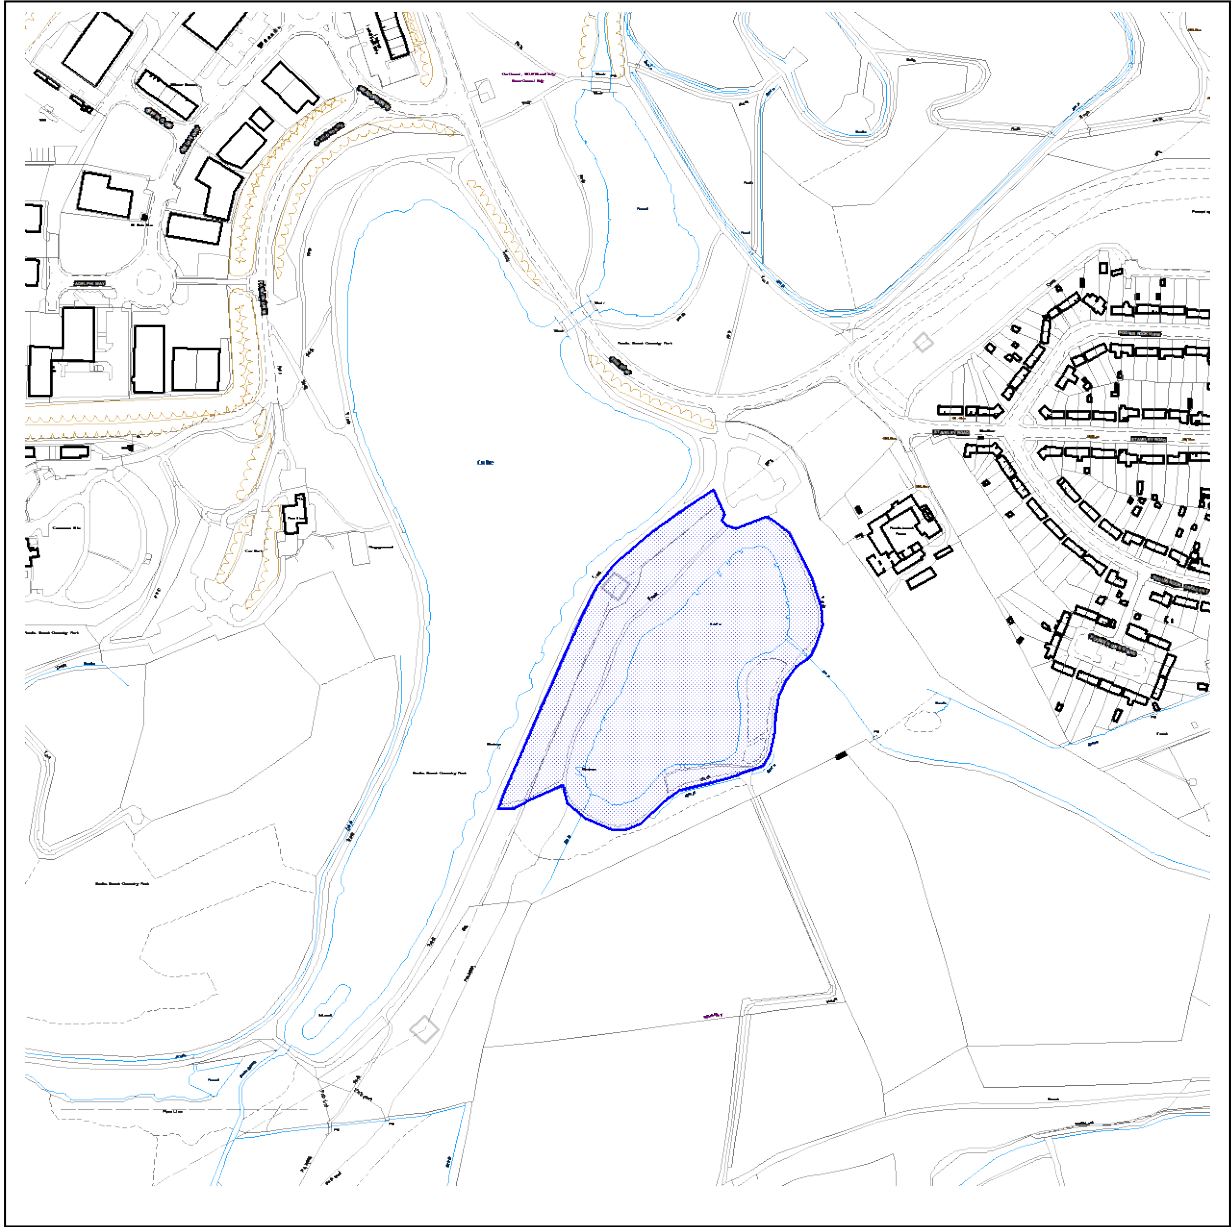

Chesterfield Borough Council Public Spaces Protection Order 2024

Schedule 2 – Map 12 - Poolsbrook Country Park (path around lake and car park)

Key

Dogs must be on leads at all times within the highlighted area

Reproduced from the Ordnance Survey mapping with the permission of the Controller of Her Majesty's Stationery Office © Crown copyright. Unauthorised reproduction infringes Crown copyright and may lead to prosecution or civil proceedings. Chesterfield Borough Council Licence No. AC0000809353, 2024.