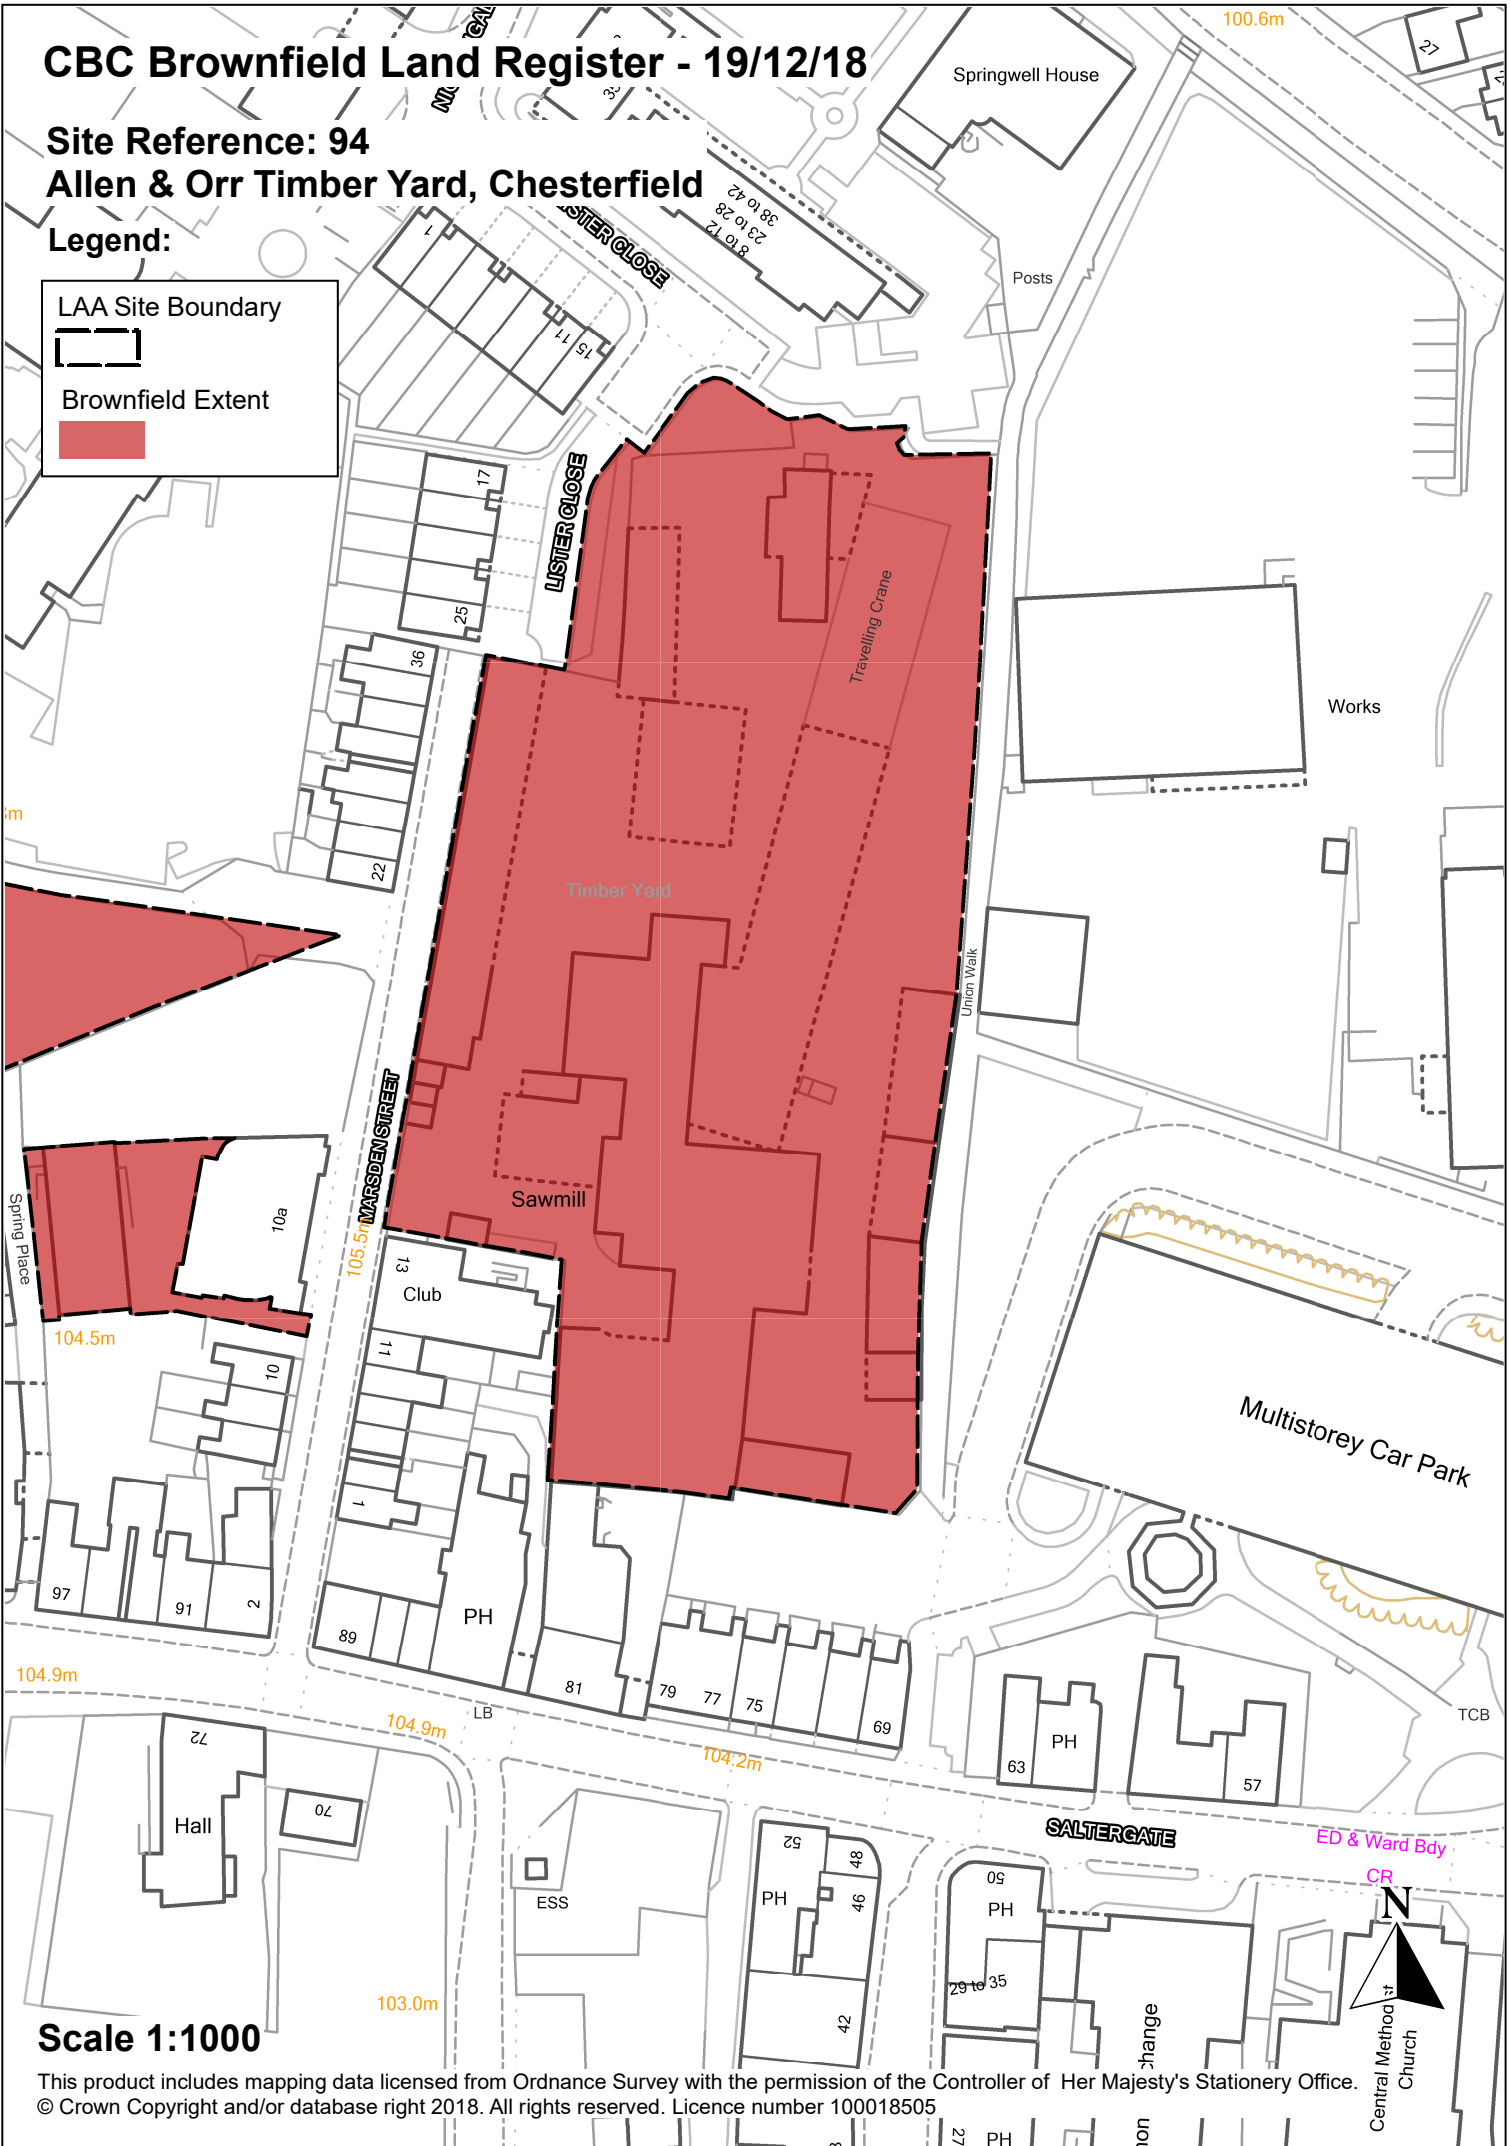

CBC Brownfield Land Register - 19/12/18

Site Reference: 94
Allen & Orr Timber Yard, Chesterfield

Legend:

LAA Site Boundary

Brownfield Extent

Scale 1:1000

This product includes mapping data licensed from Ordnance Survey with the permission of the Controller of Her Majesty's Stationery Office.
© Crown Copyright and/or database right 2018. All rights reserved. Licence number 100018505