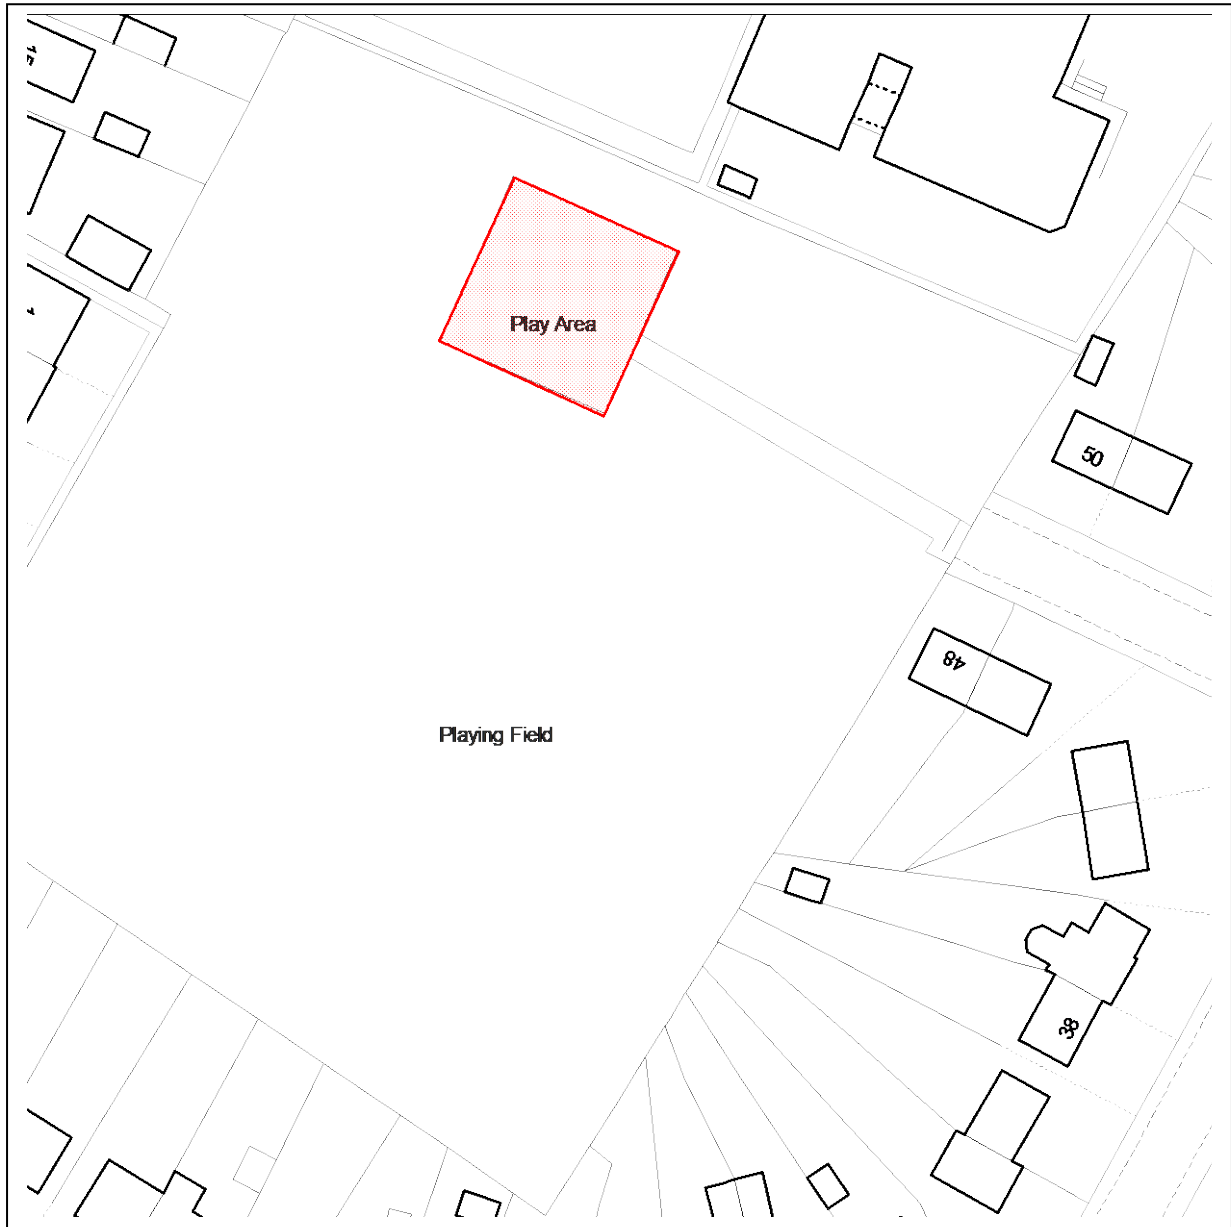

Chesterfield Borough Council Public Spaces Protection Order 2024

Schedule 3 – Map 22 - Hilltop Recreation Ground (play area)

Key

Dogs are excluded all year within the highlighted area 

Reproduced from the Ordnance Survey mapping with the permission of the Controller of Her Majesty's Stationery Office © Crown copyright. Unauthorised reproduction infringes Crown copyright and may lead to prosecution or civil proceedings. Chesterfield Borough Council Licence No. AC0000809353, 2024.