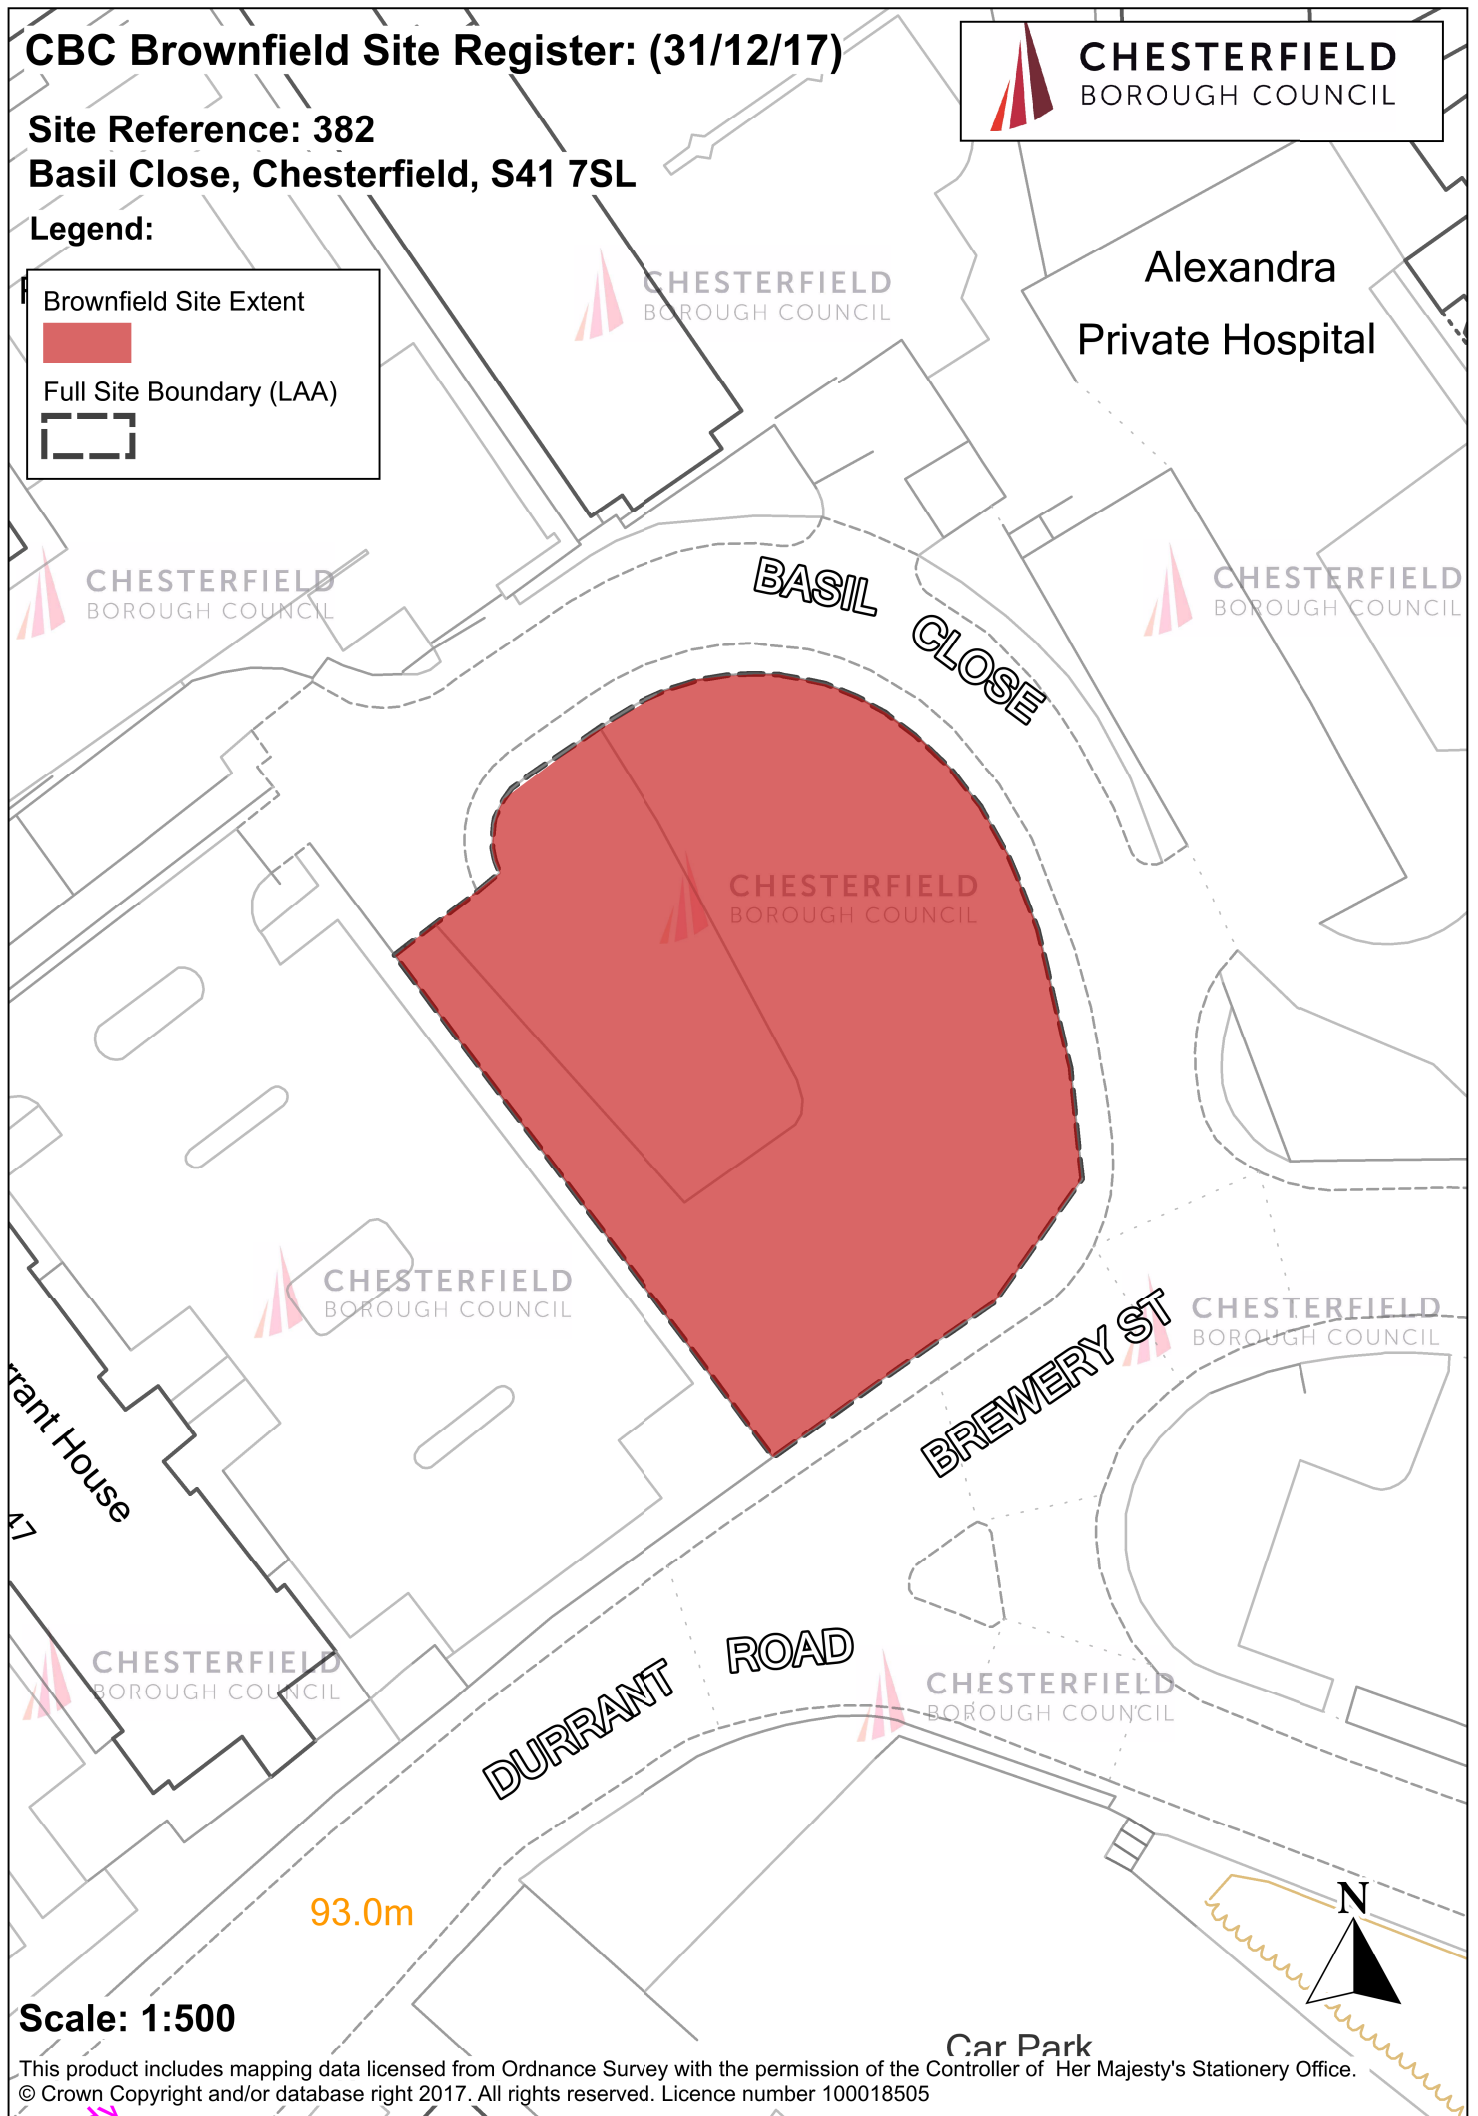

CBC Brownfield Site Register: (31/12/17)

Site Reference: 382

Basil Close, Chesterfield, S41 7SL

Legend:

Brownfield Site Extent

Full Site Boundary (LAA)

Scale: 1:500