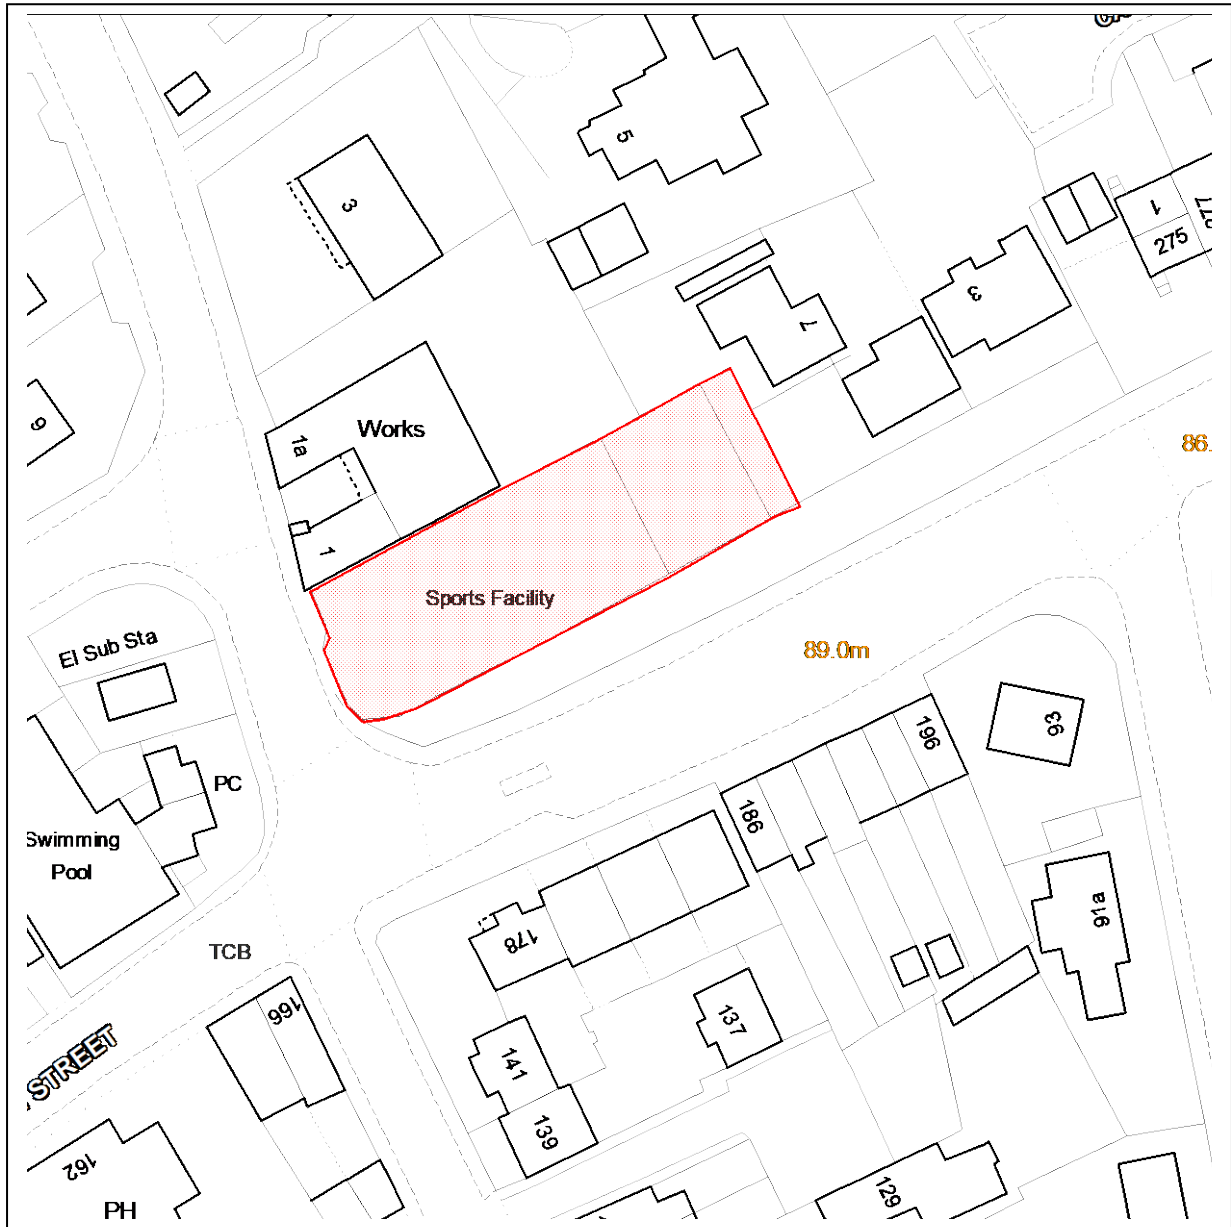

Chesterfield Borough Council Public Spaces Protection Order 2021

Schedule 3 – Map 41 - Stone Lane Kick About (sports facility)

Key

Dogs are excluded all year within the highlighted area 

Reproduced from the Ordnance Survey mapping with the permission of the Controller of Her Majesty's Stationery Office © Crown copyright. Unauthorised reproduction infringes Crown copyright and may lead to prosecution or civil proceedings. Chesterfield Borough Council Licence No. 100018505, 2017.