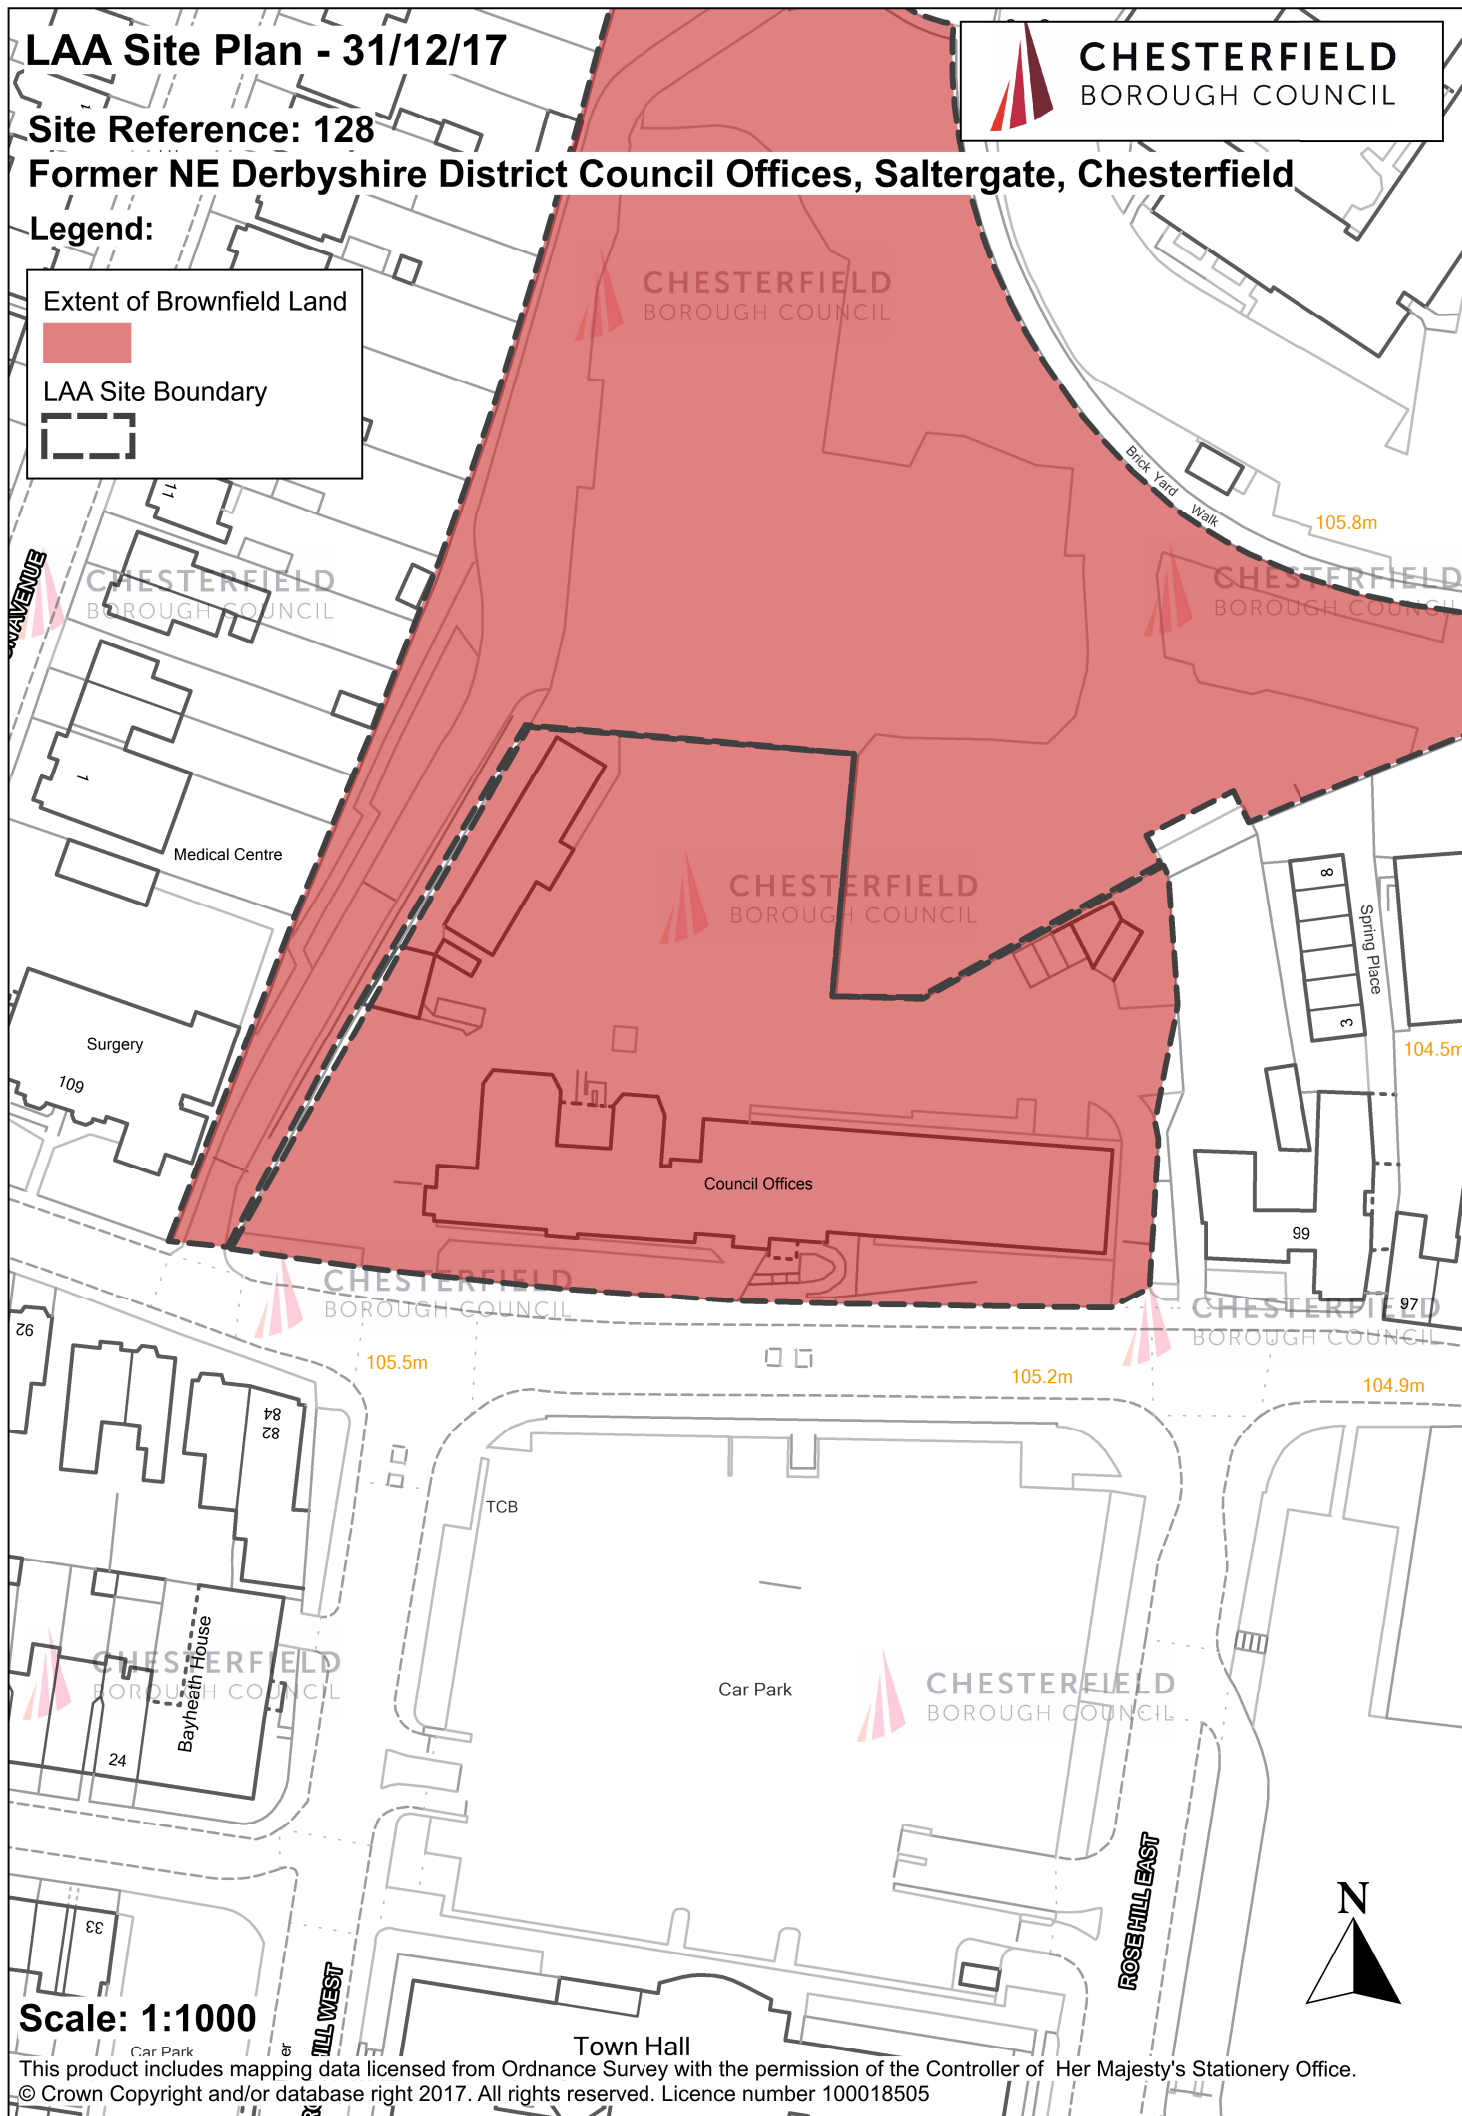

LAA Site Plan - 31/12/17

Site Reference: 128

Former NE Derbyshire District Council Offices, Saltergate, Chesterfield

Legend:

Extent of Brownfield Land

LAA Site Boundary

Scale: 1:1000