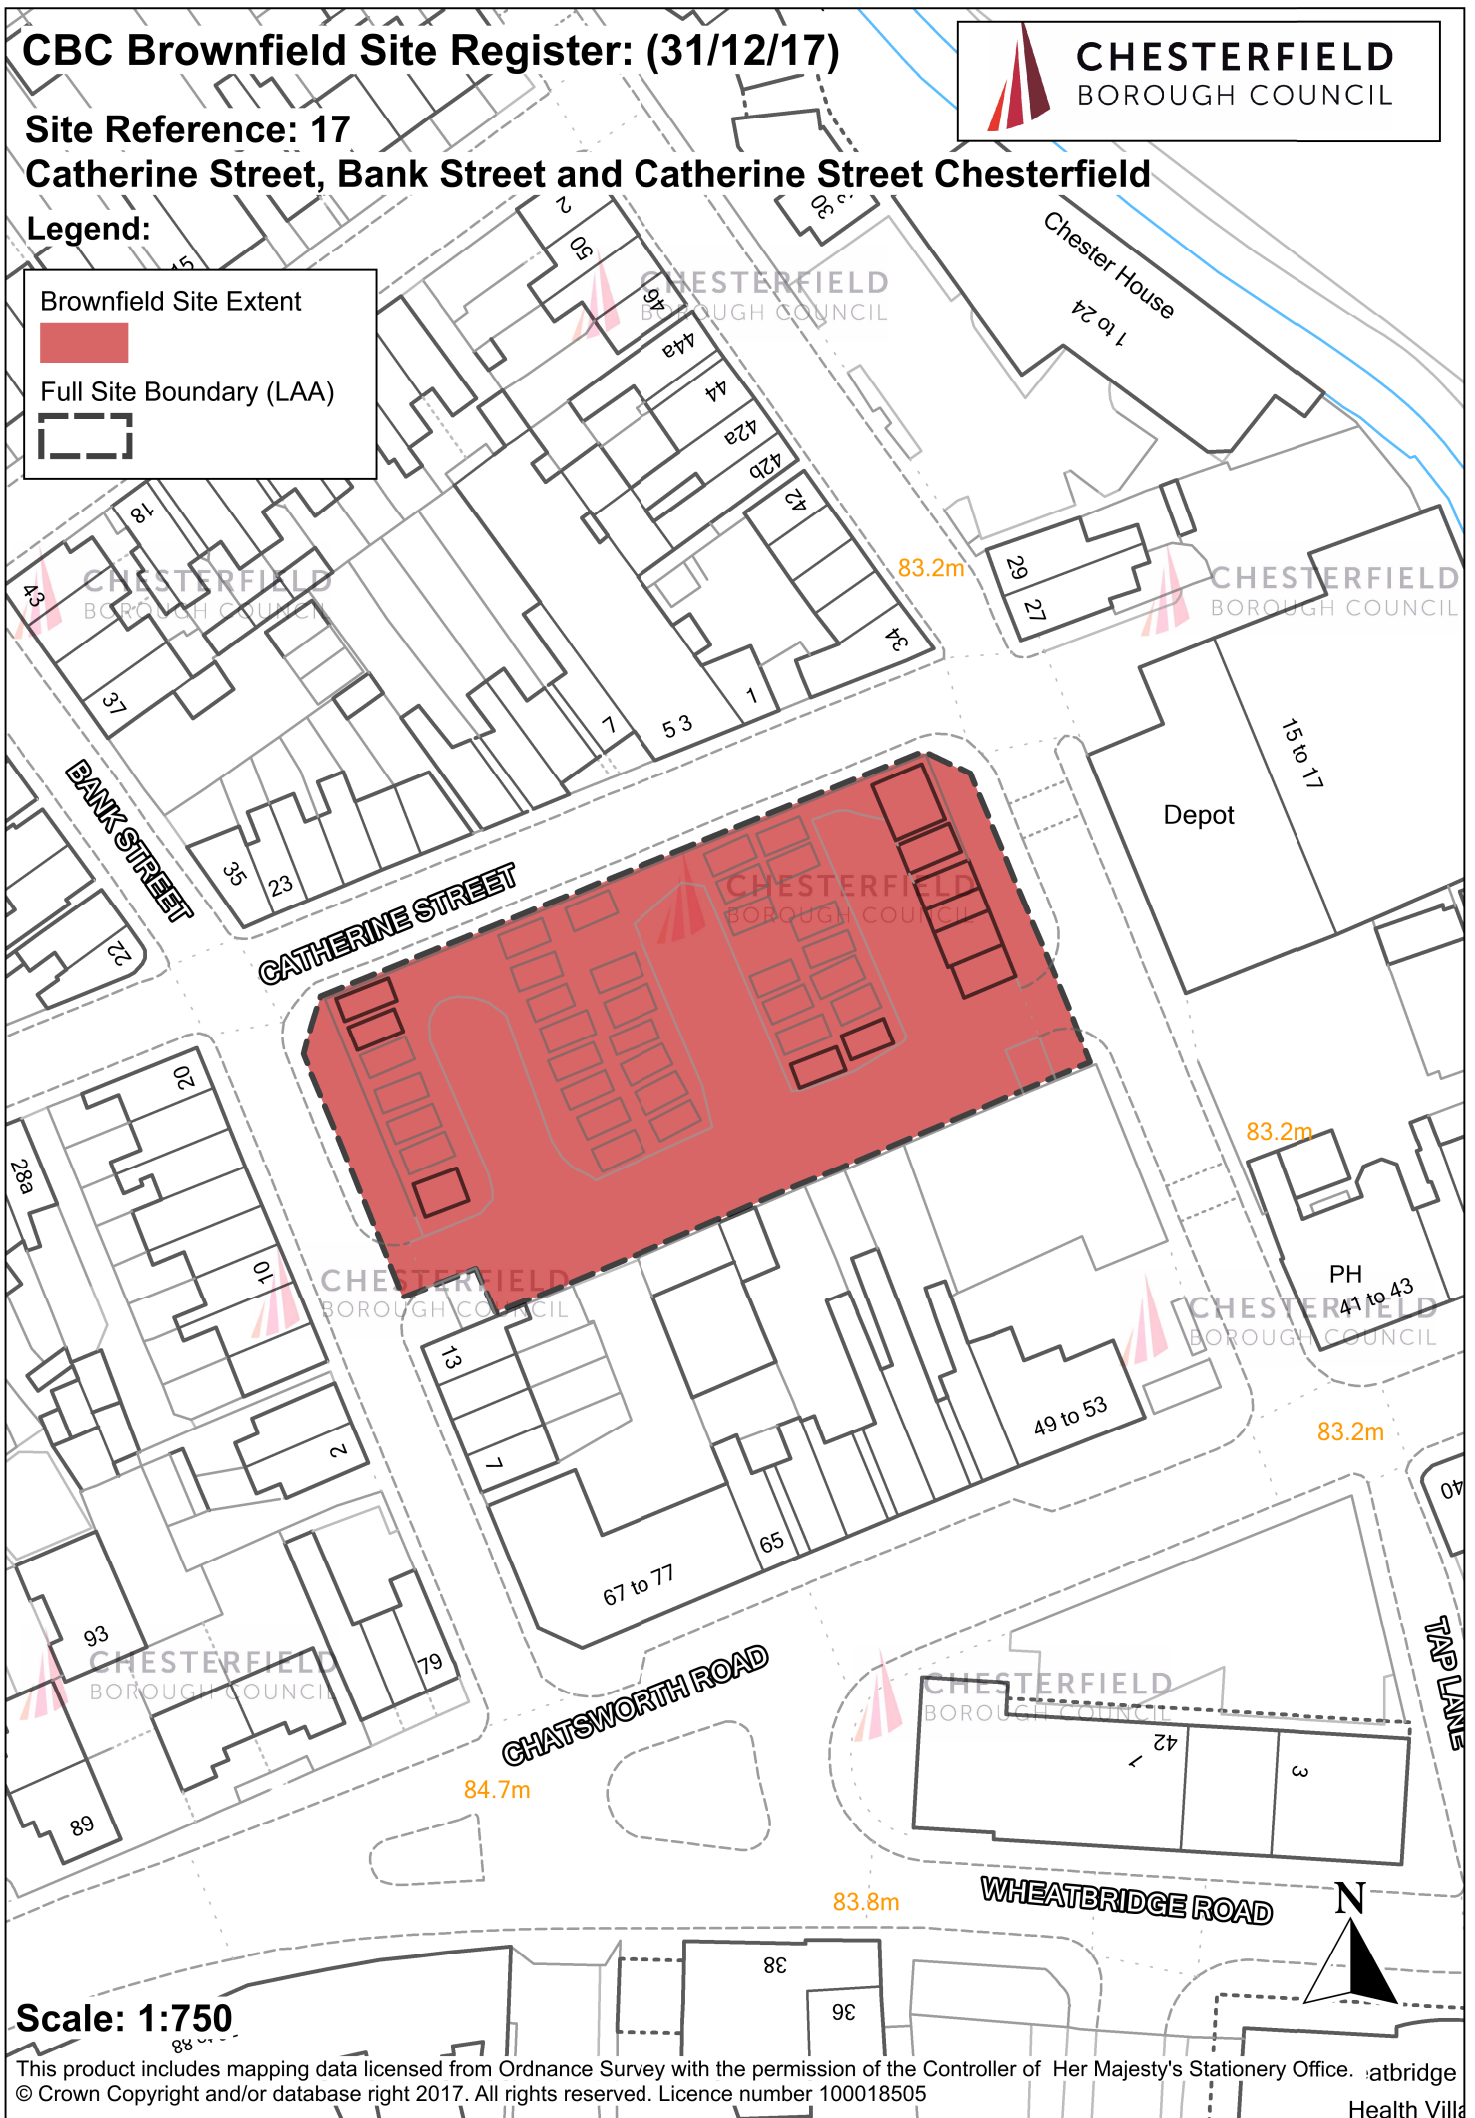

CBC Brownfield Site Register: (31/12/17)

Site Reference: 17

Catherine Street, Bank Street and Catherine Street Chesterfield

Legend:

Brownfield Site Extent

Full Site Boundary (LAA)

Scale: 1:750