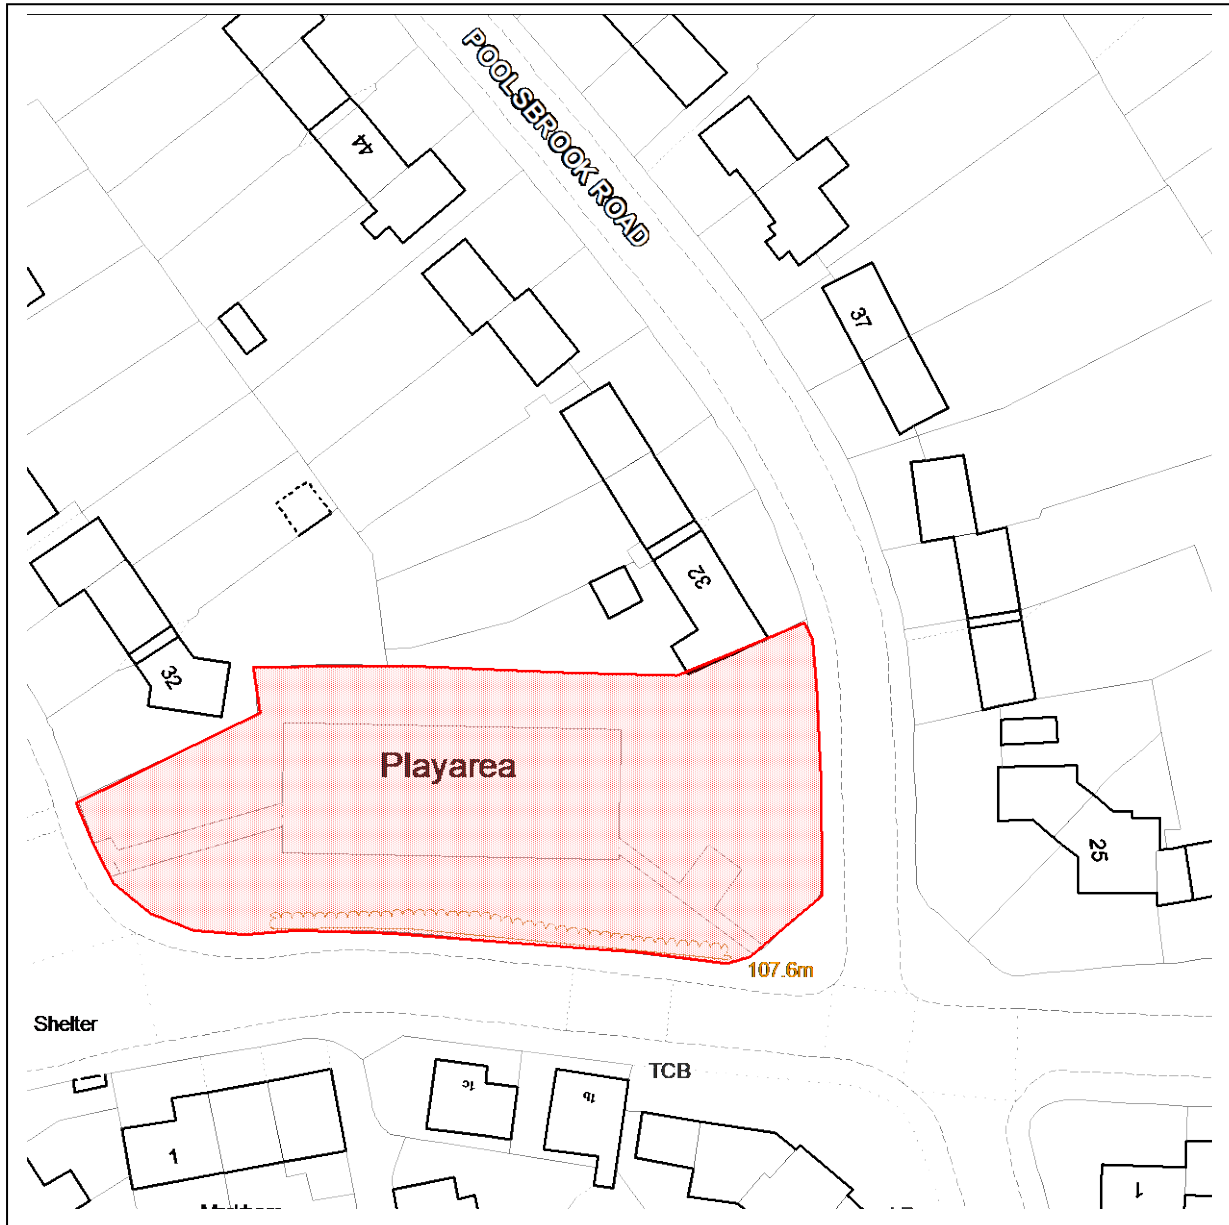

Chesterfield Borough Council Public Spaces Protection Order 2021

Schedule 3 – Map 35 - Poolsbrook Road Recreation Ground (play area)

Key

Dogs are excluded all year within the highlighted area 

Reproduced from the Ordnance Survey mapping with the permission of the Controller of Her Majesty's Stationery Office © Crown copyright. Unauthorised reproduction infringes Crown copyright and may lead to prosecution or civil proceedings. Chesterfield Borough Council Licence No. 100018505, 2017.