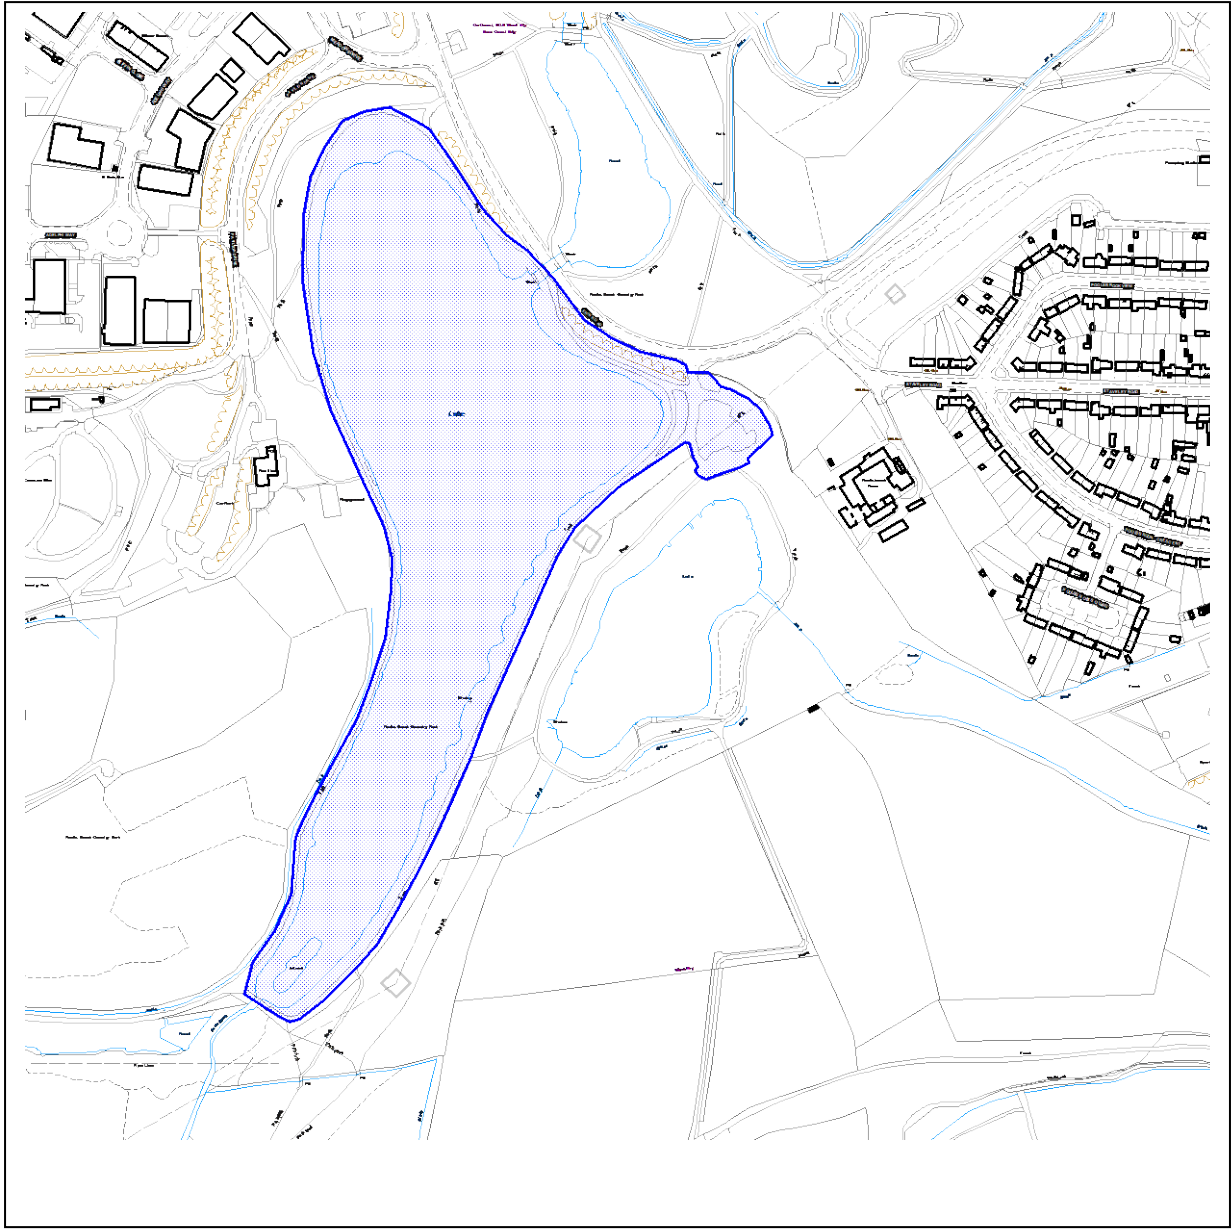

Chesterfield Borough Council Public Spaces Protection Order 2021

Schedule 2 – Map 11 - Poolsbrook Country Park (path around lake)

Key

Dogs must be on leads at all times within the highlighted area

Reproduced from the Ordnance Survey mapping with the permission of the Controller of Her Majesty's Stationery Office © Crown copyright. Unauthorised reproduction infringes Crown copyright and may lead to prosecution or civil proceedings. Chesterfield Borough Council Licence No. 100018505, 2017.