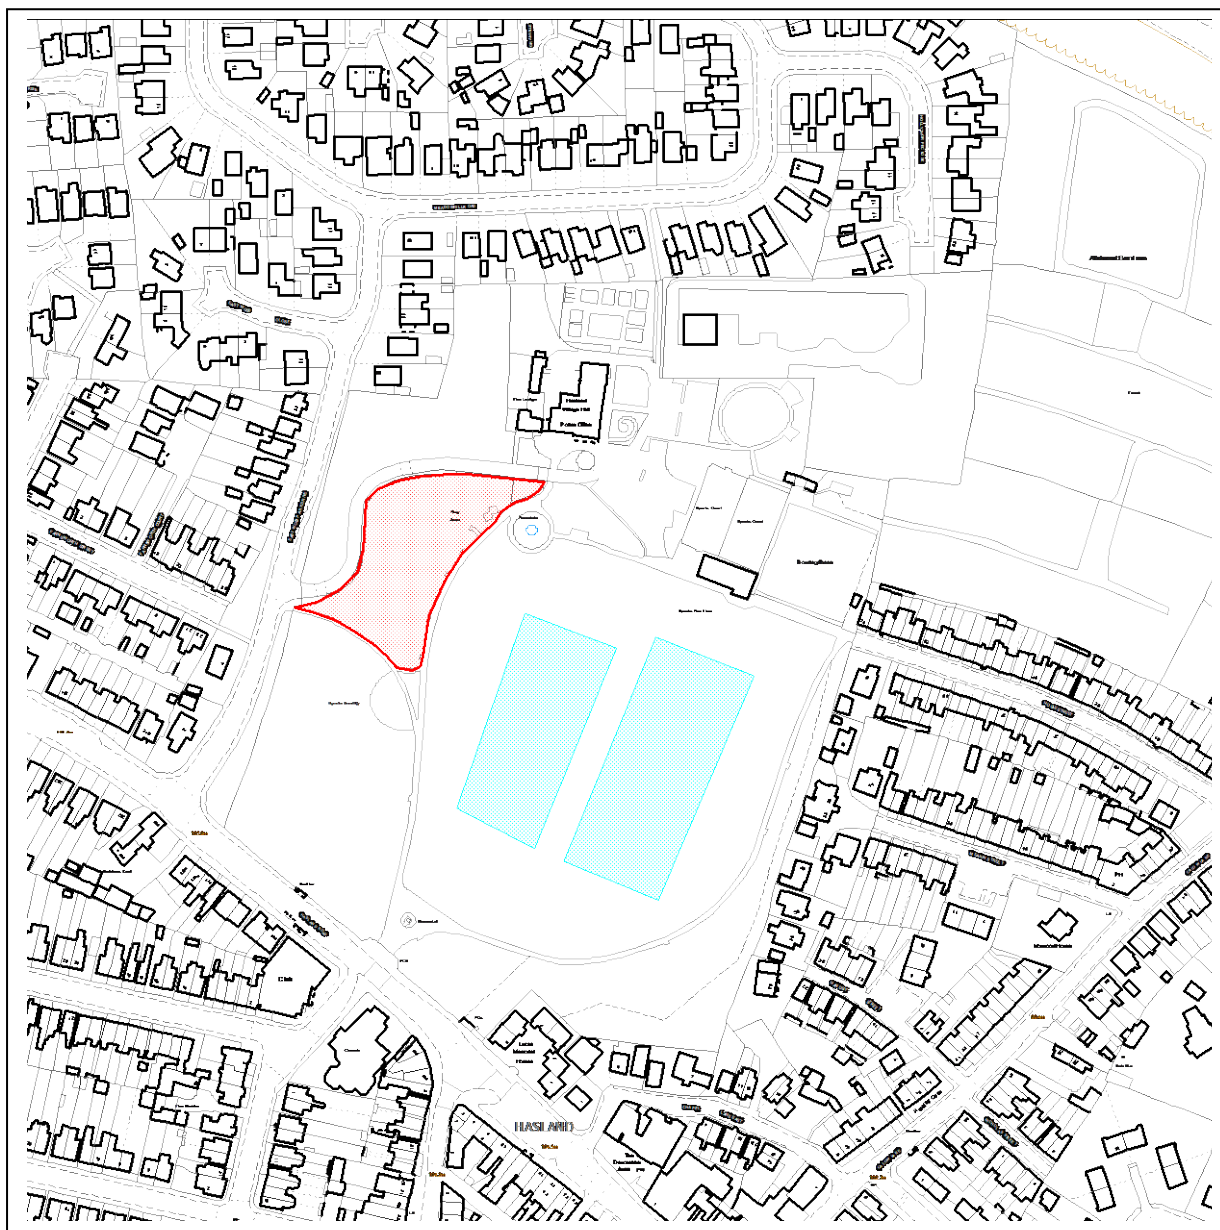

Chesterfield Borough Council Public Spaces Protection Order 2024

Schedule 3 – Map 18 - Eastwood Park (play area and playing fields)

Key

Dogs are excluded all year within the highlighted area 

Dogs are excluded during the months of September to May (inclusive) 

(pitch location is subject to change)

Reproduced from the Ordnance Survey mapping with the permission of the Controller of Her Majesty's Stationery Office © Crown copyright. Unauthorised reproduction infringes Crown copyright and may lead to prosecution or civil proceedings. Chesterfield Borough Council Licence No. AC0000809353, 2024.