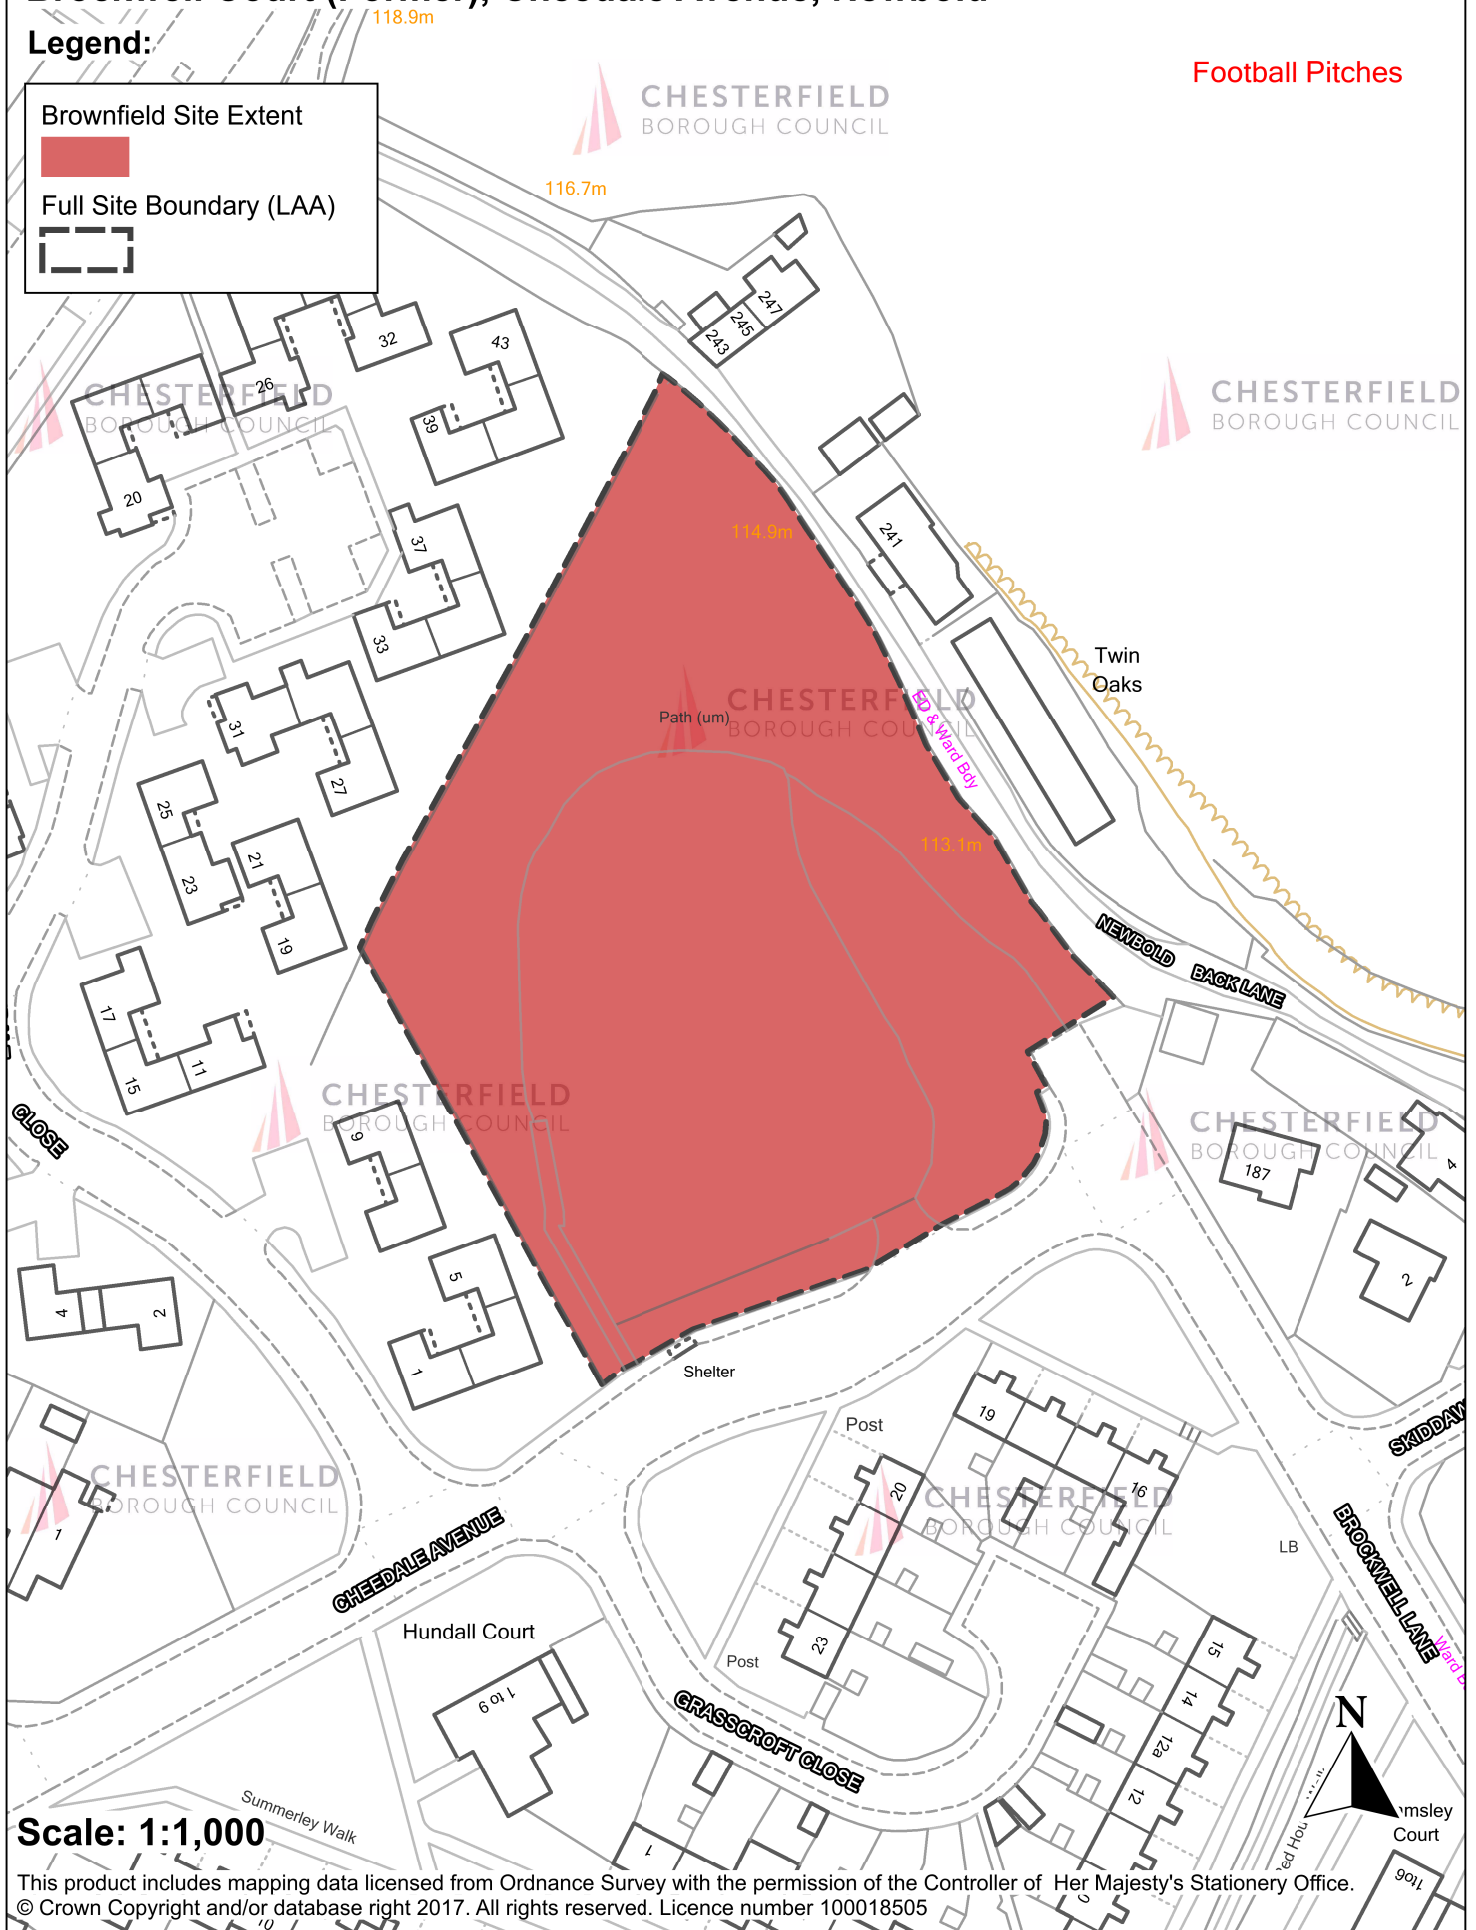

CBC Brownfield Site Register: (31/12/17)

Site Reference: 16

Brockwell Court (Former), Cheedale Avenue, Newbold

Legend:

Brownfield Site Extent

Full Site Boundary (LAA)

Football Pitches

Scale: 1:1,000

This product includes mapping data licensed from Ordnance Survey with the permission of the Controller of Her Majesty's Stationery Office.
© Crown Copyright and/or database right 2017. All rights reserved. Licence number 100018505