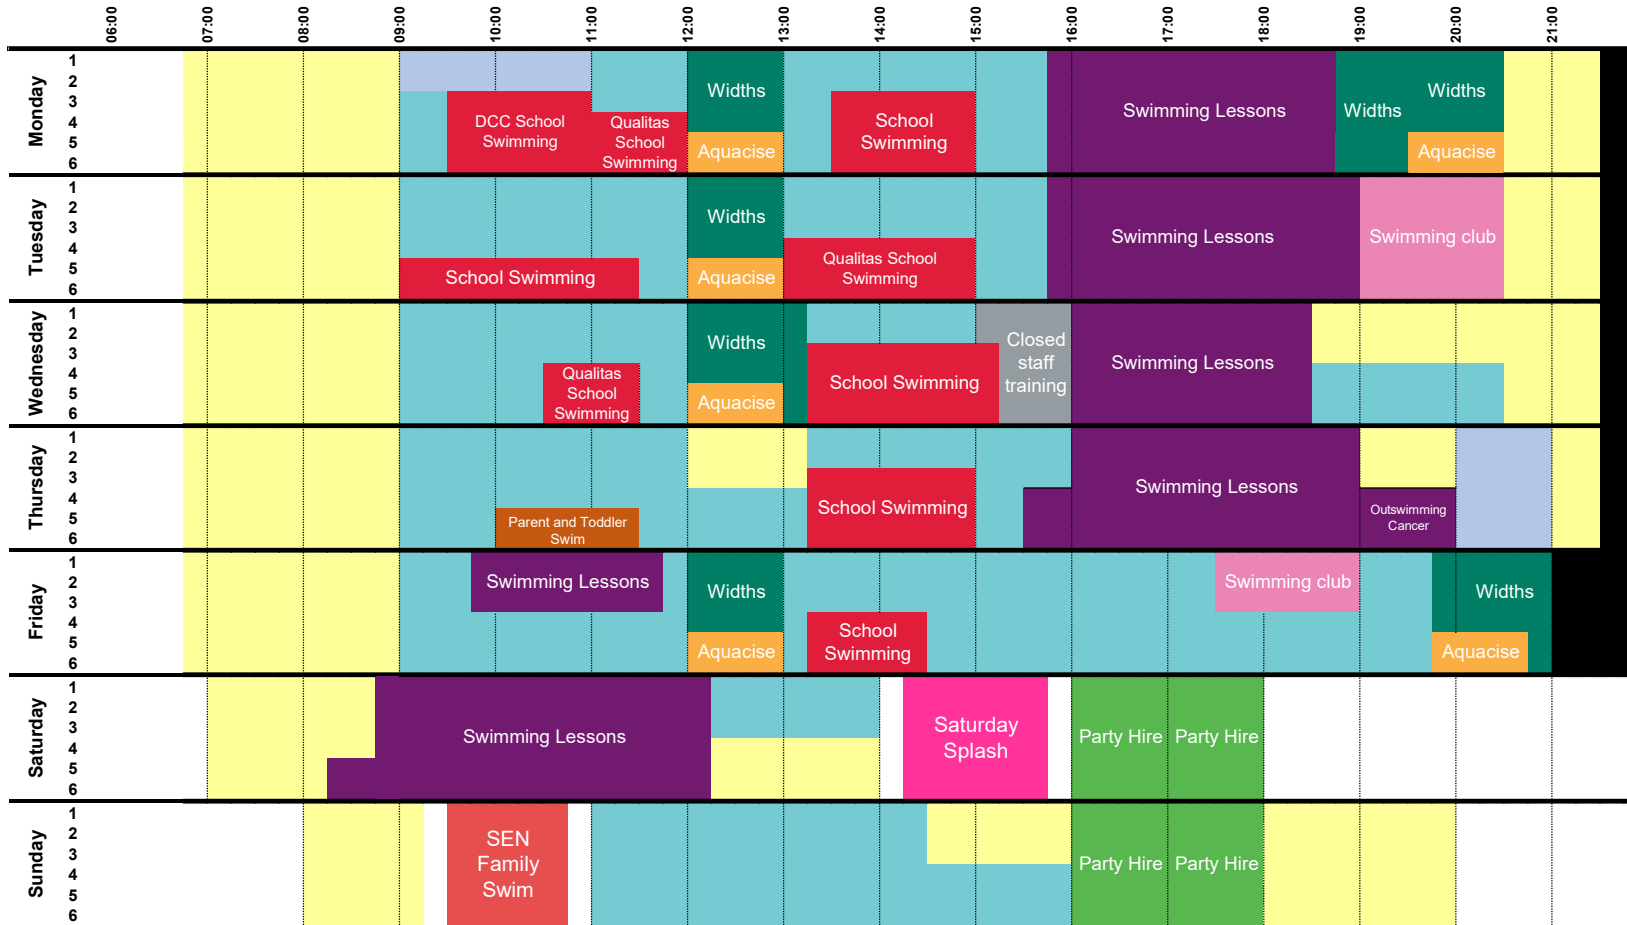

## Healthy Living Centre - Pool Programme Term Time 2026

Updated: July 2026

- General/Family Swimming: suitable for all and ideal for family fun sessions
- Lane Swimming: suitable for all abilities, open to members and non-members
- Width swimming: suitable for shorter distance swims
- Party Hire: Have a splashing fun time when you hire out our pool for your child's birthday
- Staff training: Pool closed for essential staff training exercises
- Swimming lessons: Available from 3 months old up to adults, contact courses-enquiries@chesterfield.gov.uk for more information
- Private hire: Swimming Clubs
- Aquacise fitness class: suitable for all needs and abilities
- School Swimming Lessons Derbyshire County Council /Qualitas
- Saturday Splash:
- Parent and Toddler swimming sessions: suitable for children up to the age of five
- SEN family swim: focusing on visual, hearing, and touch senses
- Quieter sessions:  
Monday 9am - 11am general swim  
Thursday 8pm - 9pm lane swim

**Our admissions policy:**

Children under the age of 8 years old must be actively\* accompanied into the changing rooms and swimming pools by a responsible adult over the age of 16 years.

\*Be within arms reach and able to provide immediate assistance.

The ratio of parent supervision for all children under eight should be 1:2. This ratio can be increased to 1:3 for the small pool and the main pool up to 1.2m water depth when a third non-swimmer child wears approved flotation aids carrying the CEN mark.

**Quieter Sessions**

Our leisure centres offer quieter sessions for our swimmers. This is an opportunity to swim without music but does not guarantee silence from other users in this shared environment. These sessions can be ideal for anyone who experiences sensory overload, panic or anxiety in busy places or has an autistic spectrum condition. The quieter sessions may change during selected school holidays, so please check with us to avoid disappointment.