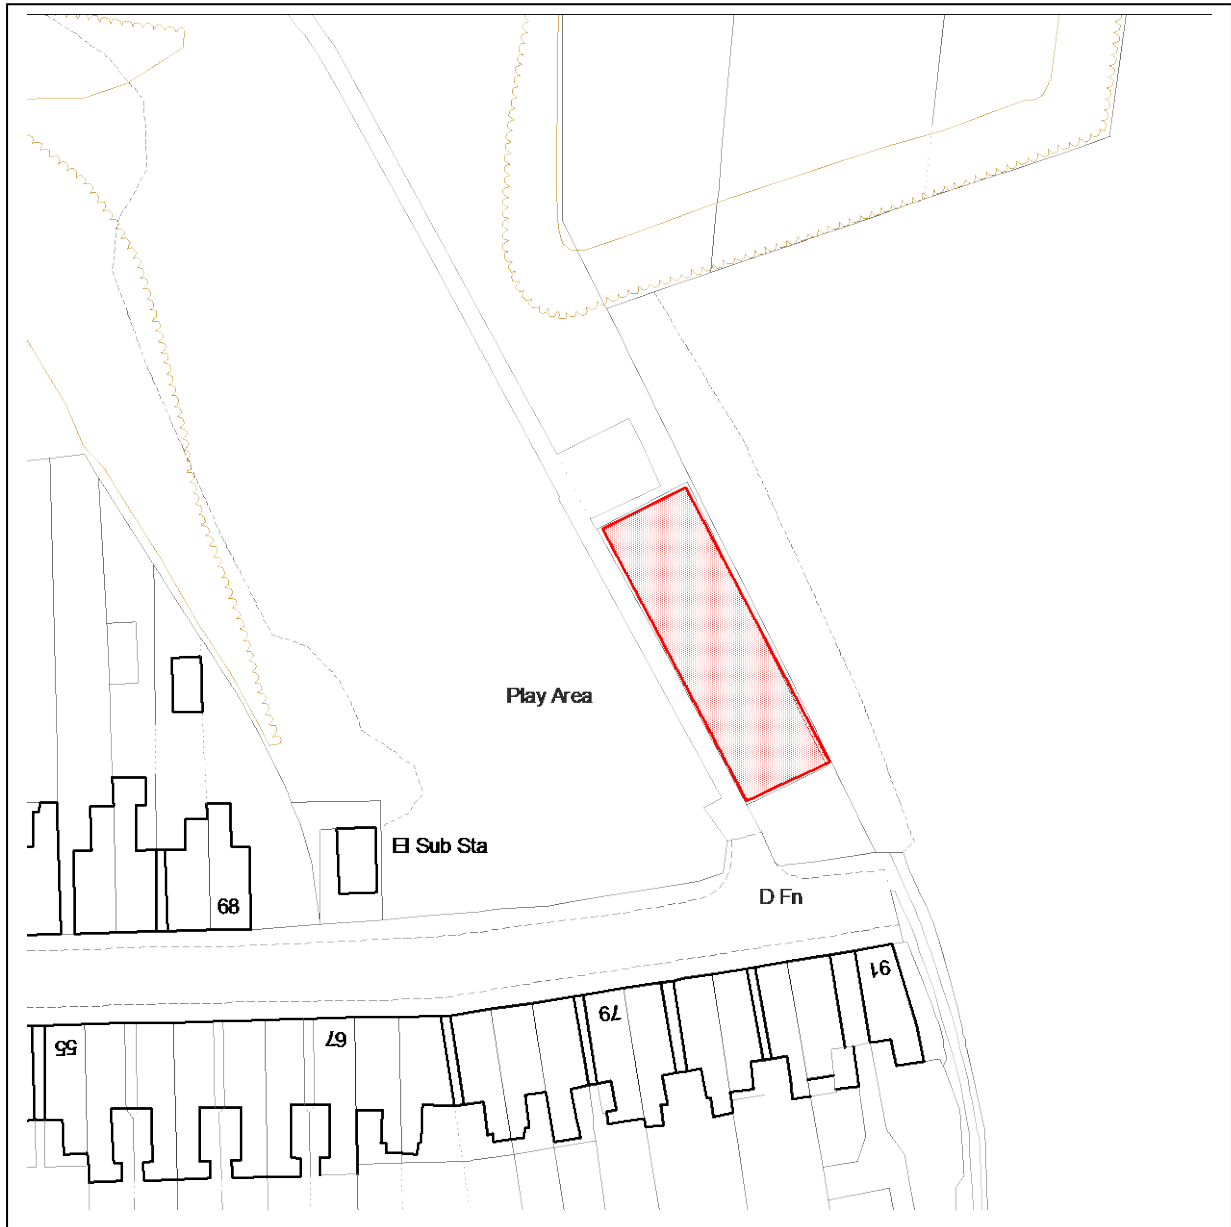

**Chesterfield Borough Council Public Spaces Protection Order 2021**

**Schedule 3 – Map 44 - Valley Road Recreation Ground (play area)**

**Key**

Dogs are excluded all year within the highlighted area 

Reproduced from the Ordnance Survey mapping with the permission of the Controller of Her Majesty's Stationery Office © Crown copyright. Unauthorised reproduction infringes Crown copyright and may lead to prosecution or civil proceedings. Chesterfield Borough Council Licence No. 100018505, 2017.