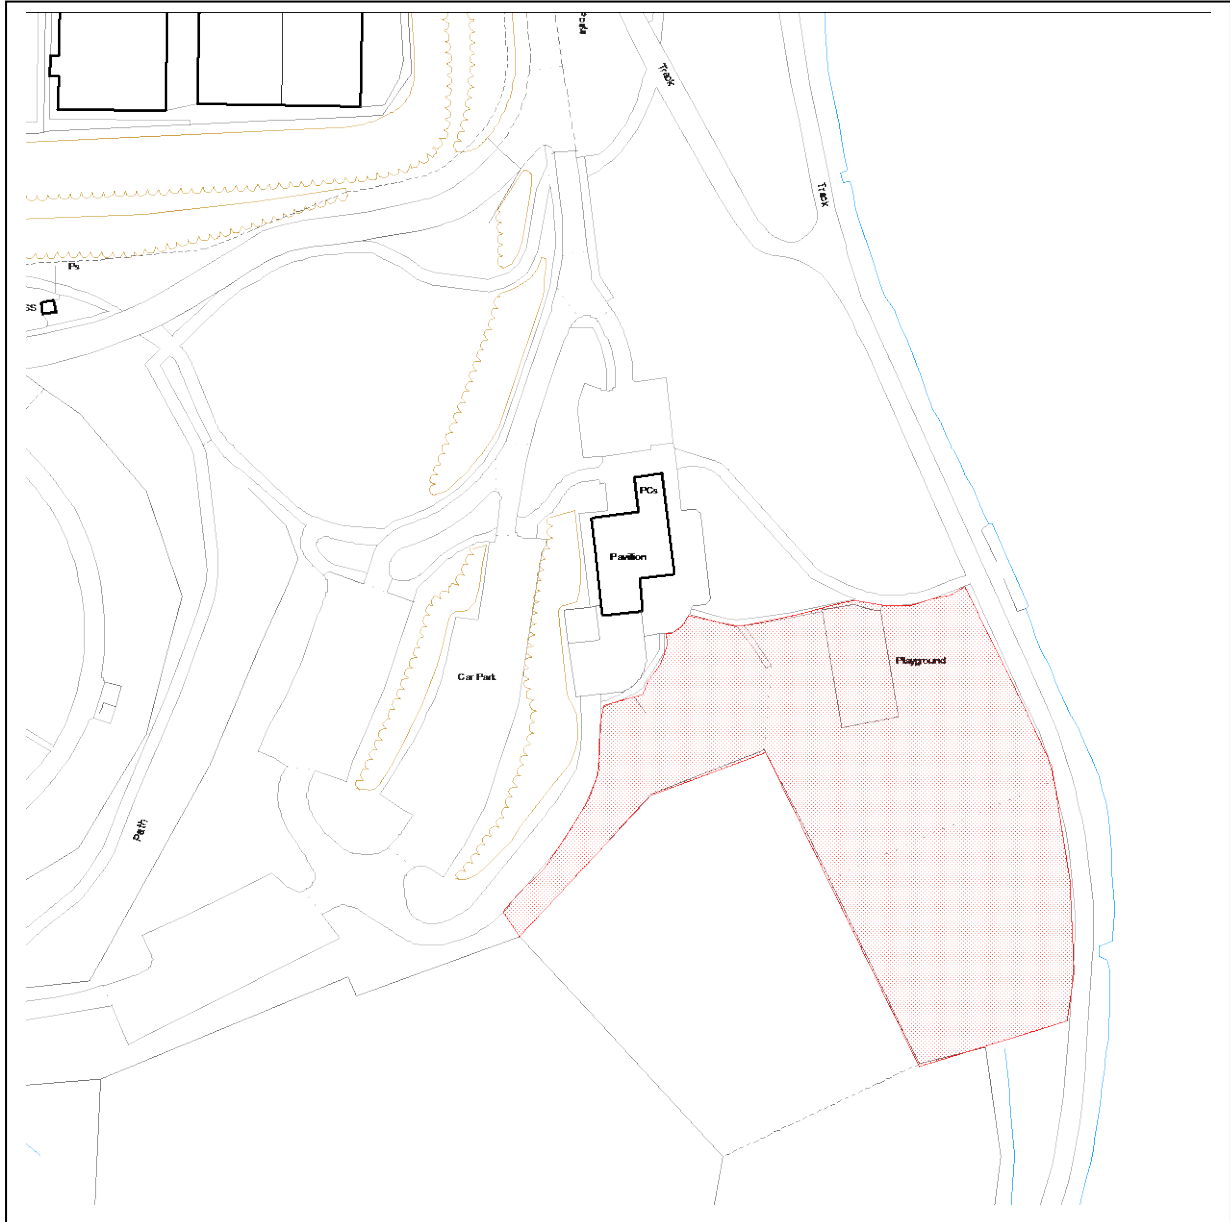

Chesterfield Borough Council Public Spaces Protection Order 2021

Schedule 3 – Map 33 - Poolsbrook Country Park (playground and surrounding area)

Key

Dogs are excluded all year within the highlighted area 

Reproduced from the Ordnance Survey mapping with the permission of the Controller of Her Majesty's Stationery Office © Crown copyright. Unauthorised reproduction infringes Crown copyright and may lead to prosecution or civil proceedings. Chesterfield Borough Council Licence No. 100018505, 2017.