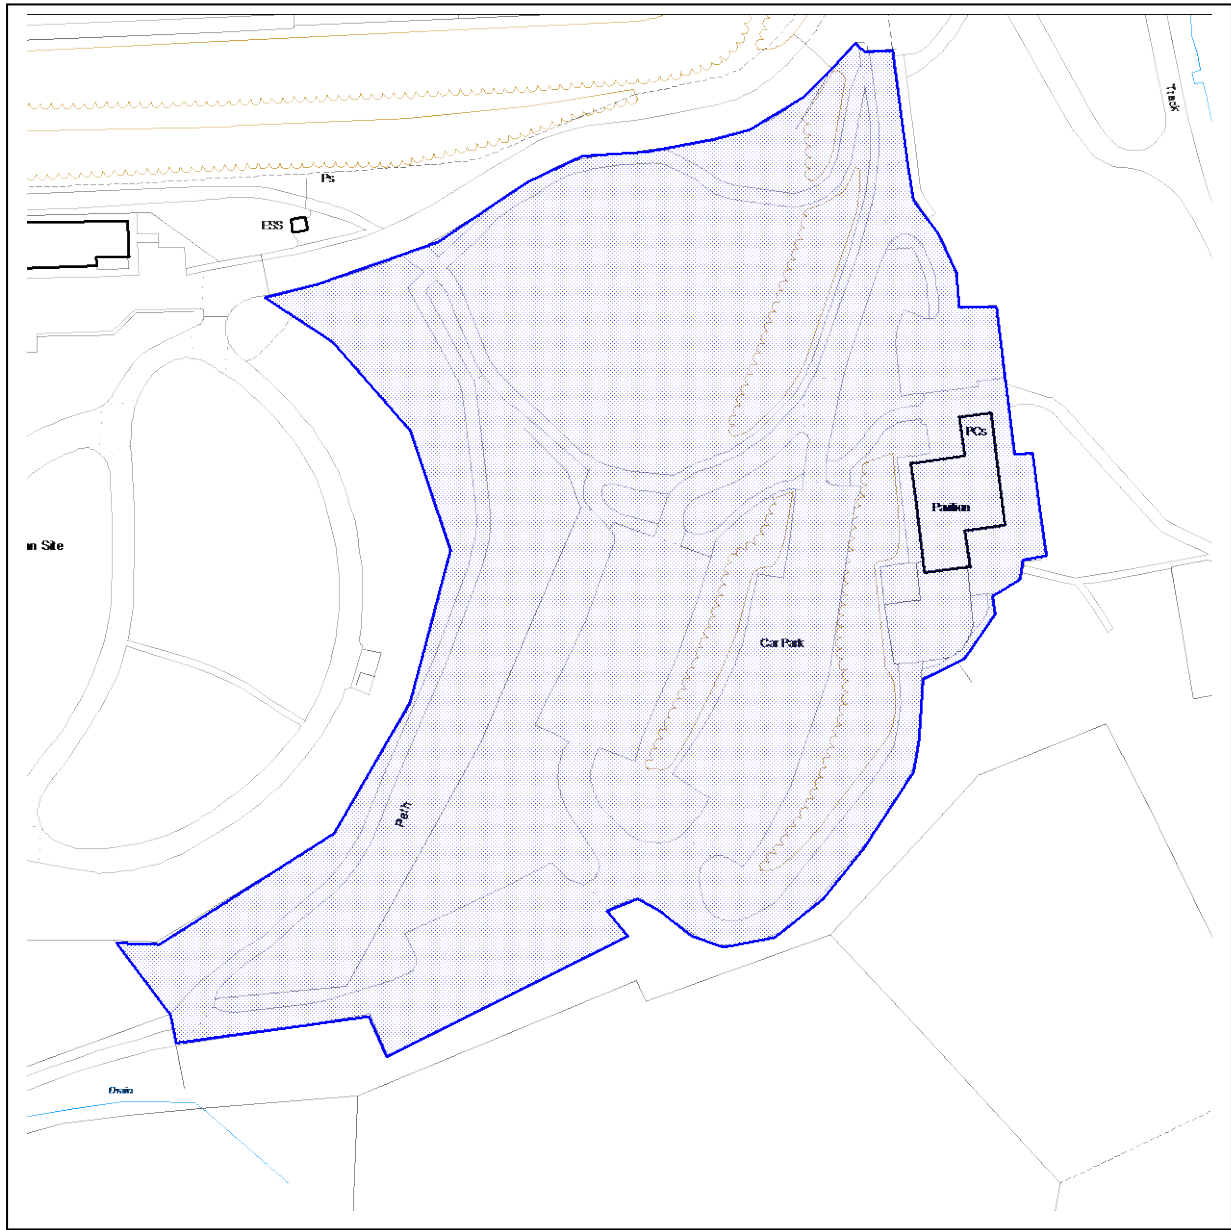

Chesterfield Borough Council Public Spaces Protection Order 2021

Schedule 2 – Map 10 - Poolsbrook Country Park (area around cafe/pavilion and car park)

Key

Dogs must be on leads at all times within the highlighted area

Reproduced from the Ordnance Survey mapping with the permission of the Controller of Her Majesty's Stationery Office © Crown copyright. Unauthorised reproduction infringes Crown copyright and may lead to prosecution or civil proceedings. Chesterfield Borough Council Licence No. 100018505, 2017.