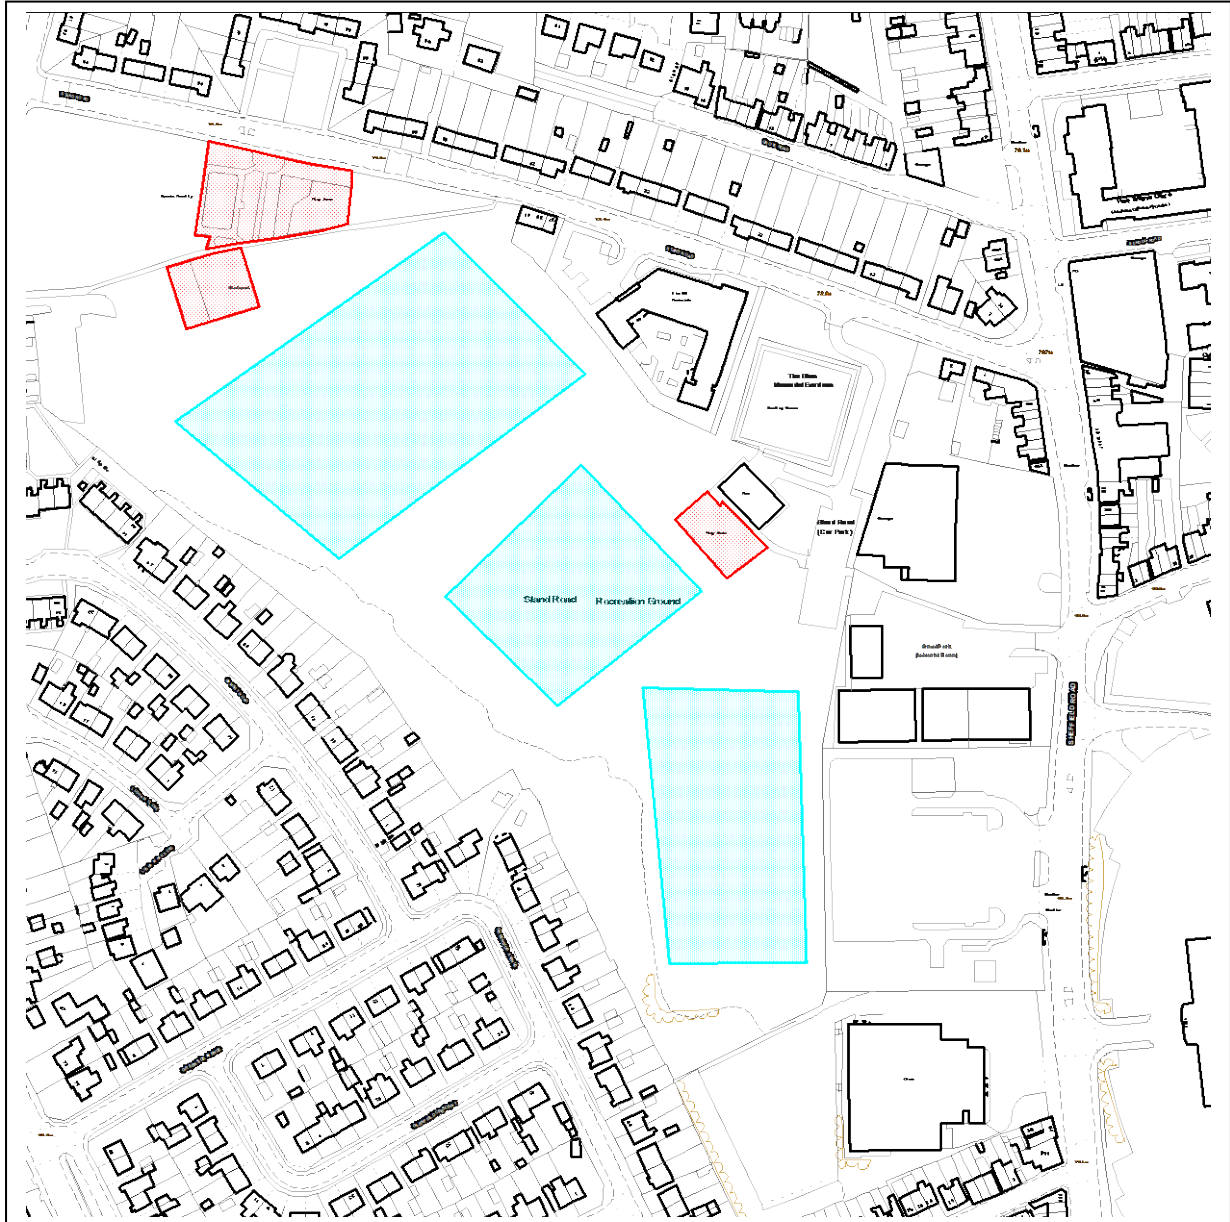

**Chesterfield Borough Council Public Spaces Protection Order 2024**

**Schedule 3 – Map 39 - Stand Road Park (play areas, skate park and playing fields)**

**Key**

Dogs are excluded all year within the highlighted area 

Dogs are excluded during the months of September to May (inclusive) 

(pitch orientation may change)

Reproduced from the Ordnance Survey mapping with the permission of the Controller of Her Majesty's Stationery Office © Crown copyright. Unauthorised reproduction infringes Crown copyright and may lead to prosecution or civil proceedings. Chesterfield Borough Council Licence No. AC0000809353, 2024.