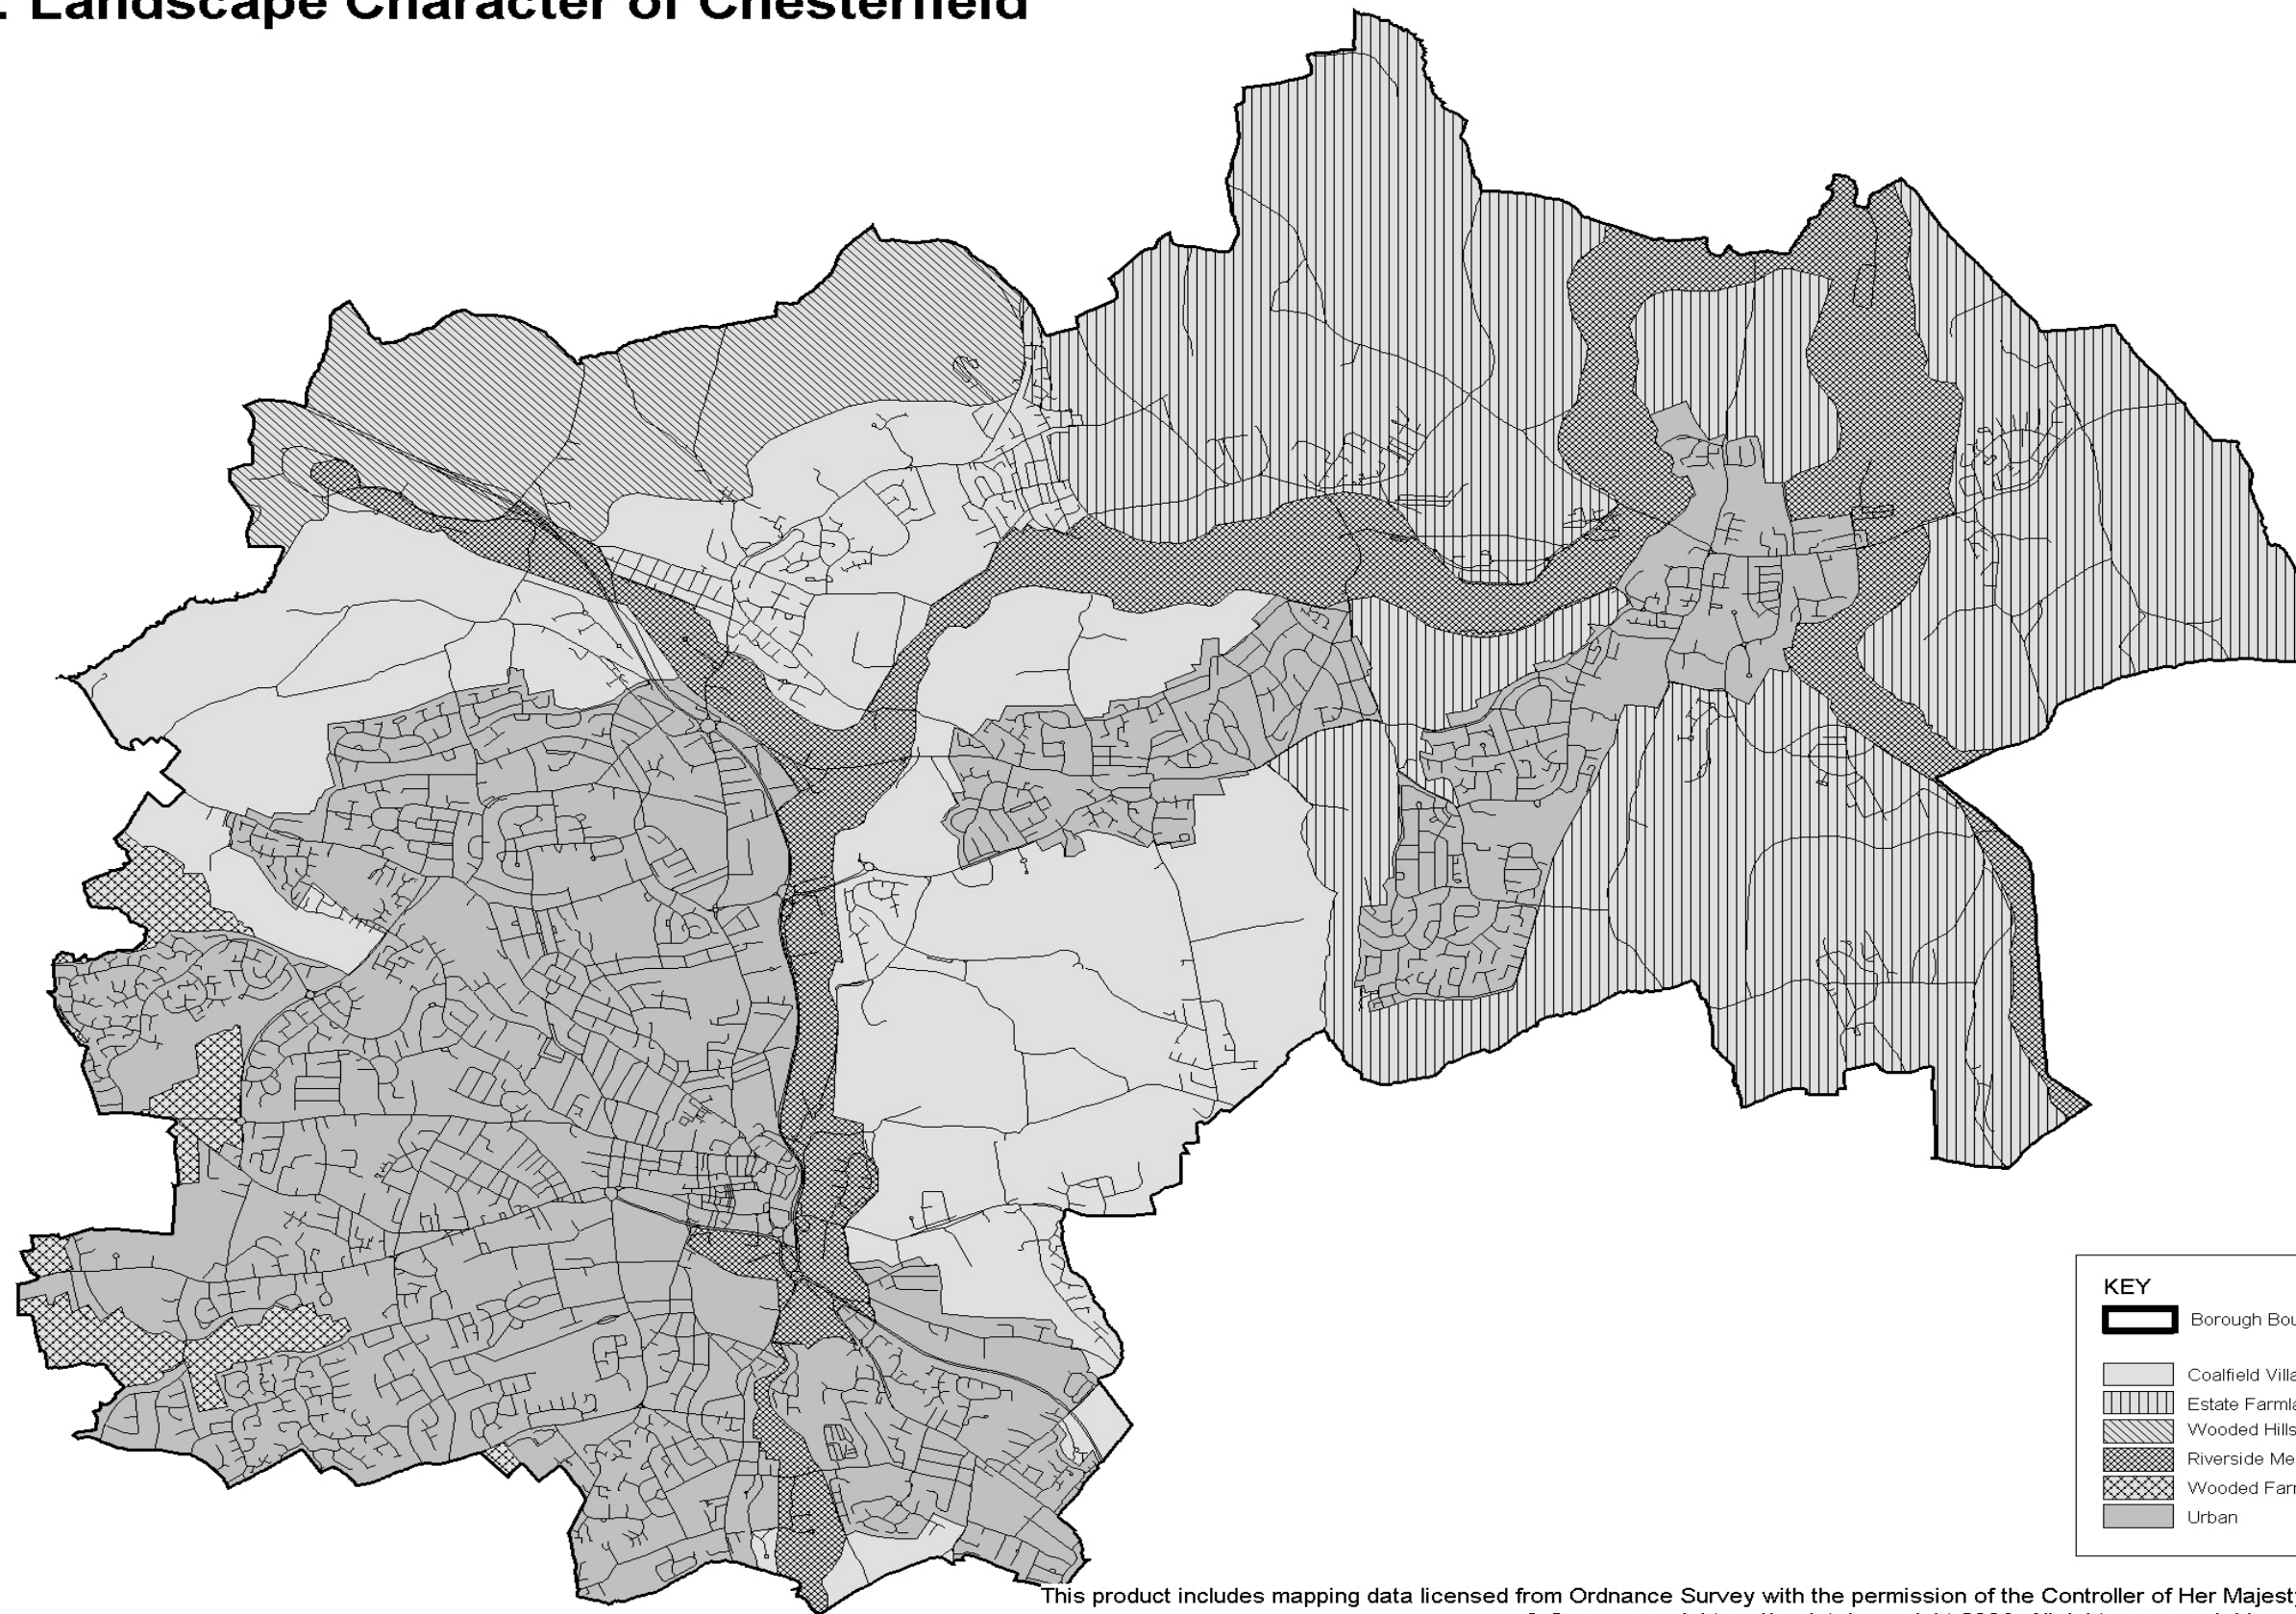

Map 8: Landscape Character of Chesterfield

KEY	
	Borough Boundary
	Coalfield Village Farmlands
	Estate Farmlands
	Wooded Hills and Valleys
	Riverside Meadows
	Wooded Farmlands
	Urban

This product includes mapping data licensed from Ordnance Survey with the permission of the Controller of Her Majesty's Stationary Office.
© Crown copyright and/or database right 2009. All rights reserved. License number 100018505