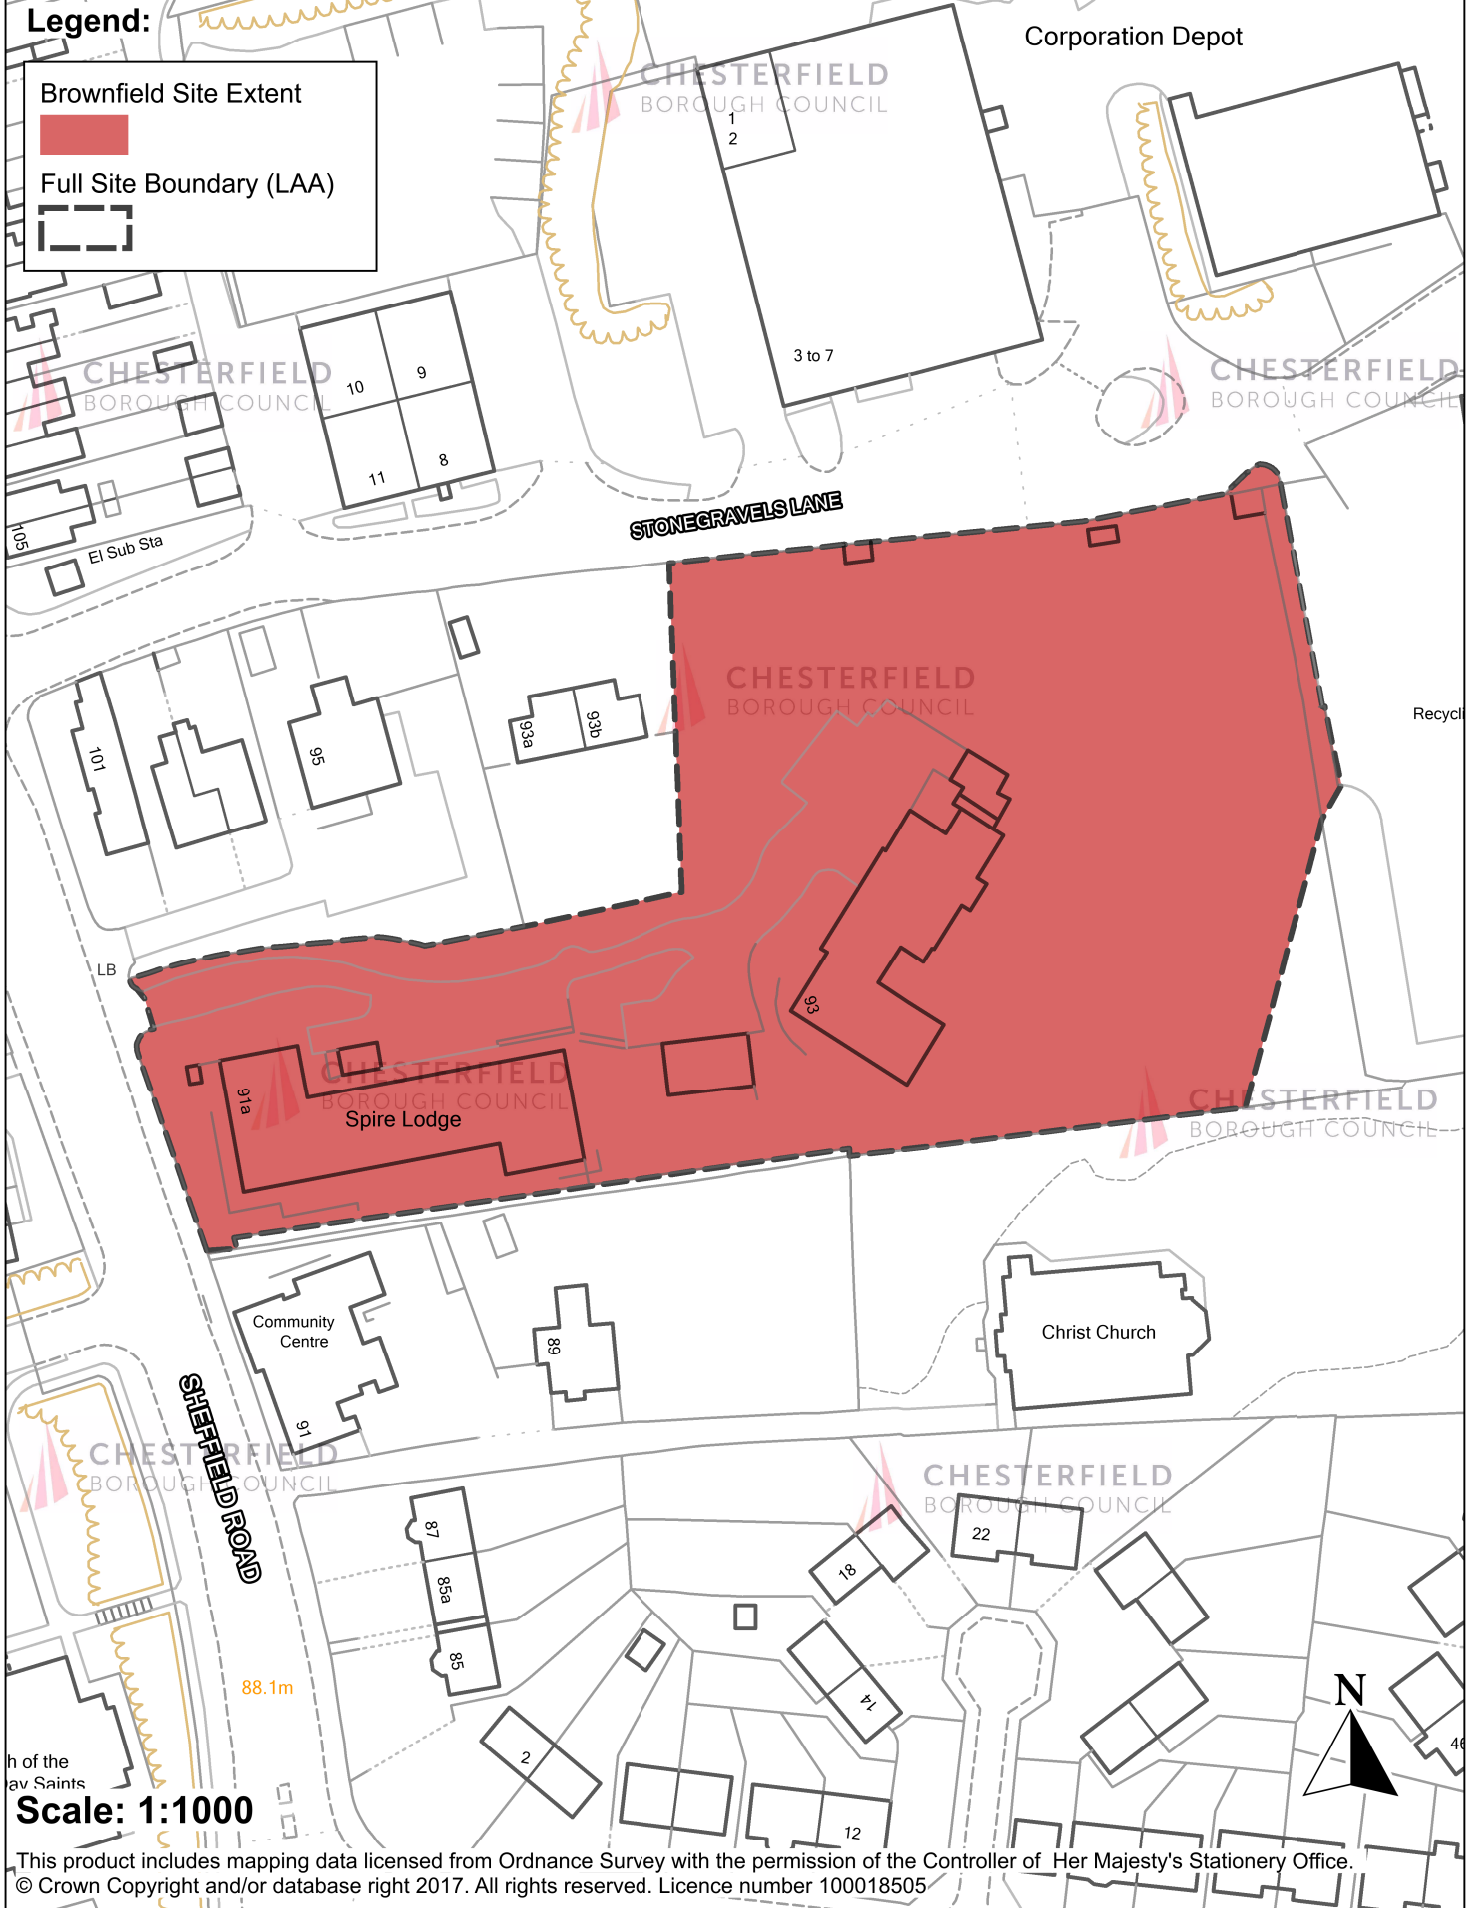

# CBC Brownfield Site Register: (31/12/17)

Site Reference: 151

Red House HOP & Spire Lodge, Sheffield Road, Chesterfield

Legend:

Brownfield Site Extent

Full Site Boundary (LAA)

Scale: 1:1000