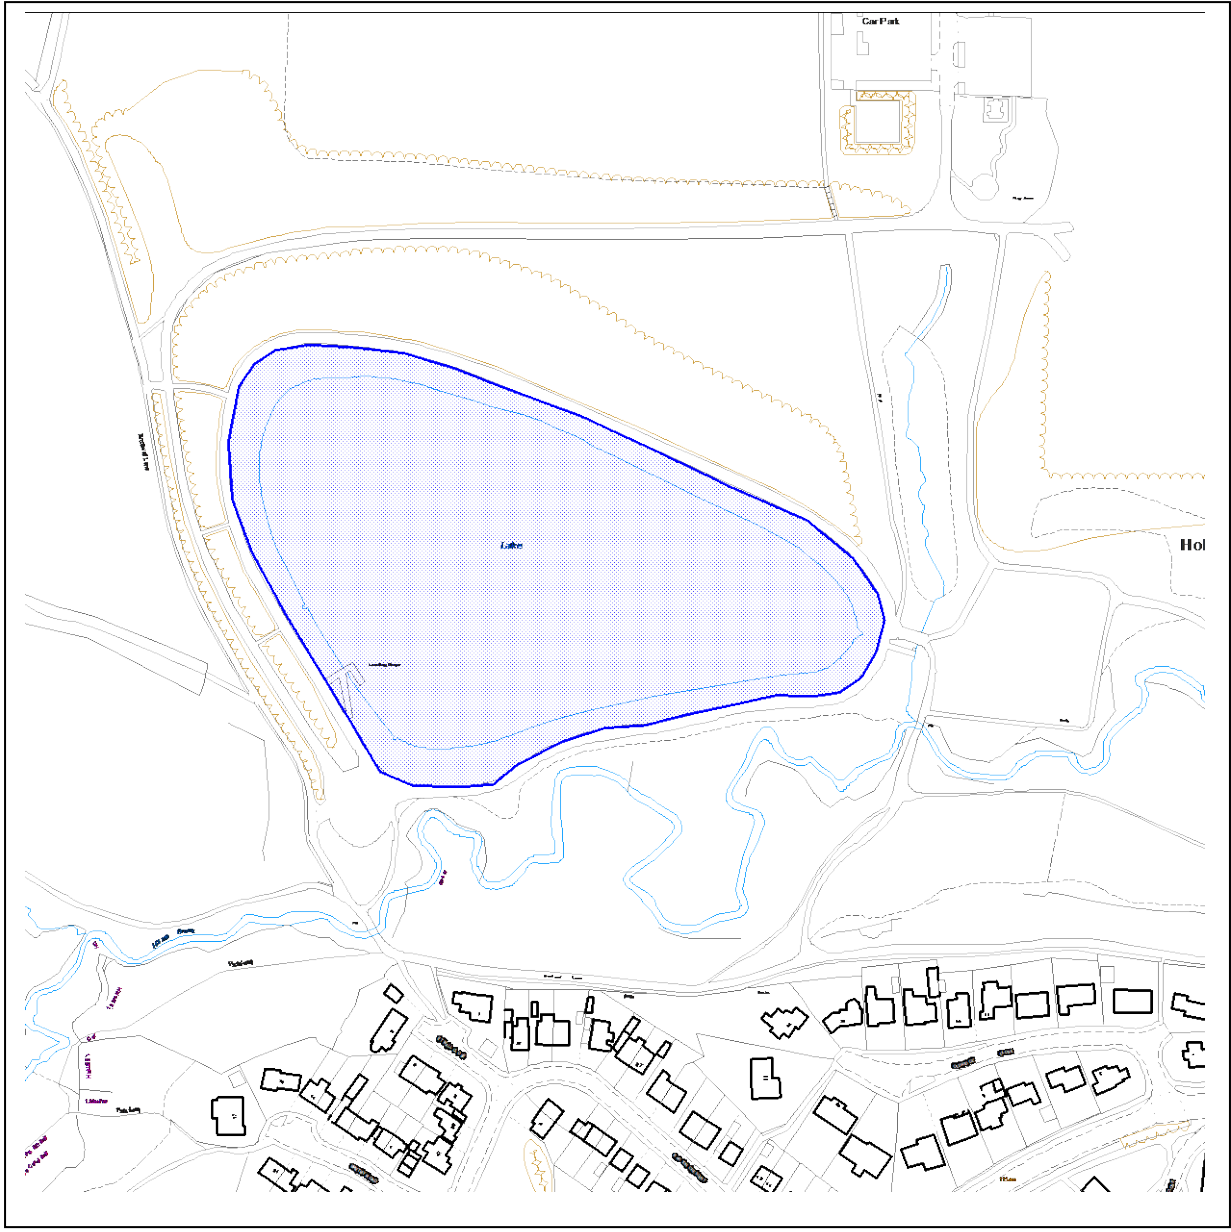

**Chesterfield Borough Council Public Spaces Protection Order 2021**

**Schedule 2 – Map 6 - Holmebrook Valley Park (path around lake)**

**Key**

Dogs must be on leads at all times within the highlighted area

Reproduced from the Ordnance Survey mapping with the permission of the Controller of Her Majesty's Stationery Office © Crown copyright. Unauthorised reproduction infringes Crown copyright and may lead to prosecution or civil proceedings. Chesterfield Borough Council Licence No. 100018505, 2017.