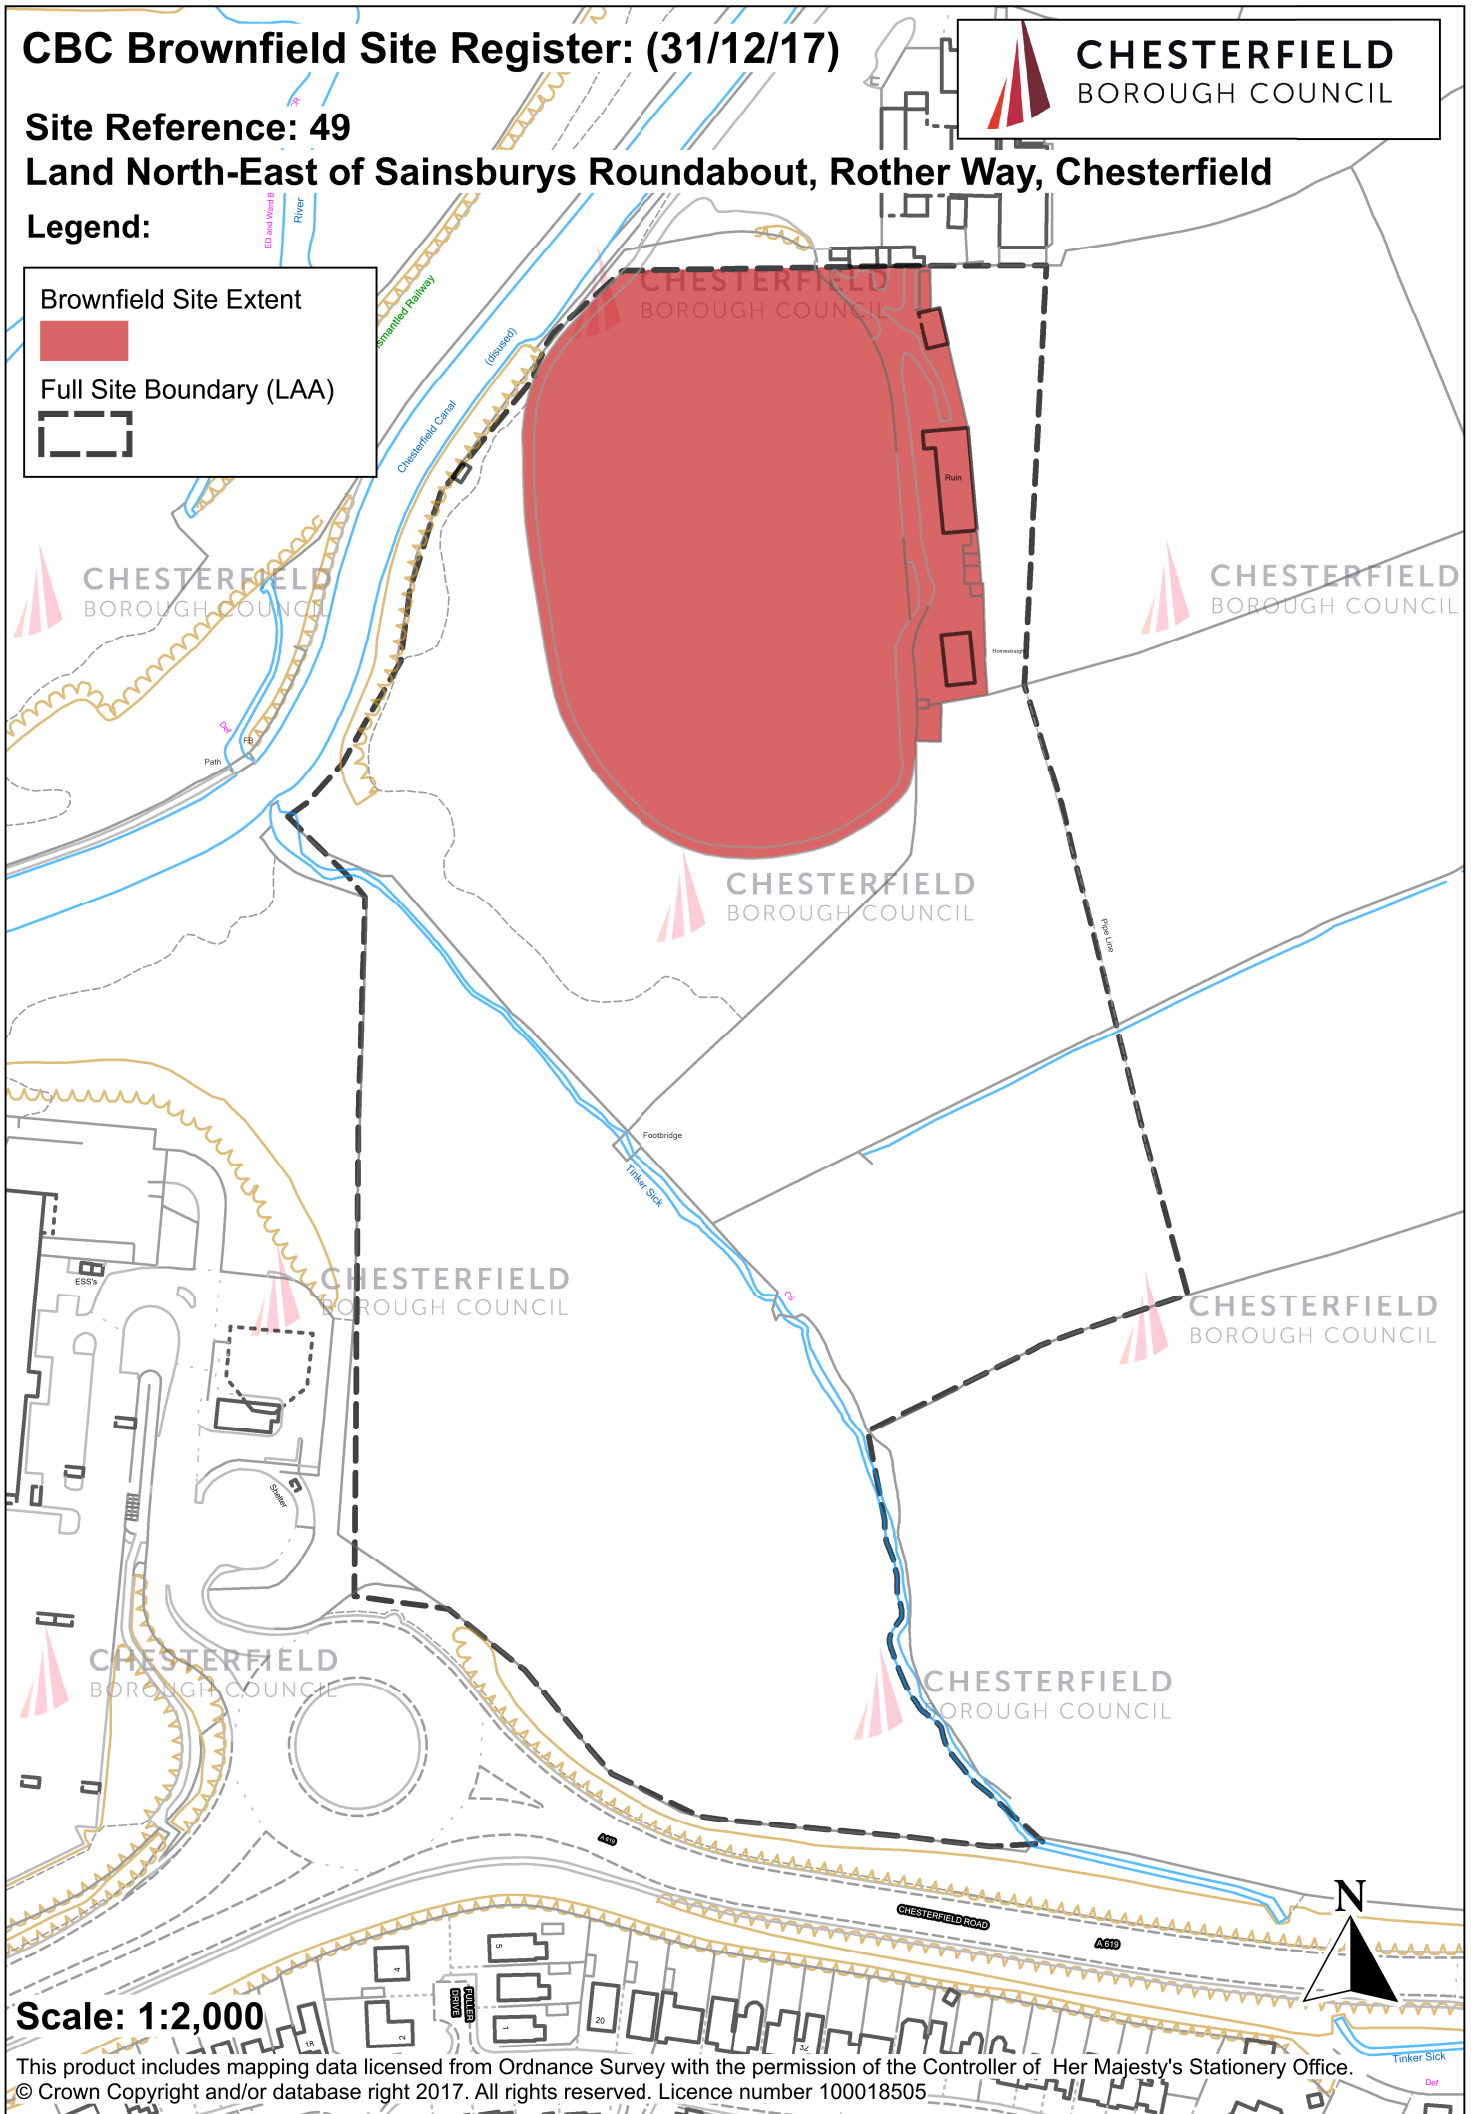

# CBC Brownfield Site Register: (31/12/17)

**CHESTERFIELD**  
BOROUGH COUNCIL

**Site Reference: 49**

**Land North-East of Sainsburys Roundabout, Rother Way, Chesterfield**

**Legend:**

Brownfield Site Extent

Full Site Boundary (LAA)

**Scale: 1:2,000**

This product includes mapping data licensed from Ordnance Survey with the permission of the Controller of Her Majesty's Stationery Office.  
© Crown Copyright and/or database right 2017. All rights reserved. Licence number 100018505