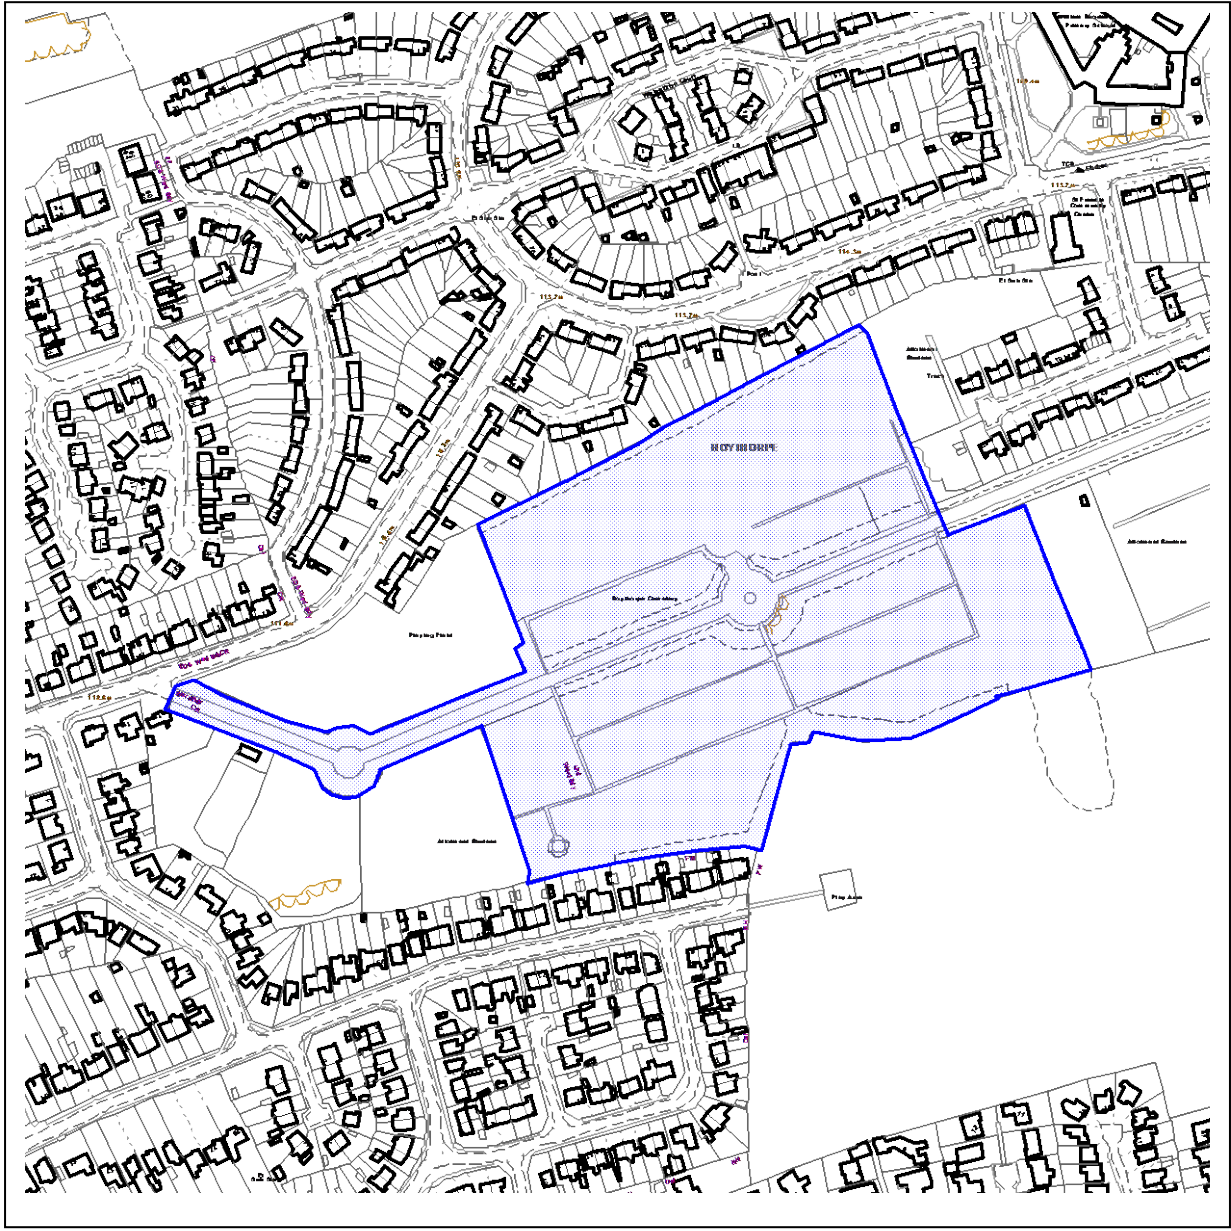

Chesterfield Borough Council Public Spaces Protection Order 2024

Schedule 2 – Map 1 - Boythorpe Cemetery

Key

Dogs must be on leads at all times within the highlighted area 

Reproduced from the Ordnance Survey mapping with the permission of the Controller of Her Majesty's Stationery Office © Crown copyright. Unauthorised reproduction infringes Crown copyright and may lead to prosecution or civil proceedings. Chesterfield Borough Council Licence No. AC0000809353, 2024.