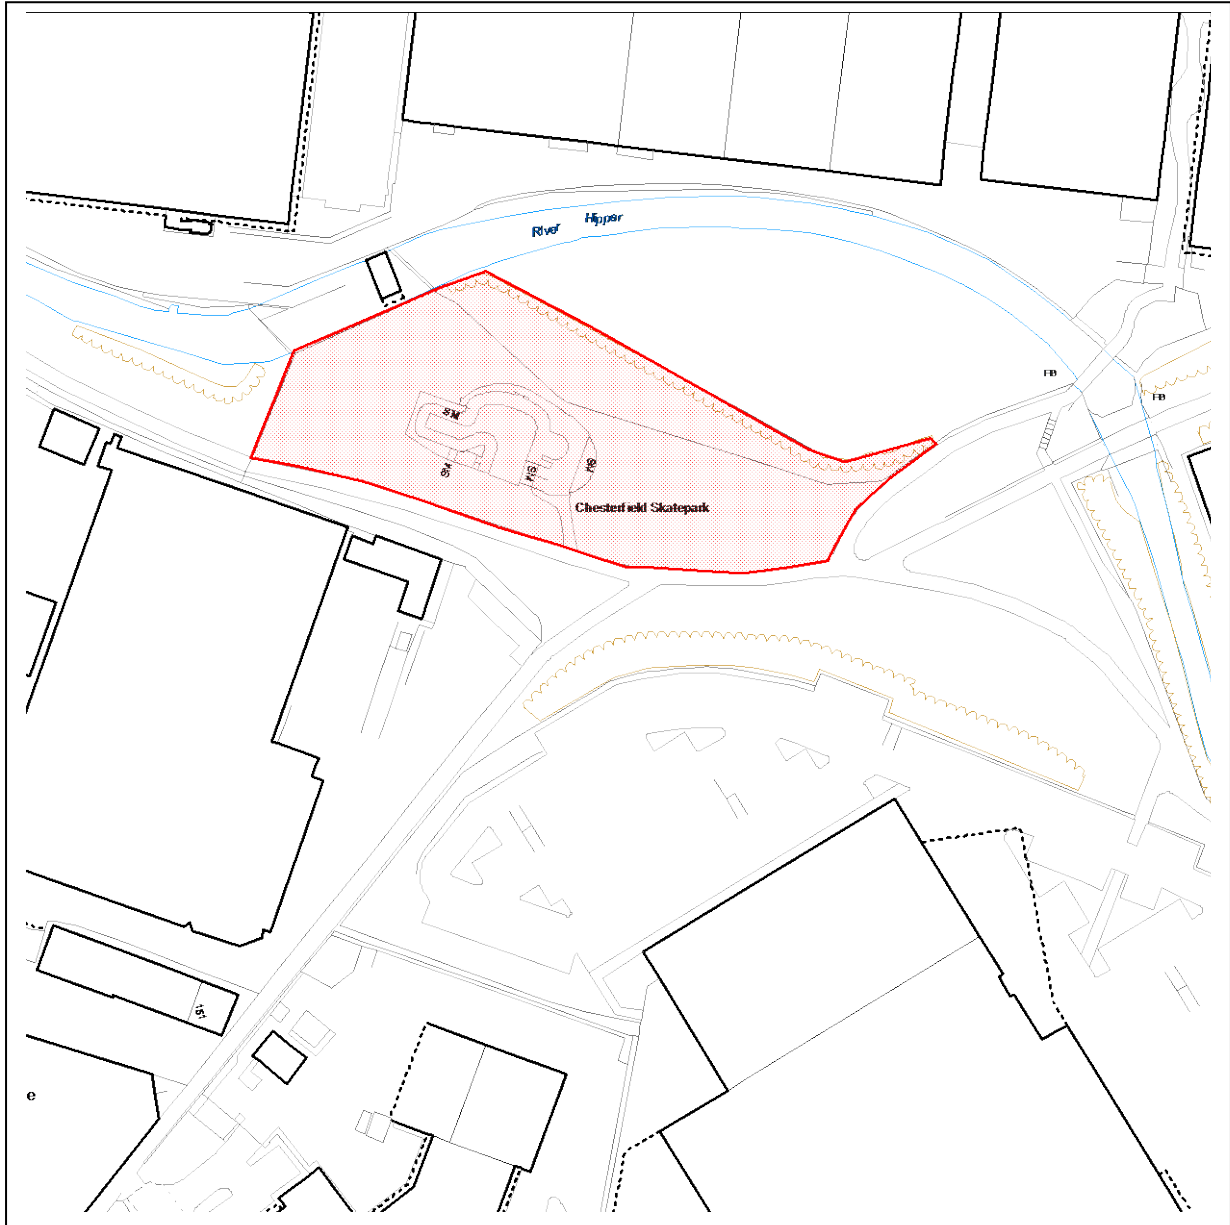

**Chesterfield Borough Council Public Spaces Protection Order 2024**

**Schedule 3 – Map 31 - Markham Way (skate park)**

**Key**

Dogs are excluded all year within the highlighted area 

Reproduced from the Ordnance Survey mapping with the permission of the Controller of Her Majesty's Stationery Office © Crown copyright. Unauthorised reproduction infringes Crown copyright and may lead to prosecution or civil proceedings. Chesterfield Borough Council Licence No. AC0000809353, 2024.