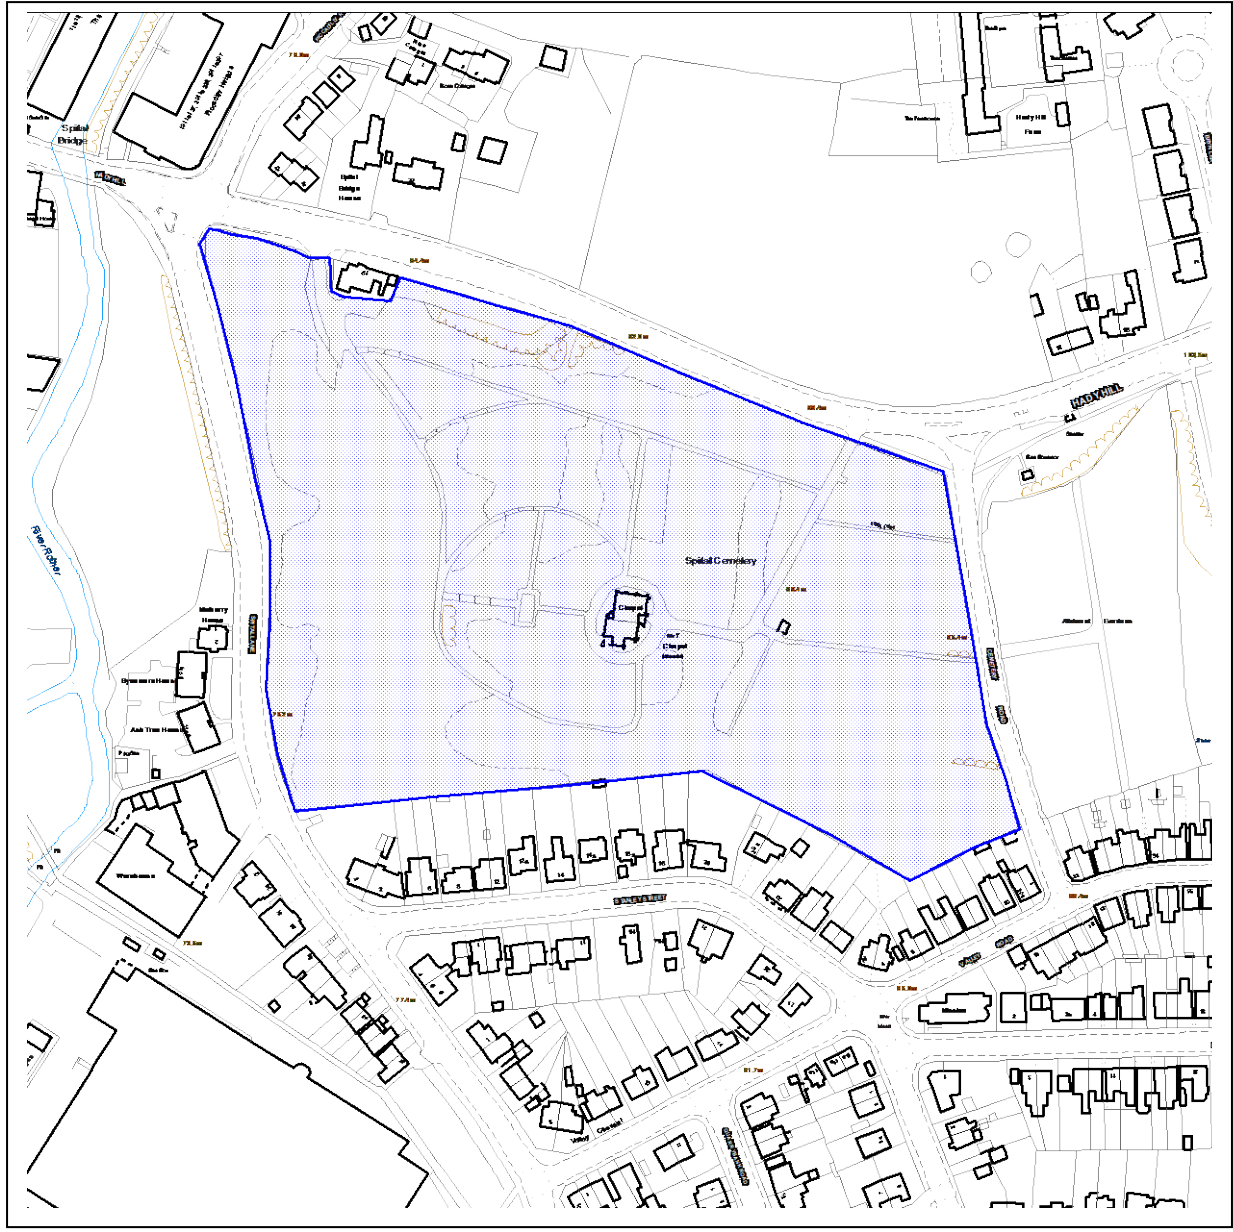

# Chesterfield Borough Council Public Spaces Protection Order 2024

## Schedule 2 – Map 14 - Spital Cemetery

### **Key**

Dogs must be on leads at all times within the highlighted area

Reproduced from the Ordnance Survey mapping with the permission of the Controller of Her Majesty's Stationery Office © Crown copyright. Unauthorised reproduction infringes Crown copyright and may lead to prosecution or civil proceedings. Chesterfield Borough Council Licence No. AC0000809353, 2024.