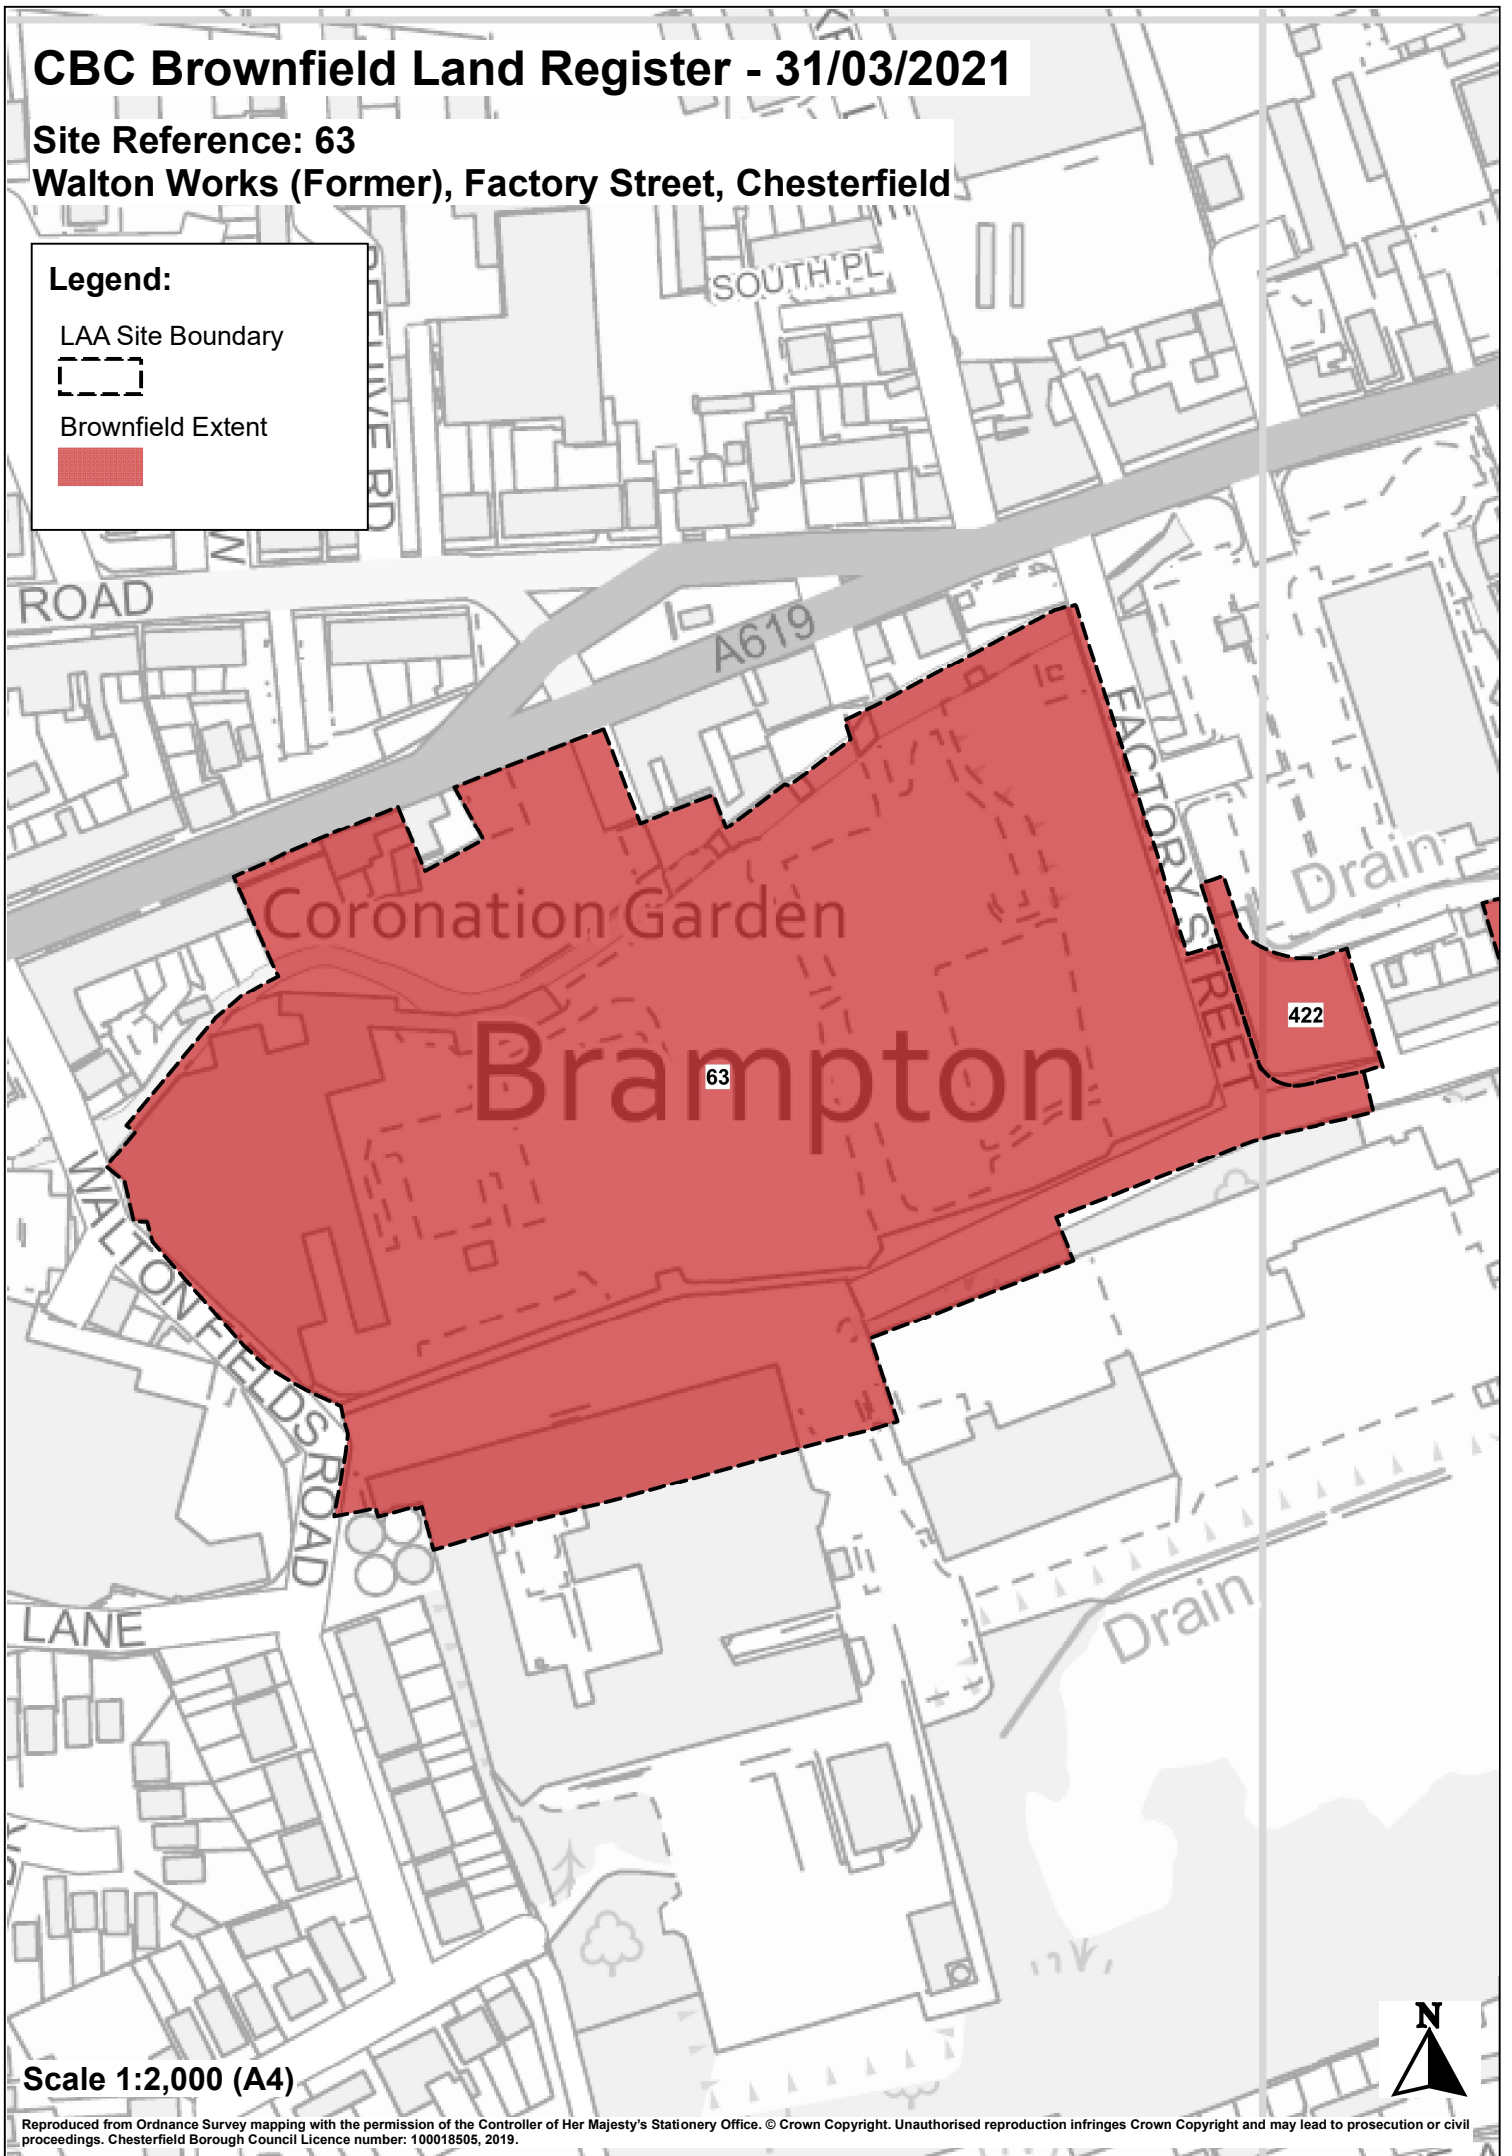

# CBC Brownfield Land Register - 31/03/2021

Site Reference: 63

Walton Works (Former), Factory Street, Chesterfield

## Legend:

LAA Site Boundary

Brownfield Extent

Scale 1:2,000 (A4)