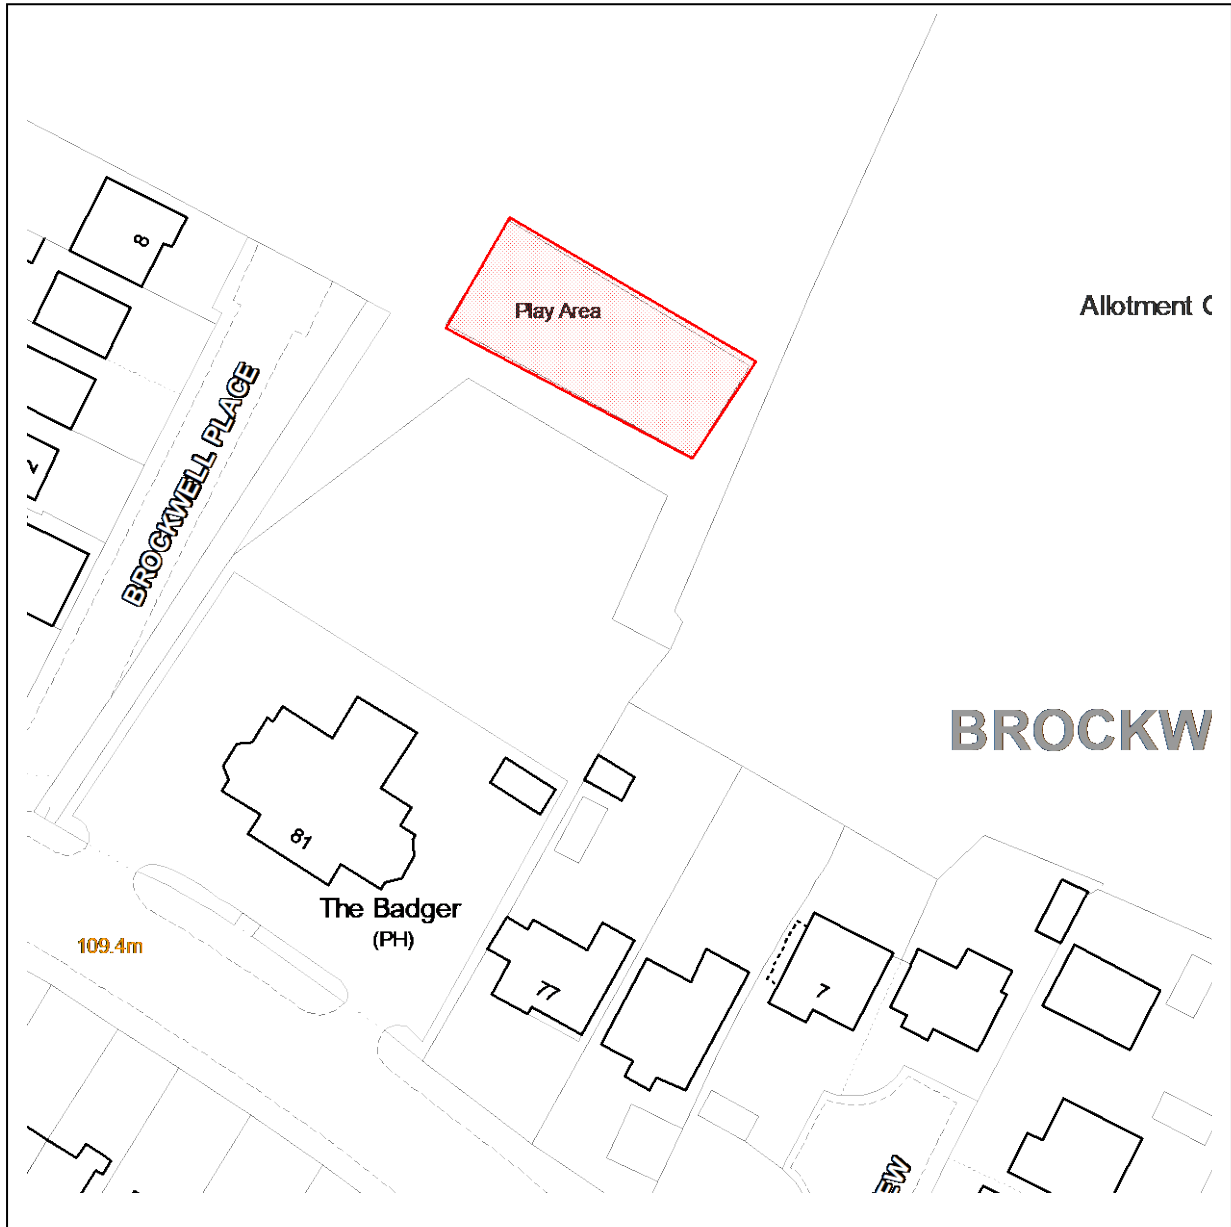

Chesterfield Borough Council Public Spaces Protection Order 2024

Schedule 3 – Map 16, to be reinstated for location of new play space

Key

Dogs are excluded all year within the highlighted area 

Reproduced from the Ordnance Survey mapping with the permission of the Controller of Her Majesty's Stationery Office © Crown copyright. Unauthorised reproduction infringes Crown copyright and may lead to prosecution or civil proceedings. Chesterfield Borough Council Licence No. AC0000809353, 2024.