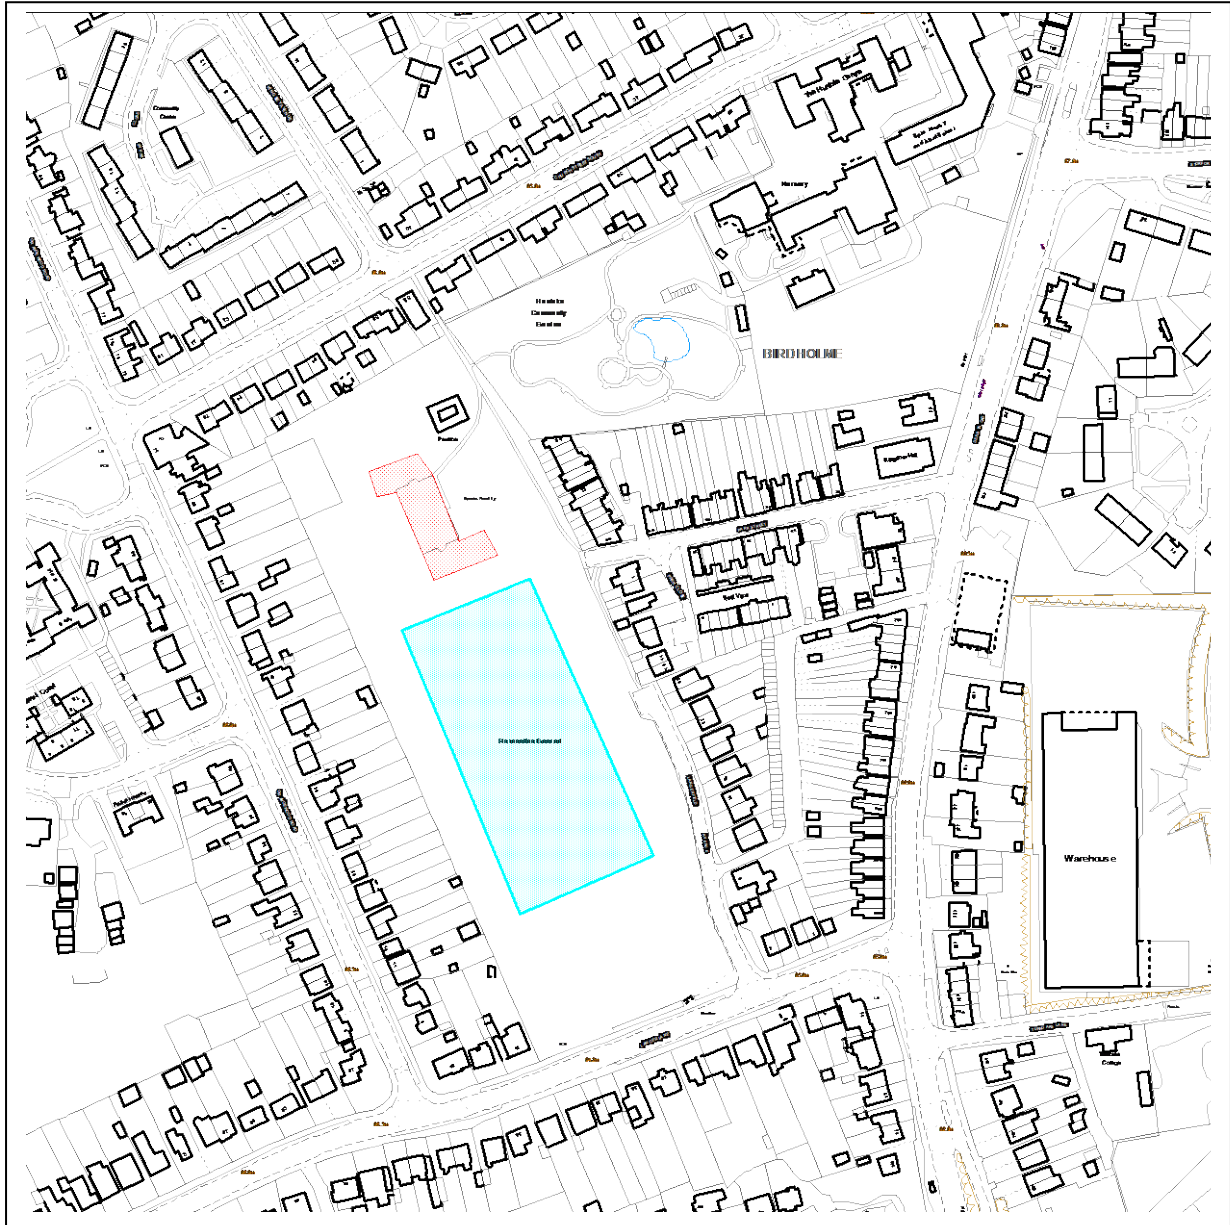

# Chesterfield Borough Council Public Spaces Protection Order 2021

## Schedule 3 – Map 28 - Langer Field (play area and playing field)

### **Key**

Dogs are excluded all year within the highlighted area 

Dogs are excluded during the months of September to May (inclusive) 

(pitch orientation may change)

Reproduced from the Ordnance Survey mapping with the permission of the Controller of Her Majesty's Stationery Office © Crown copyright. Unauthorised reproduction infringes Crown copyright and may lead to prosecution or civil proceedings. Chesterfield Borough Council Licence No. 100018505, 2017.