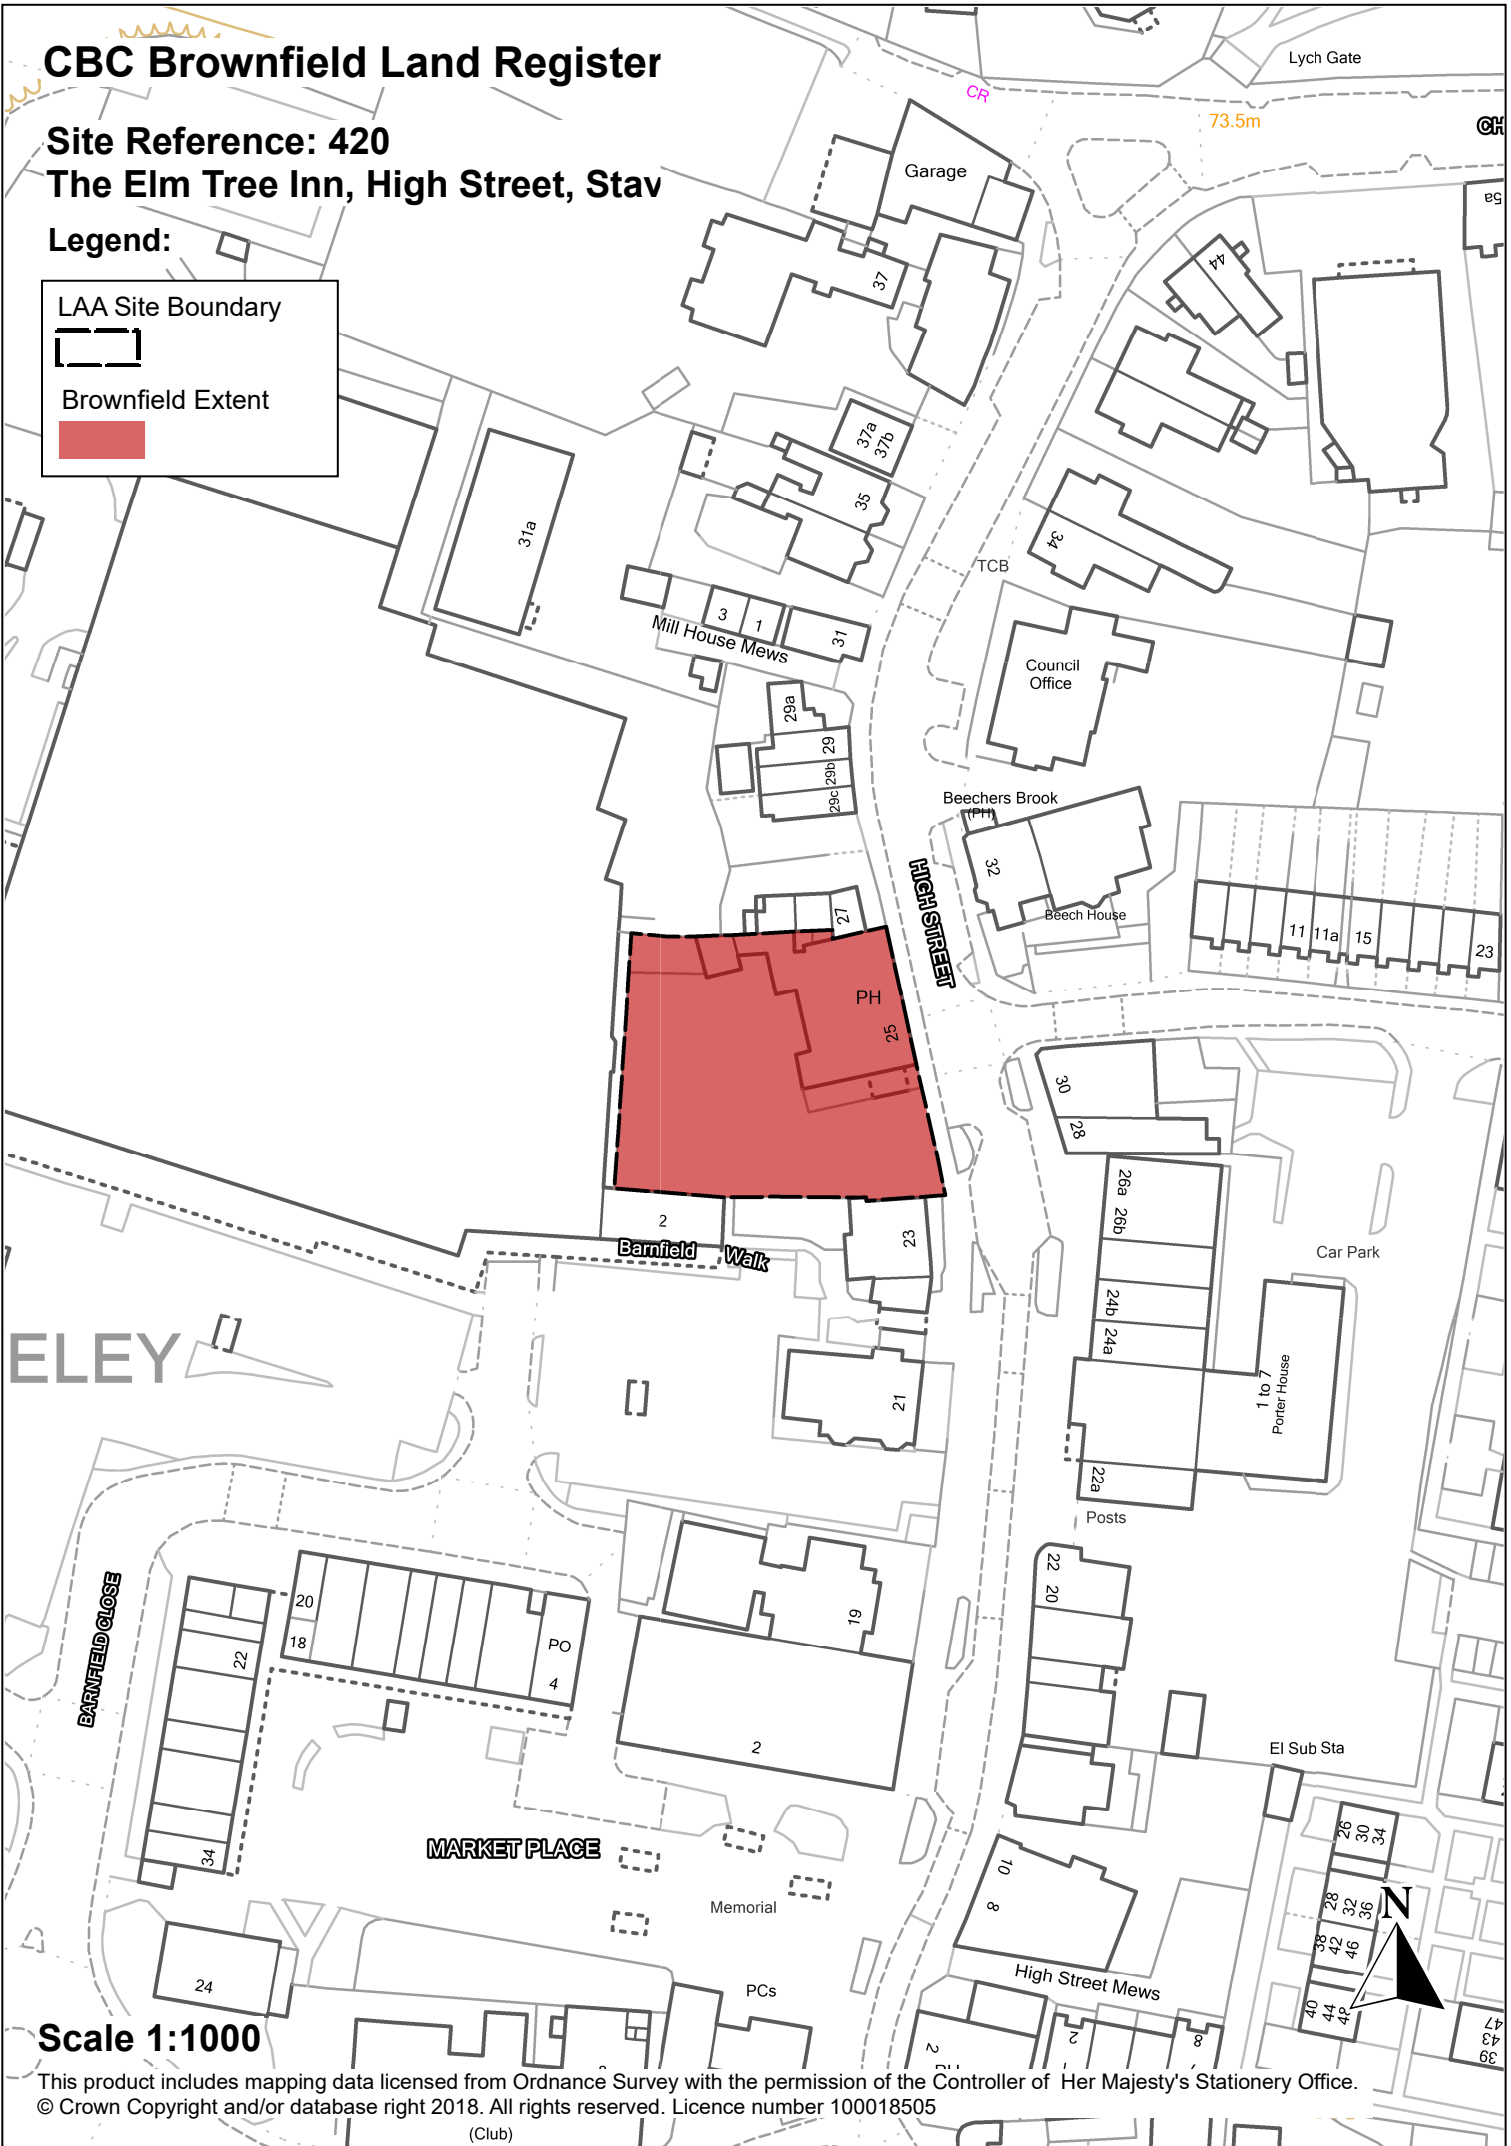

CBC Brownfield Land Register

Site Reference: 420
The Elm Tree Inn, High Street, Stav

Legend:

LAA Site Boundary

Brownfield Extent

Scale 1:1000

This product includes mapping data licensed from Ordnance Survey with the permission of the Controller of Her Majesty's Stationery Office.
© Crown Copyright and/or database right 2018. All rights reserved. Licence number 100018505