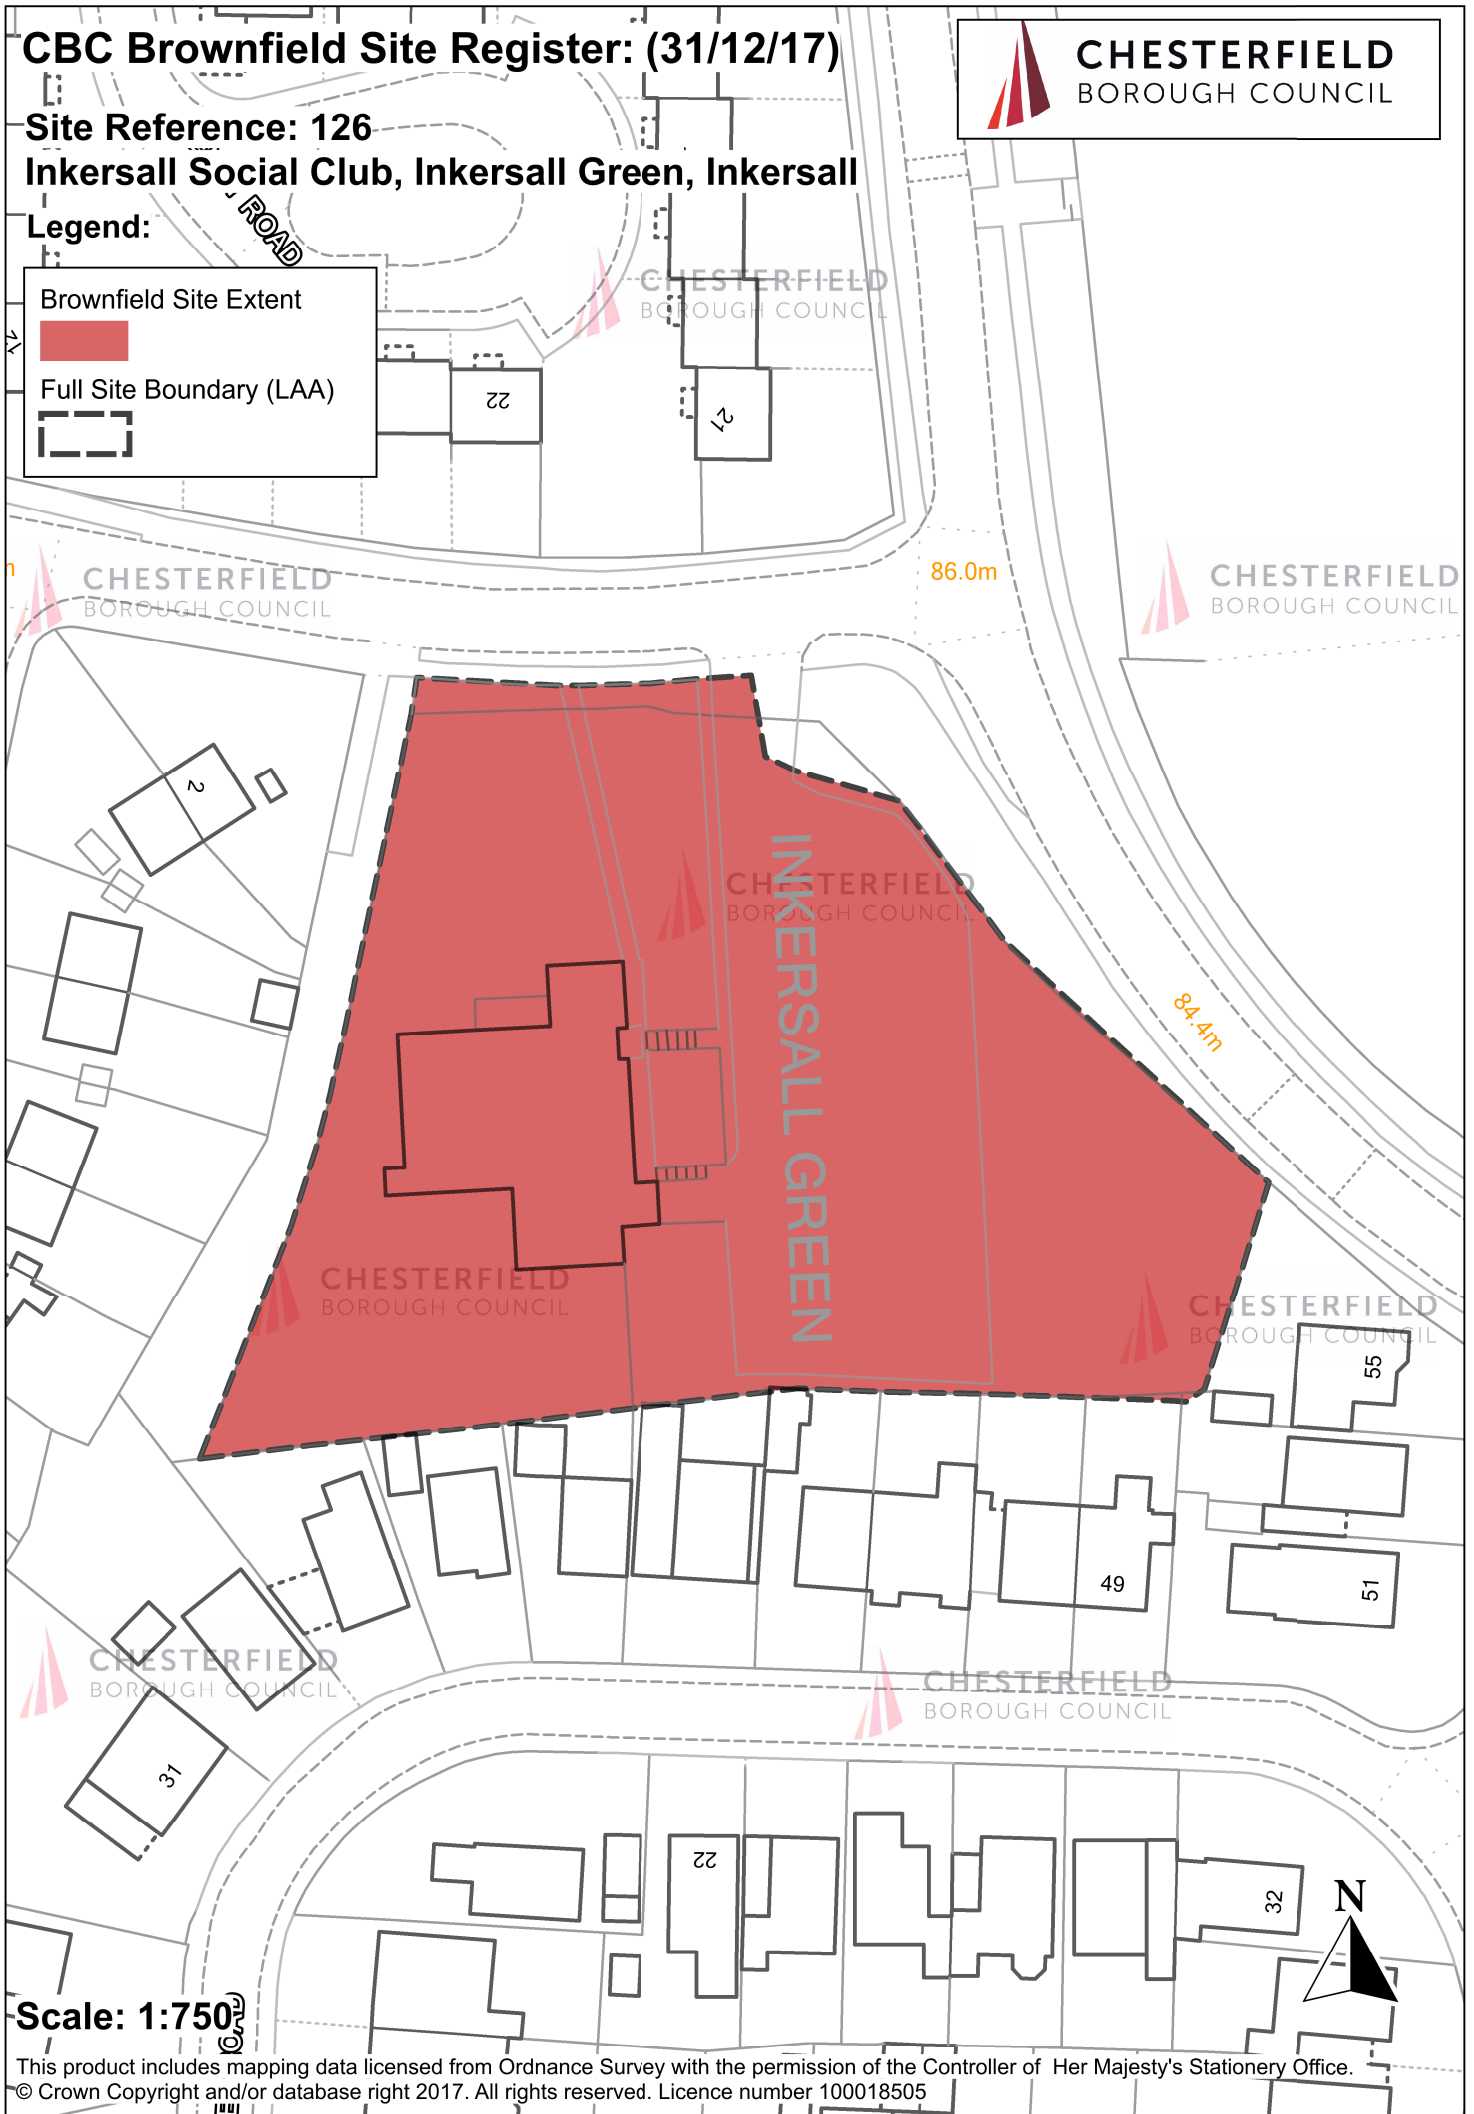

# CBC Brownfield Site Register: (31/12/17)

Site Reference: 126  
Inkersall Social Club, Inkersall Green, Inkersall

## Legend:

Brownfield Site Extent  

Full Site Boundary (LAA)  

Scale: 1:750