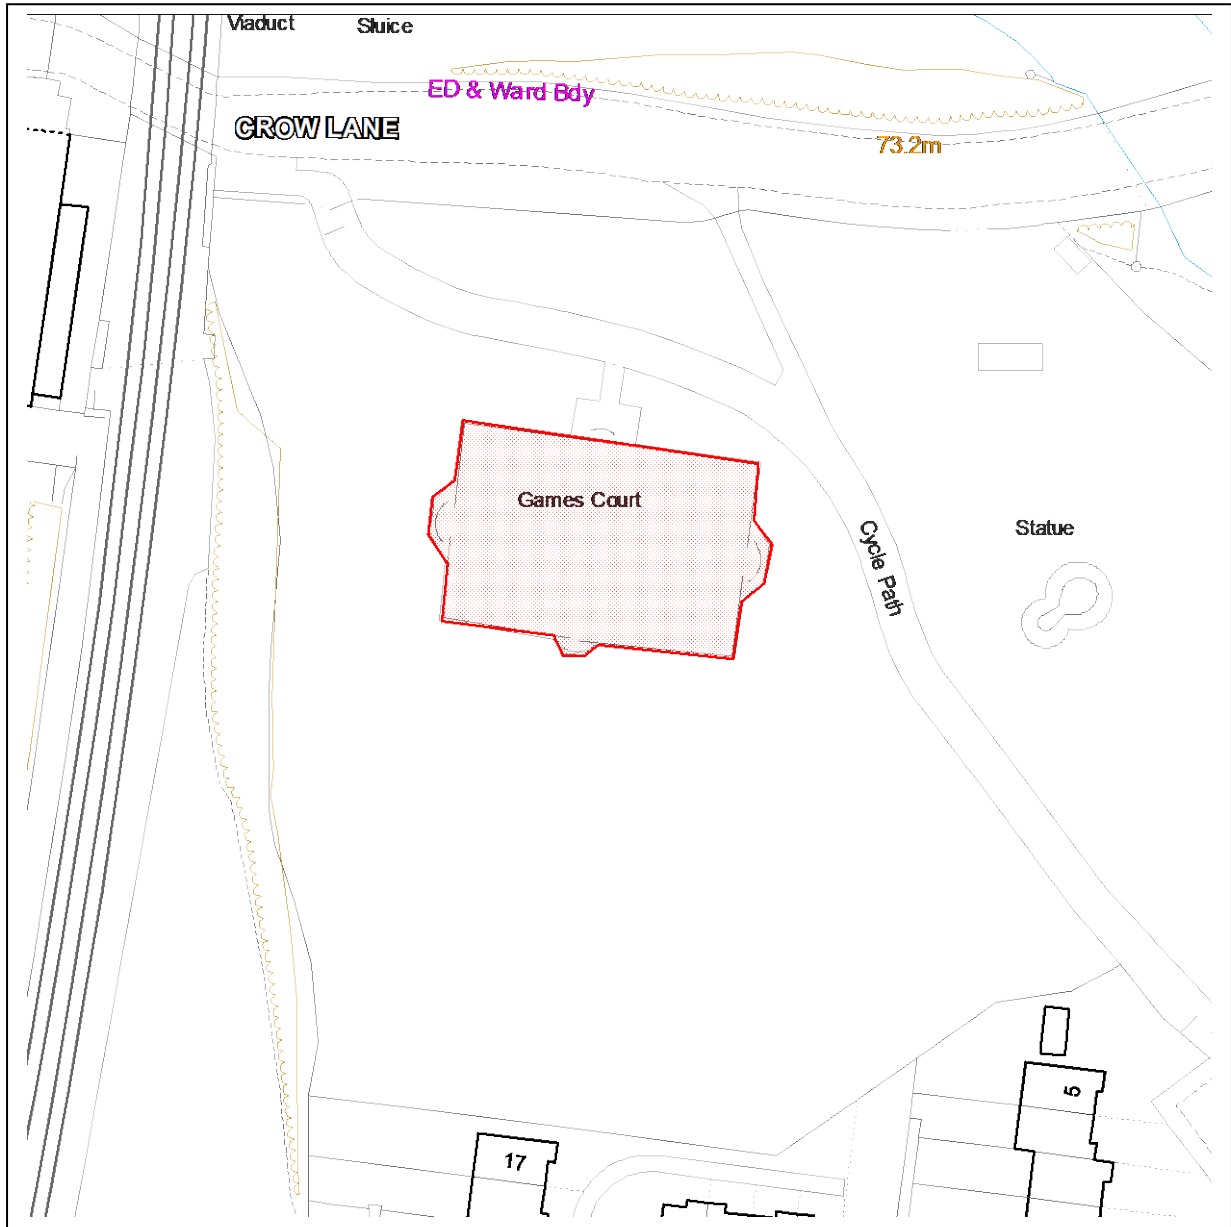

**Chesterfield Borough Council Public Spaces Protection Order 2021**

**Schedule 3 – Map 43 - Wain Avenue (play area)**

**Key**

Dogs are excluded all year within the highlighted area 

Reproduced from the Ordnance Survey mapping with the permission of the Controller of Her Majesty's Stationery Office © Crown copyright. Unauthorised reproduction infringes Crown copyright and may lead to prosecution or civil proceedings. Chesterfield Borough Council Licence No. 100018505, 2017.