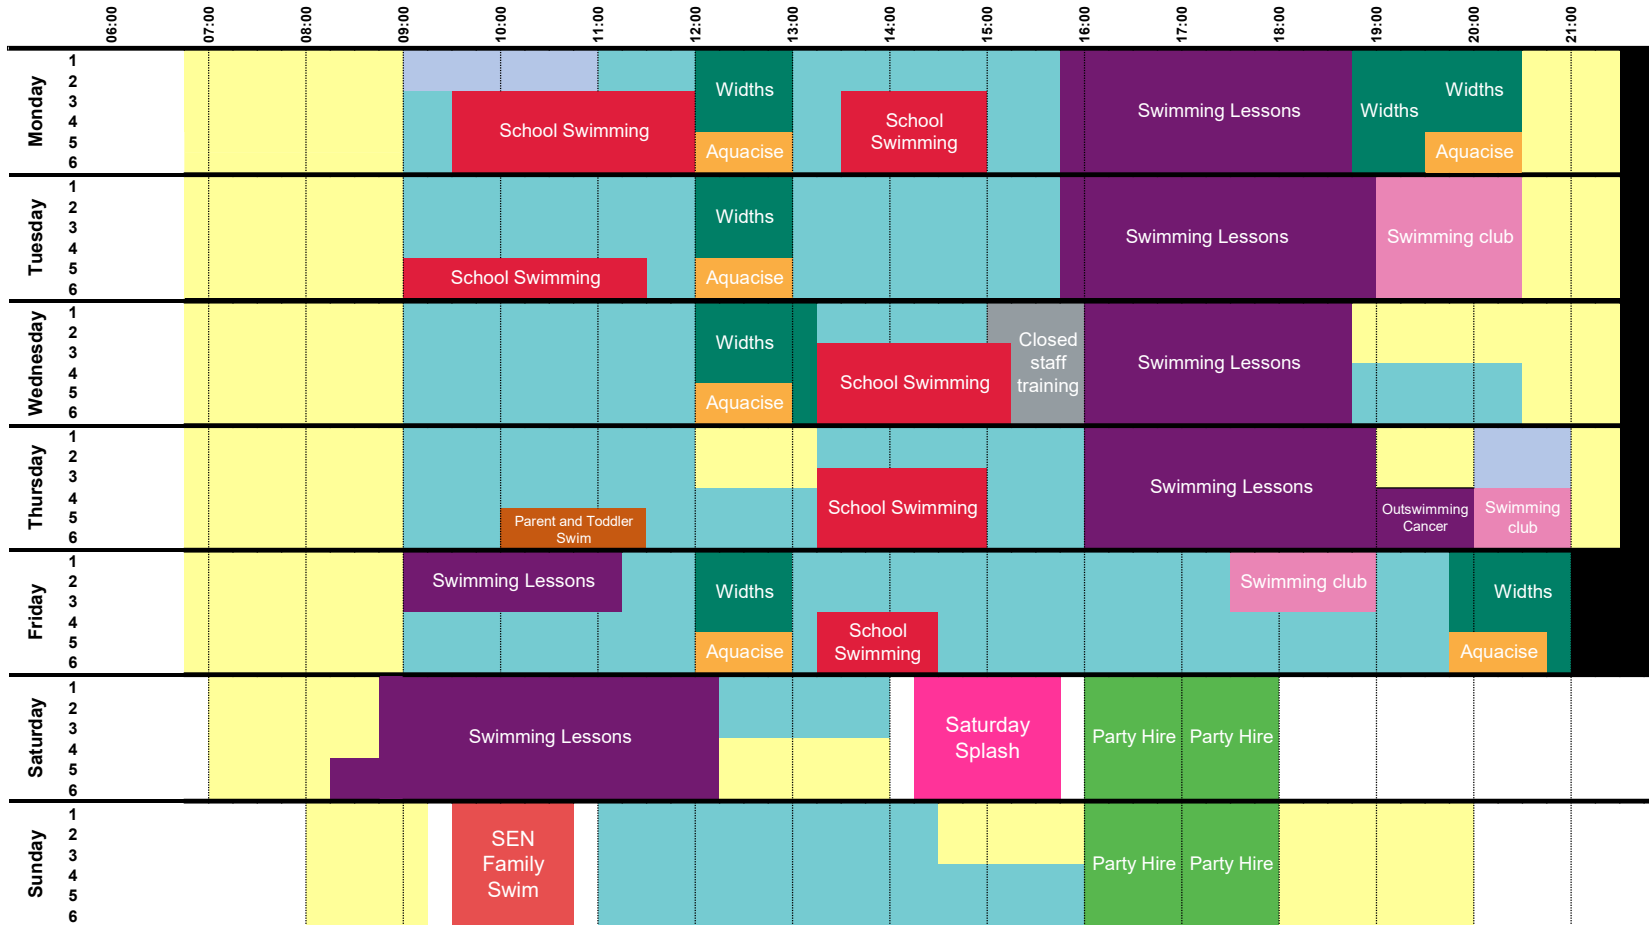

Healthy Living Centre - Pool Programme Term Time 2025

Updated: April 2025

General/Family Swimming: suitable for all and ideal for family fun sessions

Lane Swimming: suitable for all abilities, open to members and non-members

Width swimming: suitable for shorter distance swims

Party Hire: Have a splashing fun time when you hire out our pool for your child's birthday

Staff training: Pool closed for essential staff training exercises

Derbyshire County Council School Swimming Lessons

Saturday Splash: fun family swim session featuring floats, toys and sinkers

Parent and Toddler swimming sessions: suitable for children up to the age of five

SEN family swim: focusing on visual, hearing, and touch senses

Quiet sessions:
Monday 9am - 11am general swim
Thursday 8pm - 9pm lane swim

Our admissions policy:

Children under the age of 8 years old must be actively* accompanied into the changing rooms and swimming pools by a responsible adult over the age of 16 years.