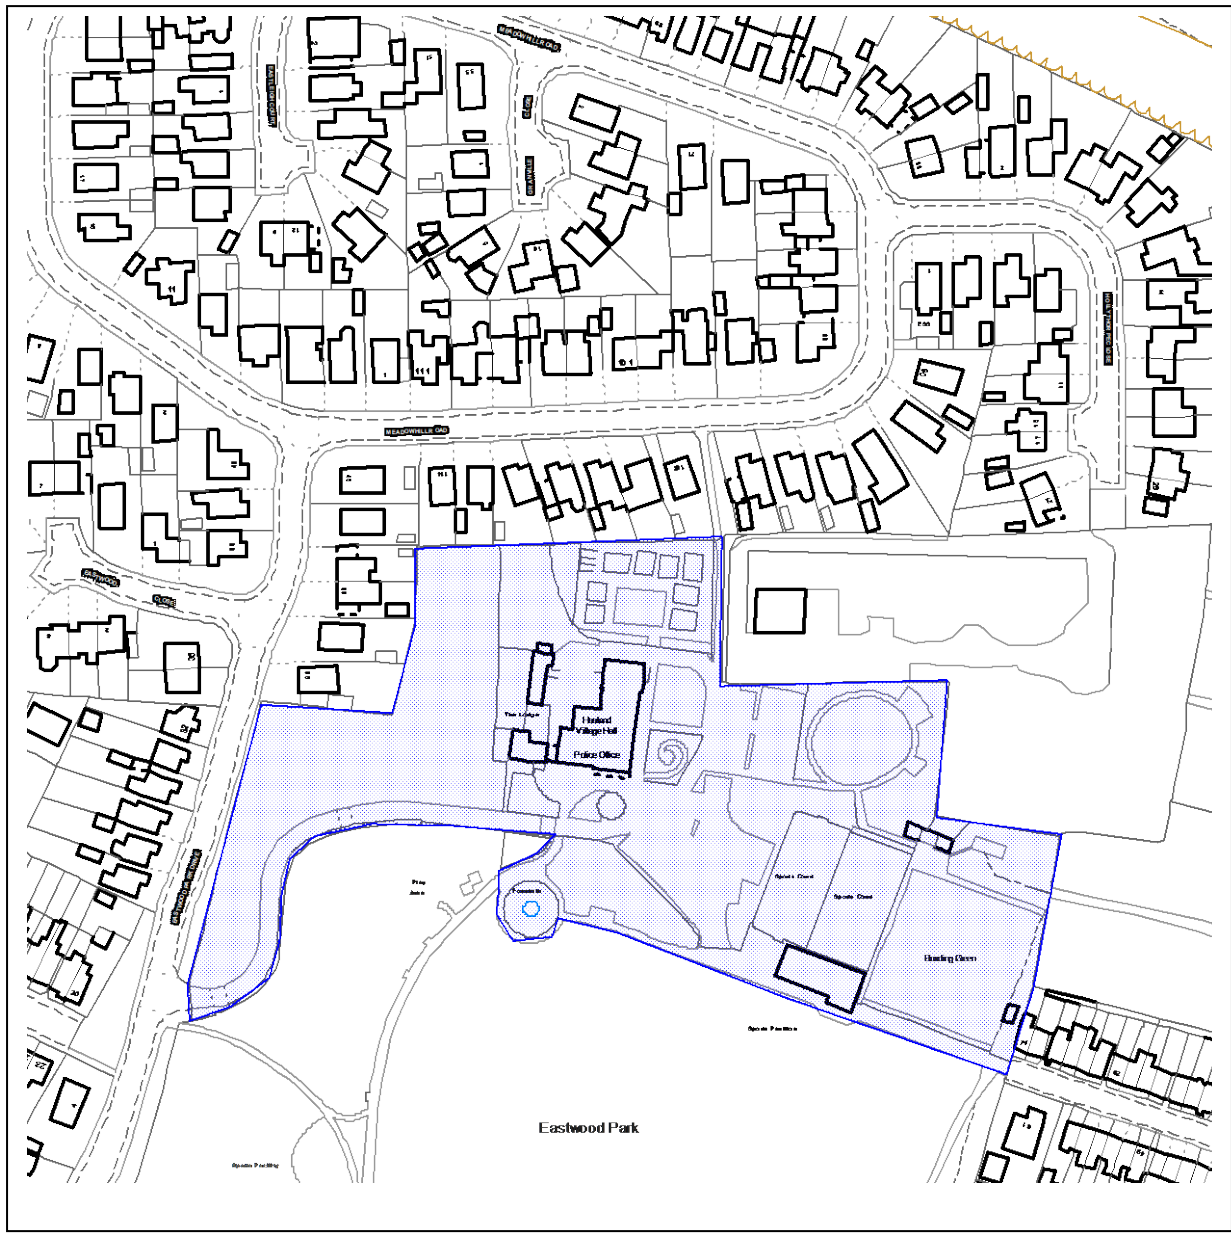

Chesterfield Borough Council Public Spaces Protection Order 2021

Schedule 2 – Map 5 - Eastwood Park (lodge, wildlife garden, tennis courts)

Key

Dogs must be on leads at all times within the highlighted area 

Reproduced from the Ordnance Survey mapping with the permission of the Controller of Her Majesty's Stationery Office © Crown copyright. Unauthorised reproduction infringes Crown copyright and may lead to prosecution or civil proceedings. Chesterfield Borough Council Licence No. 100018505, 2017.