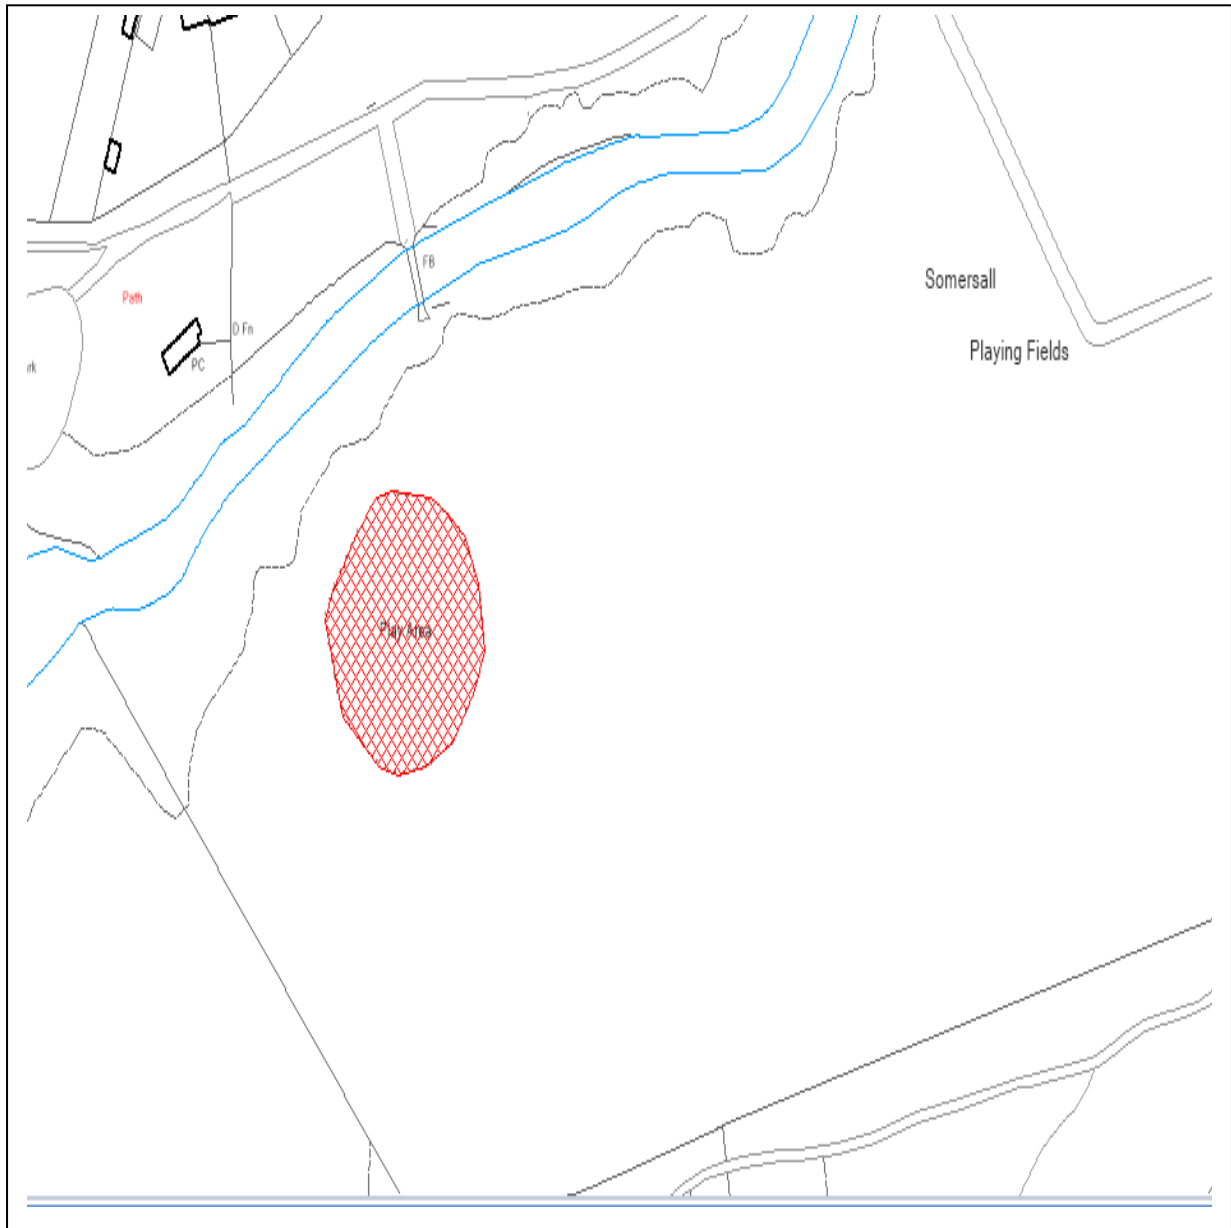

Chesterfield Borough Council Public Spaces Protection Order 2024

Schedule 3 – Map 38 - Somersall Park (play area)

Key

Dogs are excluded all year within the highlighted area 

Reproduced from the Ordnance Survey mapping with the permission of the Controller of Her Majesty's Stationery Office © Crown copyright. Unauthorised reproduction infringes Crown copyright and may lead to prosecution or civil proceedings. Chesterfield Borough Council Licence No. AC0000809353, 2024.