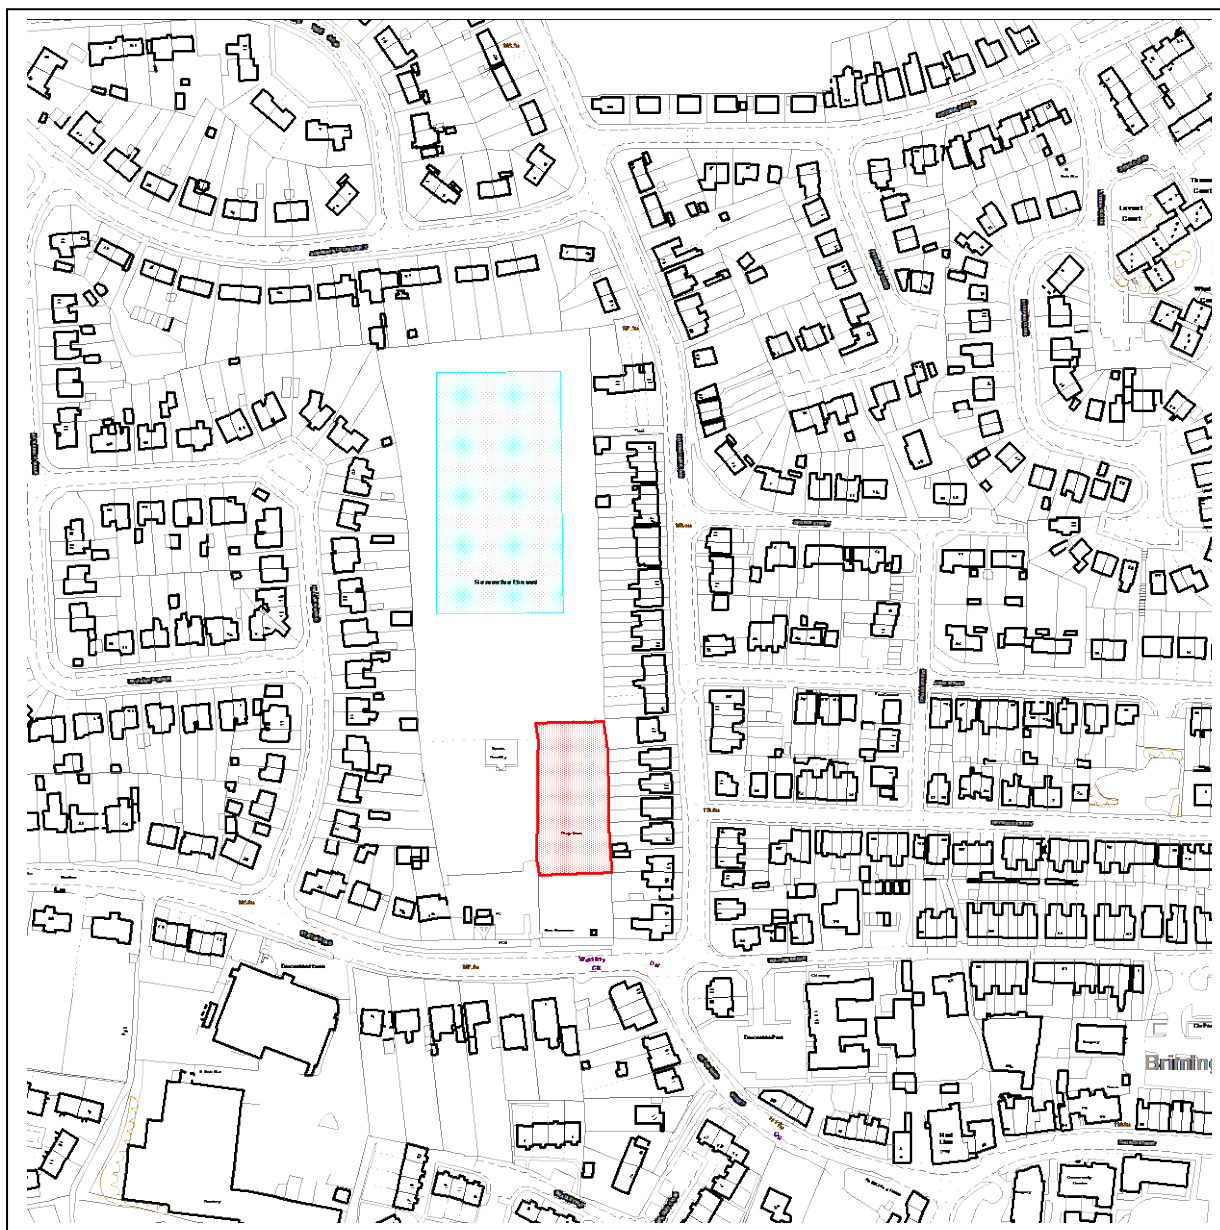

Chesterfield Borough Council Public Spaces Protection Order 2024

Schedule 3 – Map 19 - Eastwood Recreation Ground

Key

Dogs are excluded all year within the highlighted area 

Dogs are excluded during the months of September to May (inclusive) 

(pitch orientation is subject to change)

Reproduced from the Ordnance Survey mapping with the permission of the Controller of Her Majesty's Stationery Office © Crown copyright. Unauthorised reproduction infringes Crown copyright and may lead to prosecution or civil proceedings. Chesterfield Borough Council Licence No. AC0000809353, 2024.