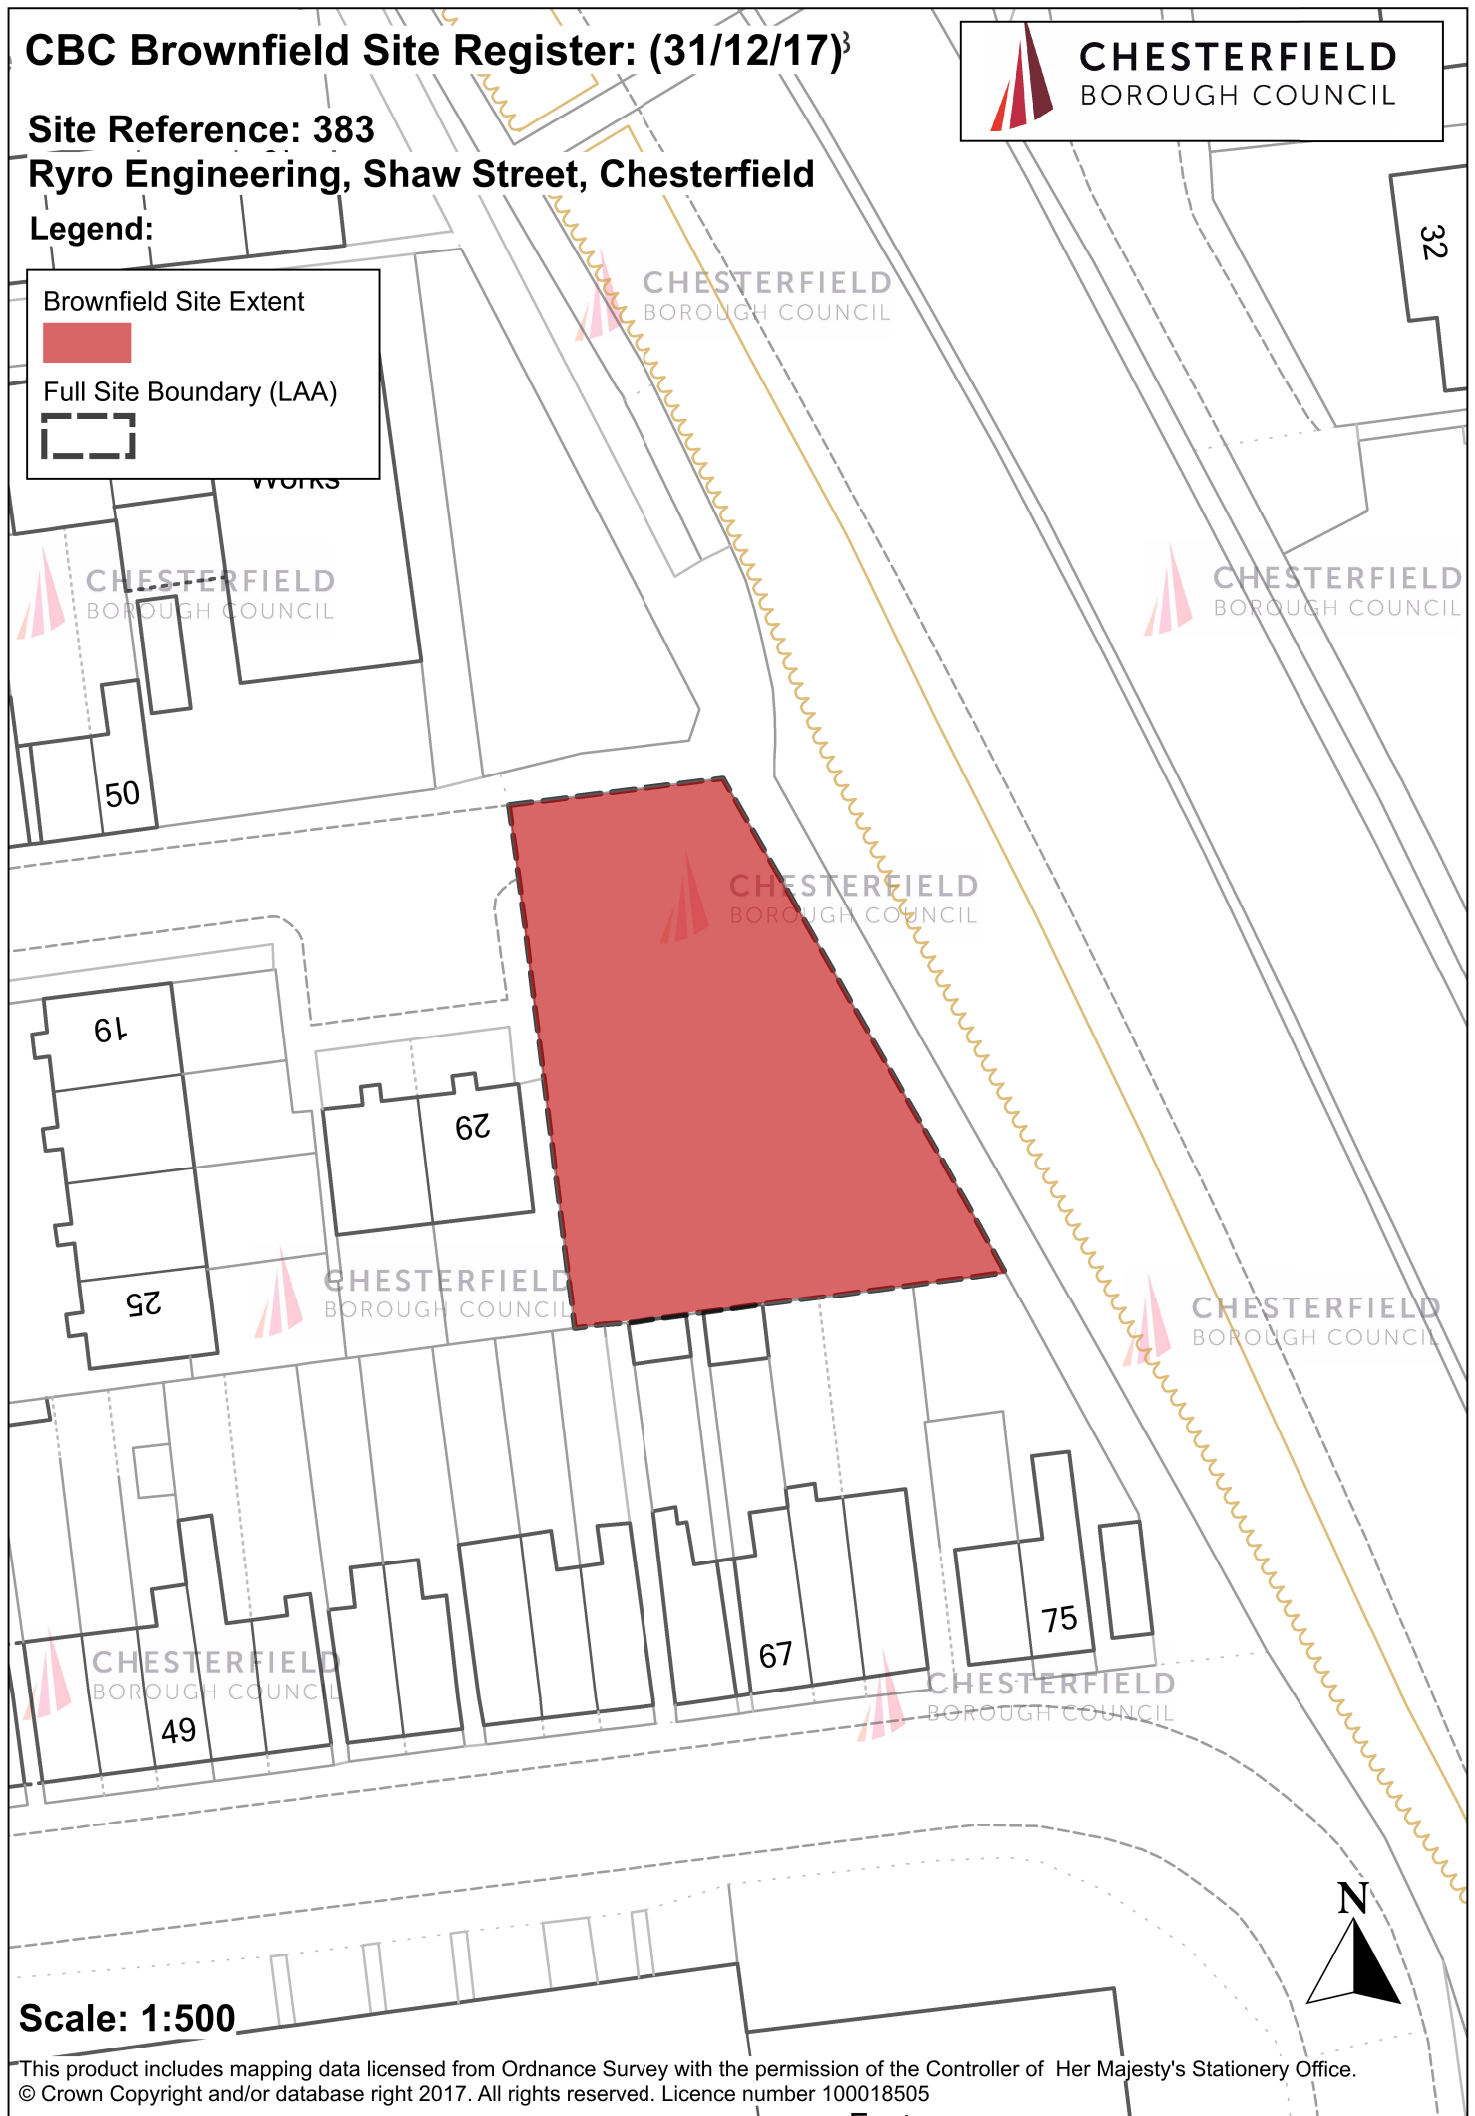

CBC Brownfield Site Register: (31/12/17)³

Site Reference: 383

Ryro Engineering, Shaw Street, Chesterfield

Legend:

Brownfield Site Extent

Full Site Boundary (LAA)

Scale: 1:500