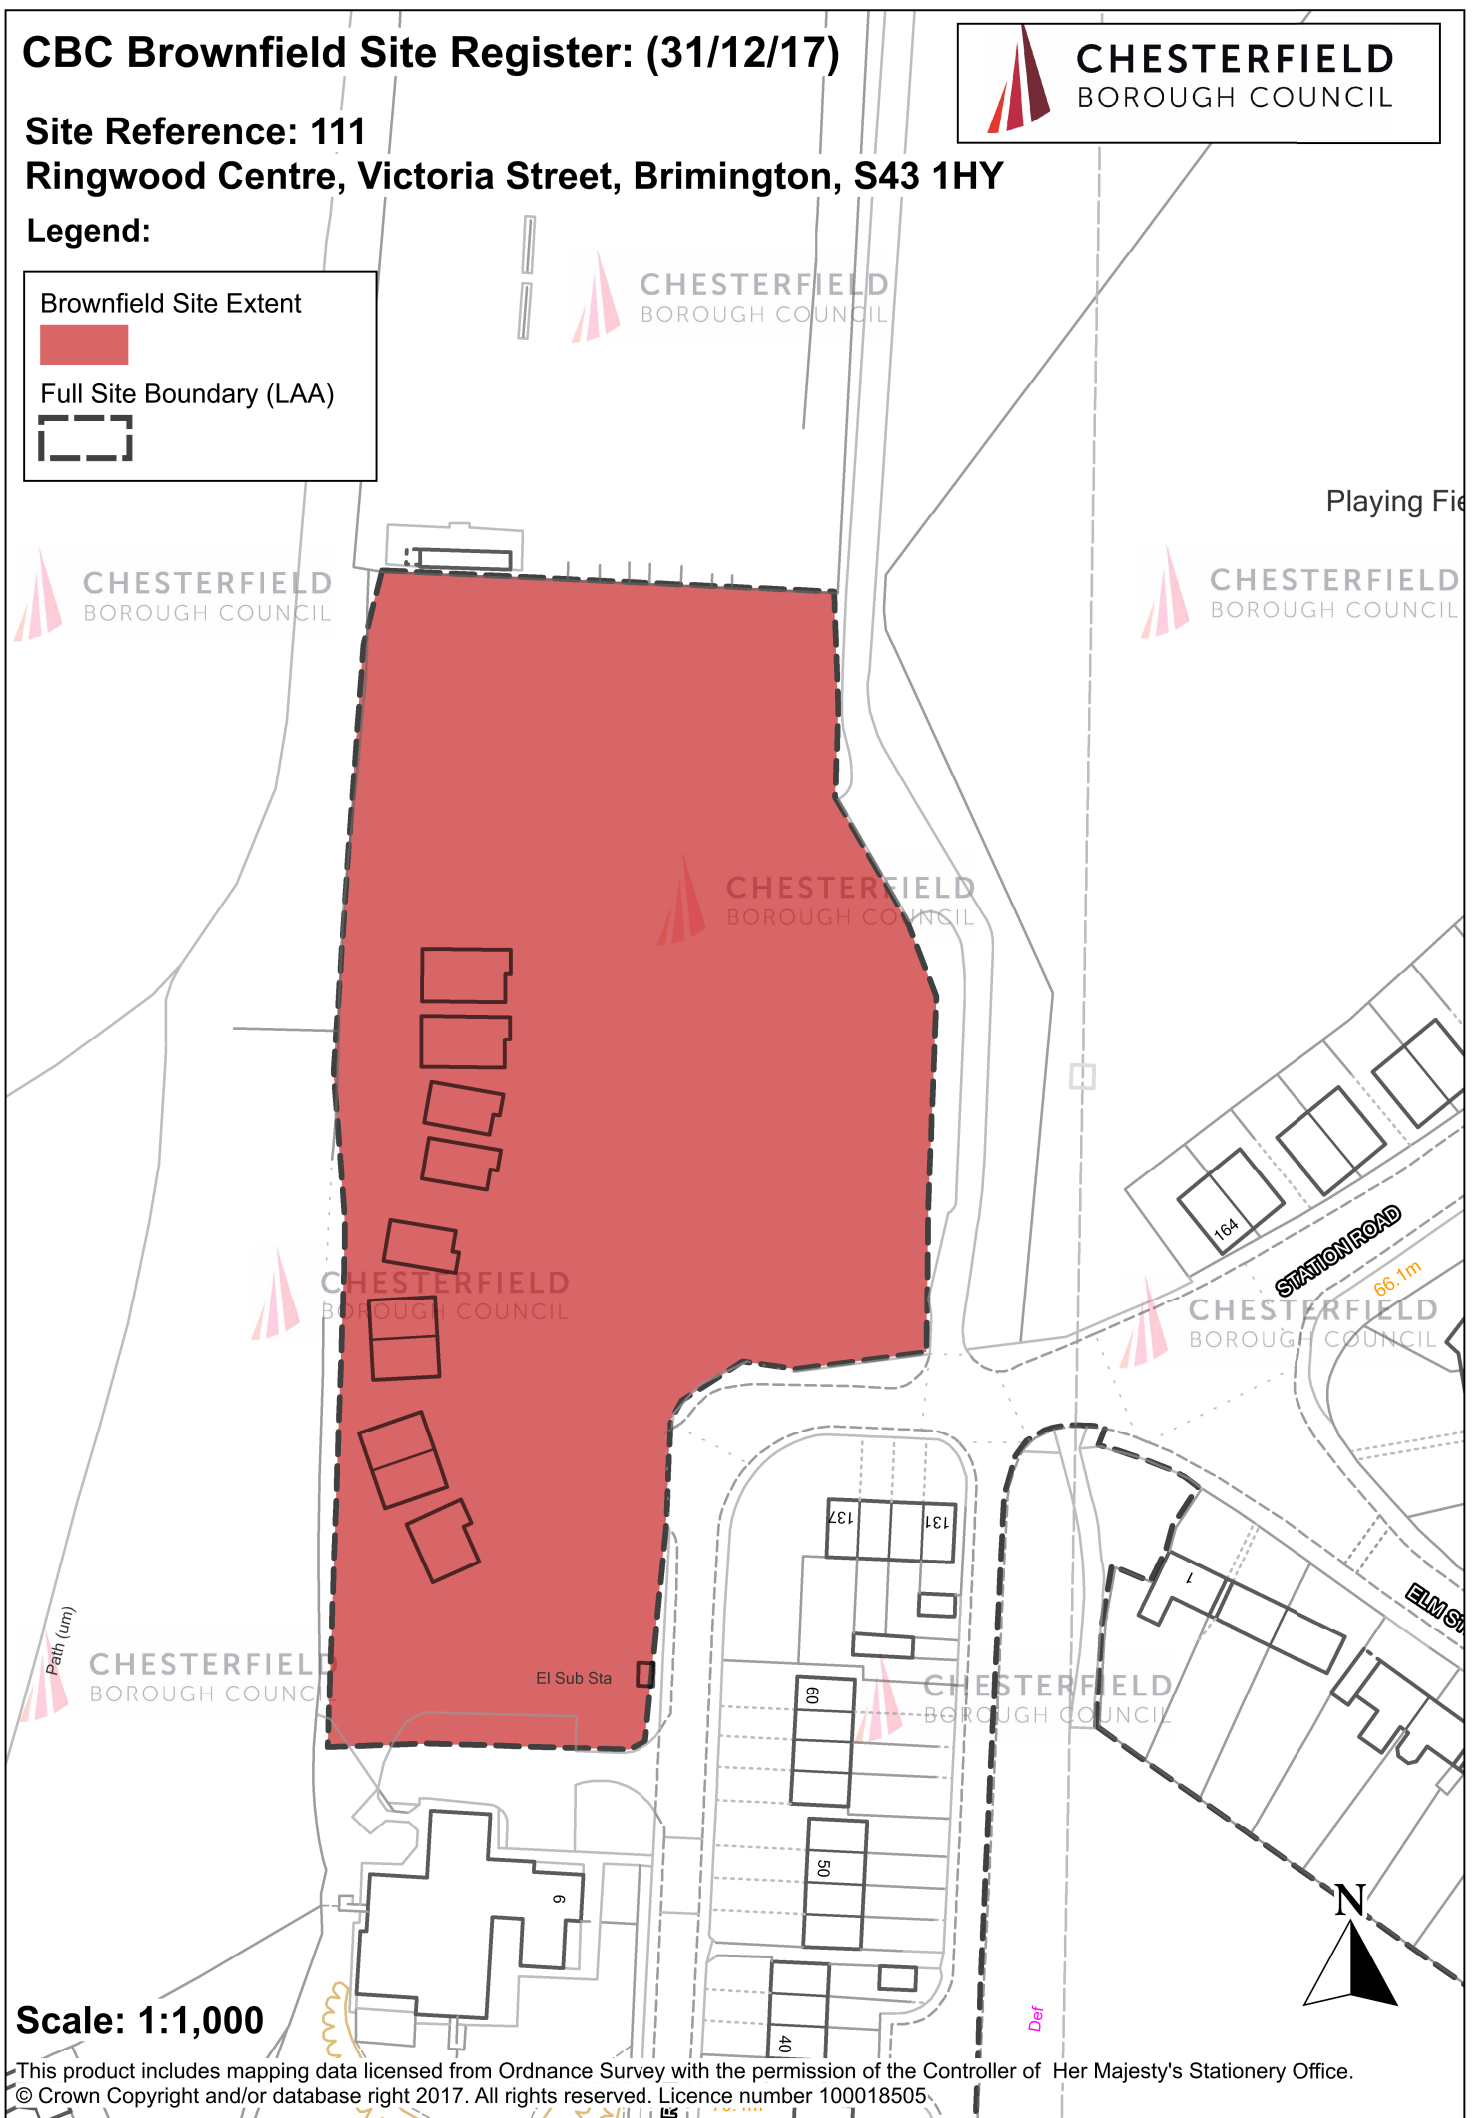

CBC Brownfield Site Register: (31/12/17)

Site Reference: 111

Ringwood Centre, Victoria Street, Brimington, S43 1HY

Legend:

Brownfield Site Extent

Full Site Boundary (LAA)

Scale: 1:1,000

This product includes mapping data licensed from Ordnance Survey with the permission of the Controller of Her Majesty's Stationery Office. © Crown Copyright and/or database right 2017. All rights reserved. Licence number 100018505.